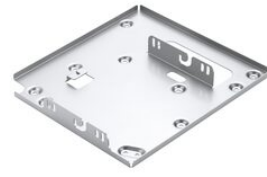

Bracket assembly

ET-PKD130B

Bracket assembly

ET-PKD130B

<https://ep-com-p-connect-oc.wd.pisceu.panasonic.eu/au/en/et-pkd130b>

Dimensions (W x H x D)	378 x 56 x 400 mm (14-7/8 x 2-7/32 x 15-3/4 inches)
Weight	Approx. 3.0 kg* (6.61 lbs*)
Applicable Ceiling Mount Bracket	ET-PKD130H/PKD120H/PKD120S/PKD310H/PKD310S/PKD56H/PKD55S TY-PKD55S
Applicable Projectors	PT-DZ870K/DZ870W/DZ870LK/DZ870LW/ DW830K/DW830W/DW830LK/DW830LW/DX100K/DX100W/DX100LK/DX100LW DZ770S/DZ770K/DZ770LS/DZ770LK/ DW740S/DW740K/DW740LS/DW740LK/DX810S/DX810K/DX810LS/DX810LK/ DZ680S/DZ680K/DZ680LS/DZ680LK/ DW640S/DW640K/DW640LS/DW640LK/DX610S/DX610K/DX610LS/DX610LK/ DZ6710/DZ6710L/ DW730S/DW730K/DW730LS/DW730LK/DX800S/DX800K/DX800LS/DX800LK/ DZ6700/DZ6700L/DW6300S/DW6300K/DW6300LS/DW6300LK/ D6000S/D6000K/D6000LS/D6000LK/D5000S/D5000LS
Note	* Average value. May differ depending on models.