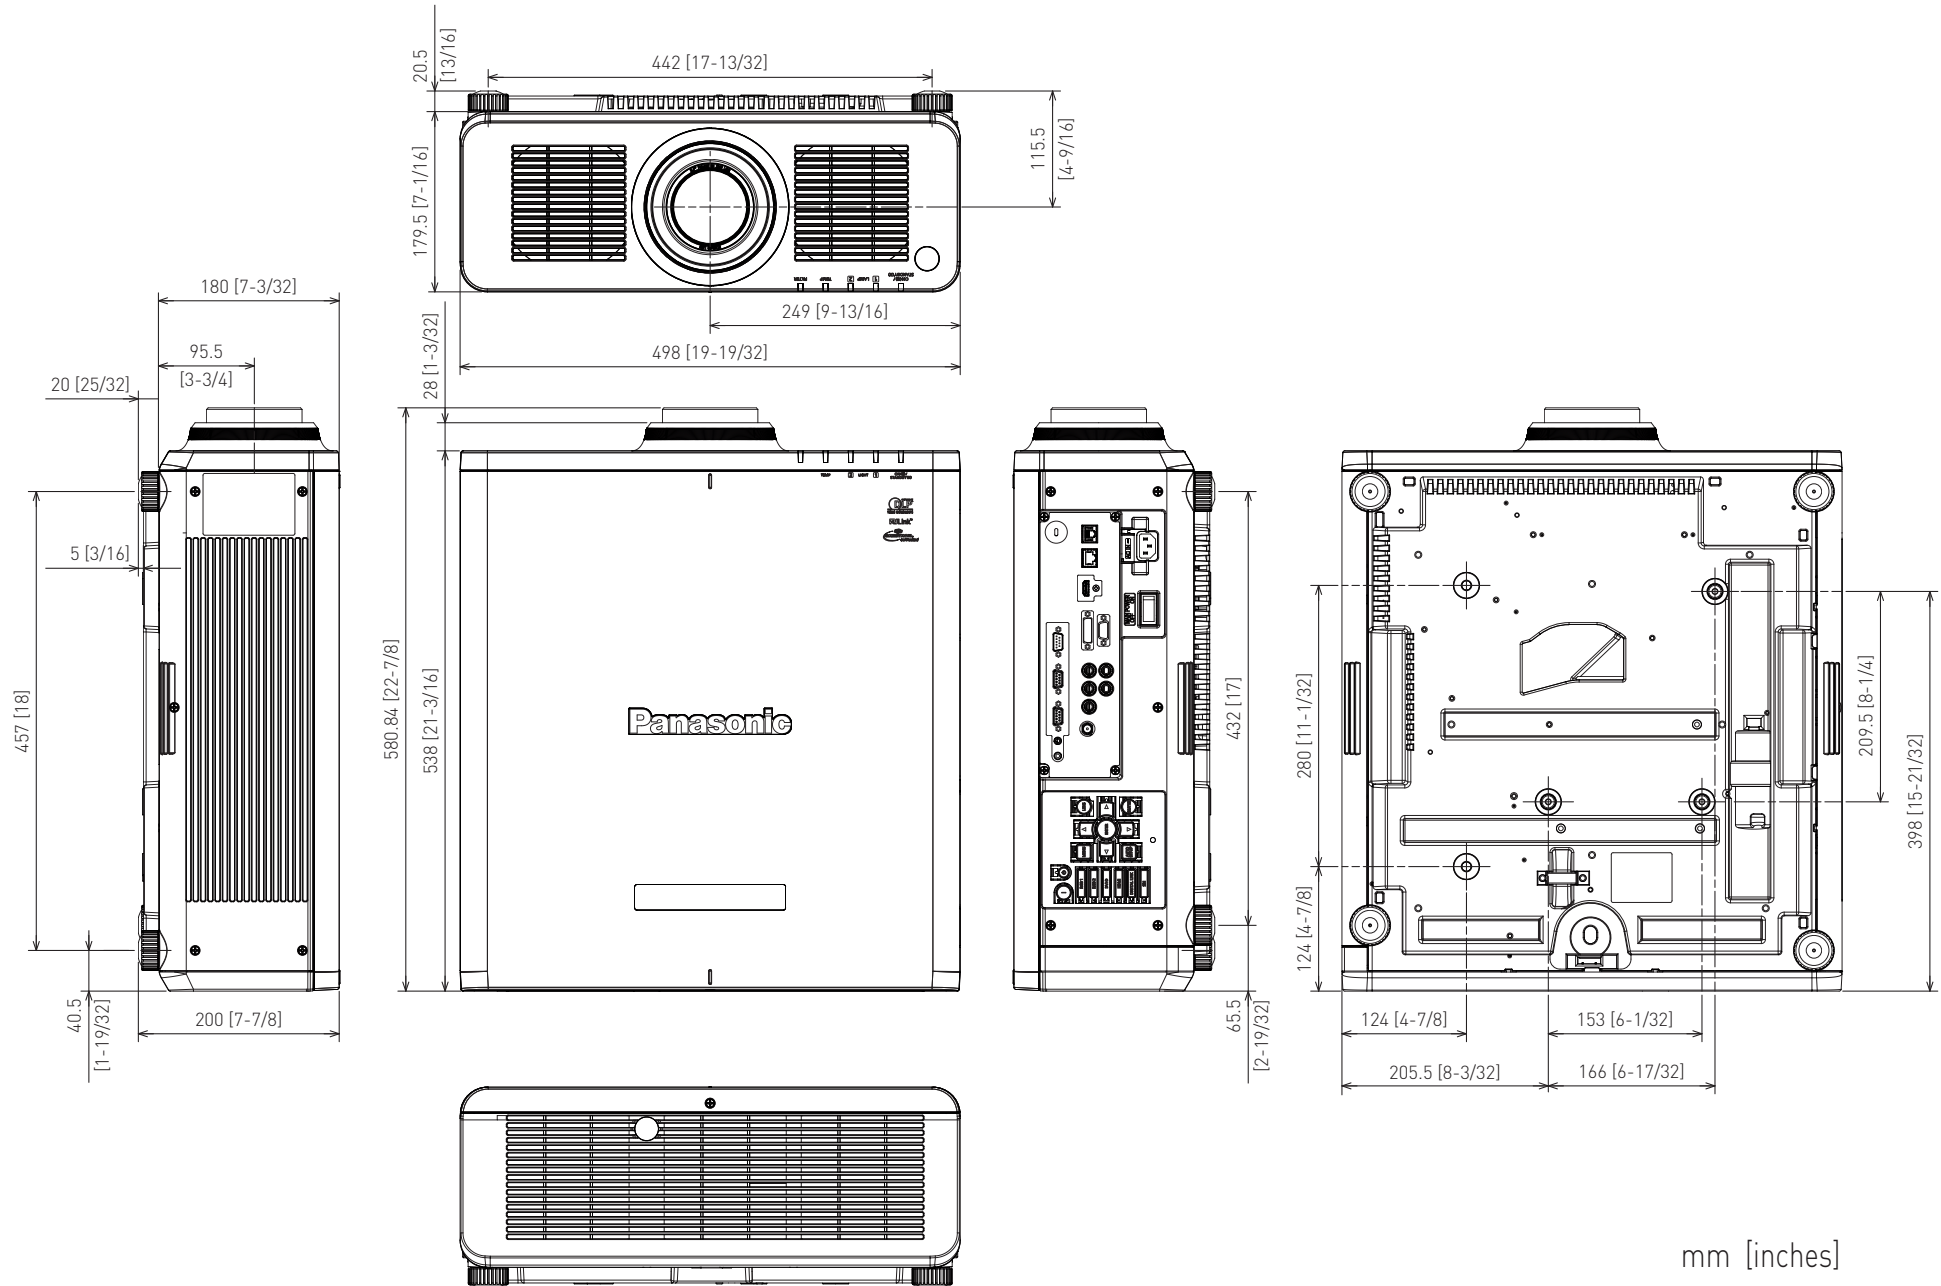

Panasonic Projector

PT-RZ990/RZ890/RZ790/RZ690

mm [inches]

Design and specifications subject to change without notice.

Aug 2020_01