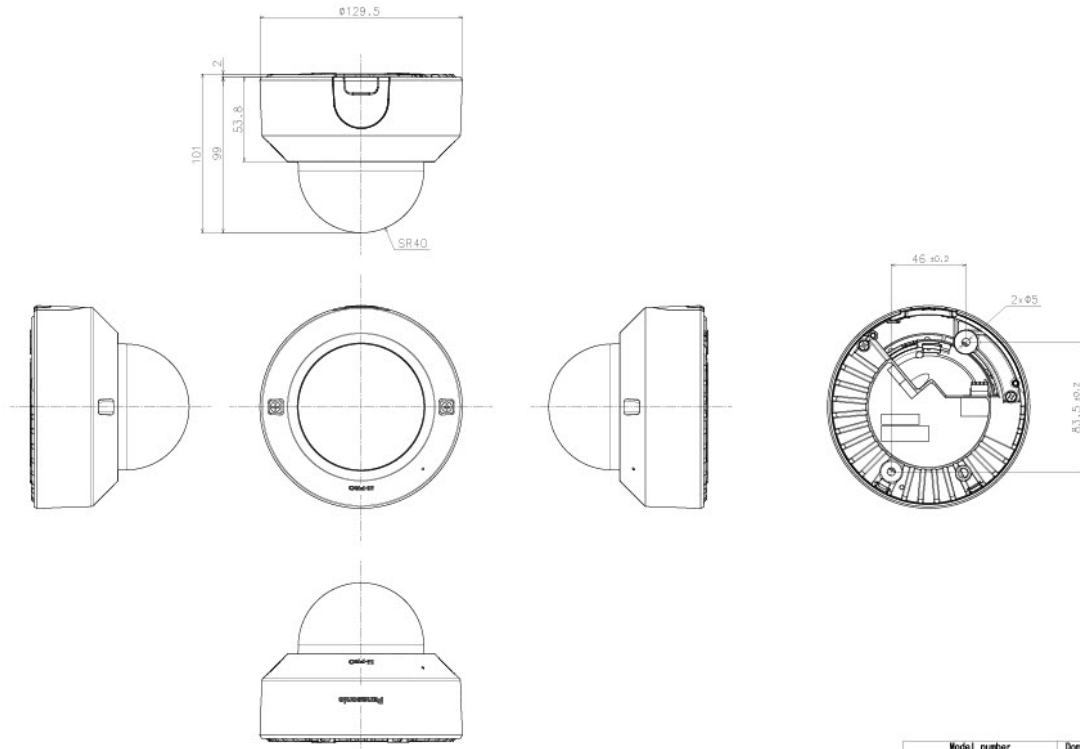

WV-QWL500-W
Mount Bracket

WV-QJB500-W
Mount Bracket

WV-QSR100-W
Sun Shade

WV-QCL501-W
Mount Bracket

WV-QEM100-W
Mount Bracket

WV-Q105A
Mount Bracket

WV-QAT500-W
Attachment pipe

APPEARANCE