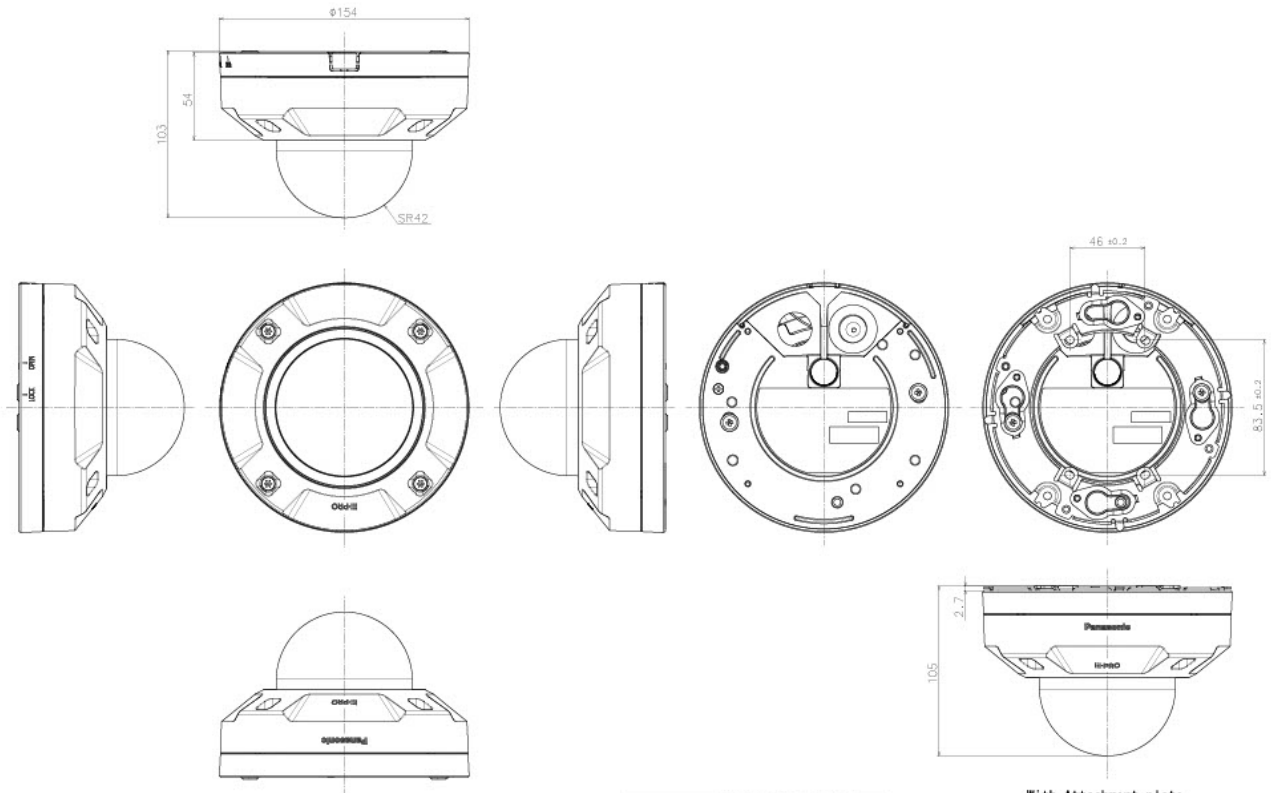

PACA4W  
Corner Mount Adapter  
Bracket

WV-QCL501-W  
Mount Bracket

WV-QCL101-W  
Mount Bracket

PS485W  
Shroud

WV-Q105A  
Mount Bracket

WV-QEM500-W  
Mount Bracket

PPRM35W  
Parapet Mount Bracket

WV-QAT500-W  
Attachment pipe

# APPEARANCE

投影面積/Projected area  
 側面圖/Side-view 0.011 (m<sup>2</sup>)  
 Weight : Approx. 1.05 kg (2.32 lbs) (When using the Attachment plate)

With Attachment plate  
 WV-S2536LN