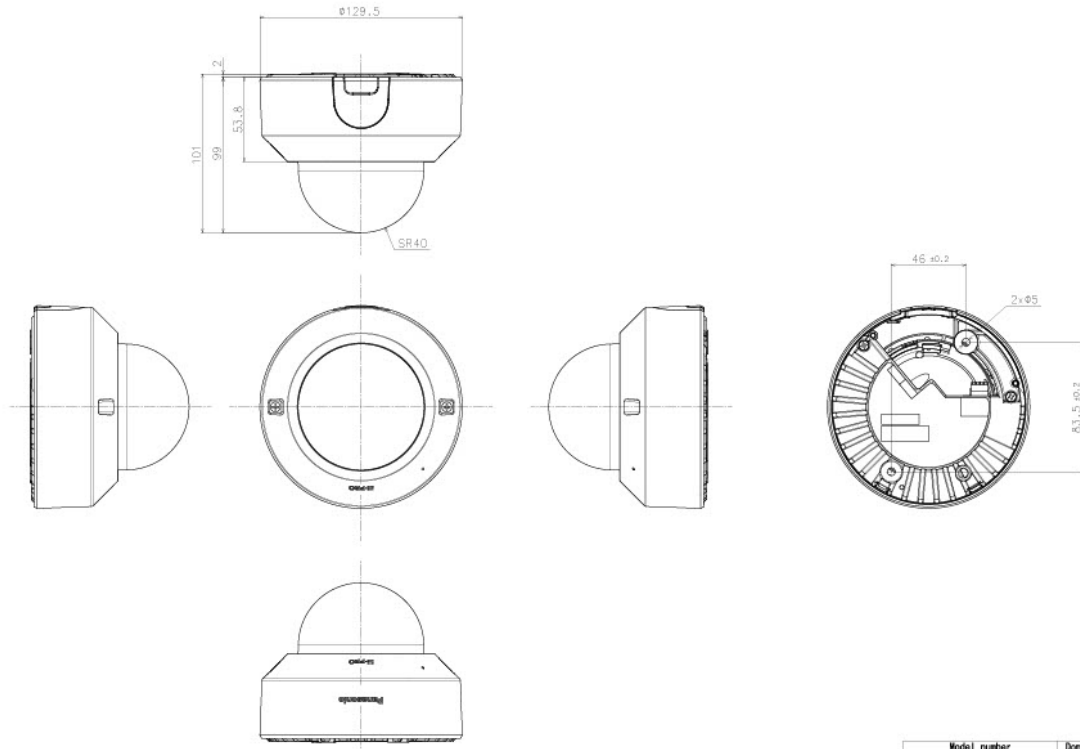

APPEARANCE