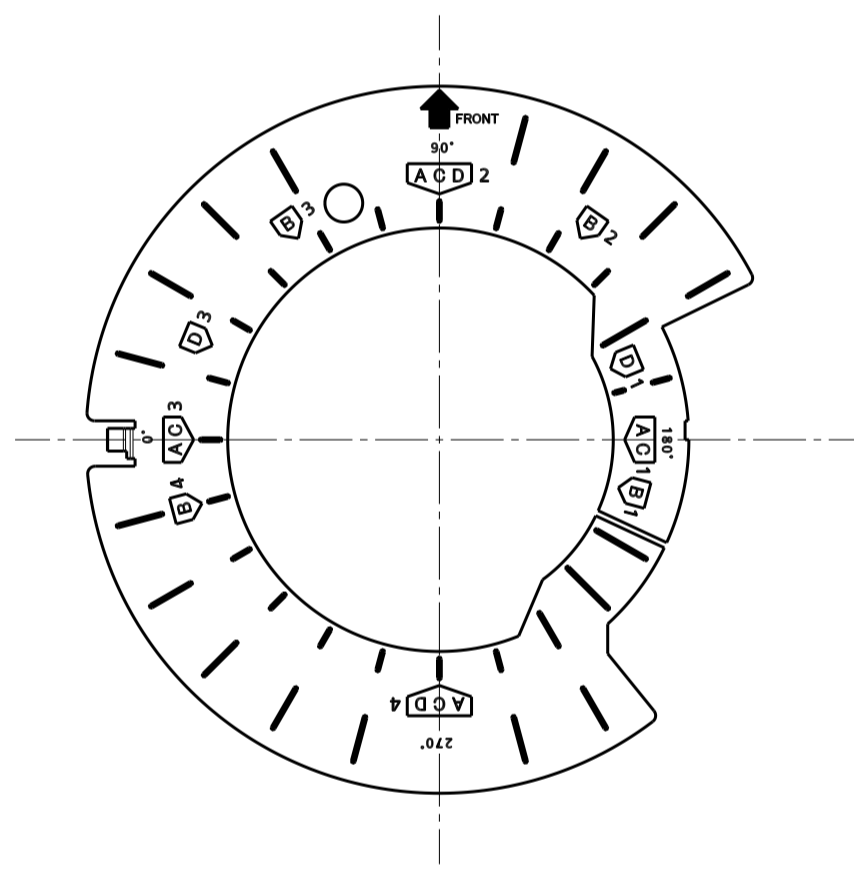

**With Attachment Plate**

	投影面積/Projected area
側面図/Side-view	0.032 (m <sup>2</sup> )

Weight : Approx. 2.8 kg {6.18 lbs} (When using the attachment plate)

WV-X8571N

Removing Dome cover

Removing Dome cover & Rear cover

Position adjust sheet

Template for mounting

Attach to WV-QSR502-W & WV-QCL501-W

	投影面積/Projected area
正面図/Front-view	0.059 (㎡)
側面図/Side-view	0.067 (㎡)

注) WV-QSR502-W,WV-QCL501-Wを含む  
 Note) Include WV-QSR502-W,WV-QCL501-W

Attach to WV-QSR502-W & WV-QWL501-W

	投影面積/Projected area
正面図/Front-view	0.059 (㎡)
側面図/Side-view	0.07 (㎡)

注) WV-QSR502-W,WV-QWL501-Wを含む  
 Note) Include WV-QSR502-W,WV-QWL501-W