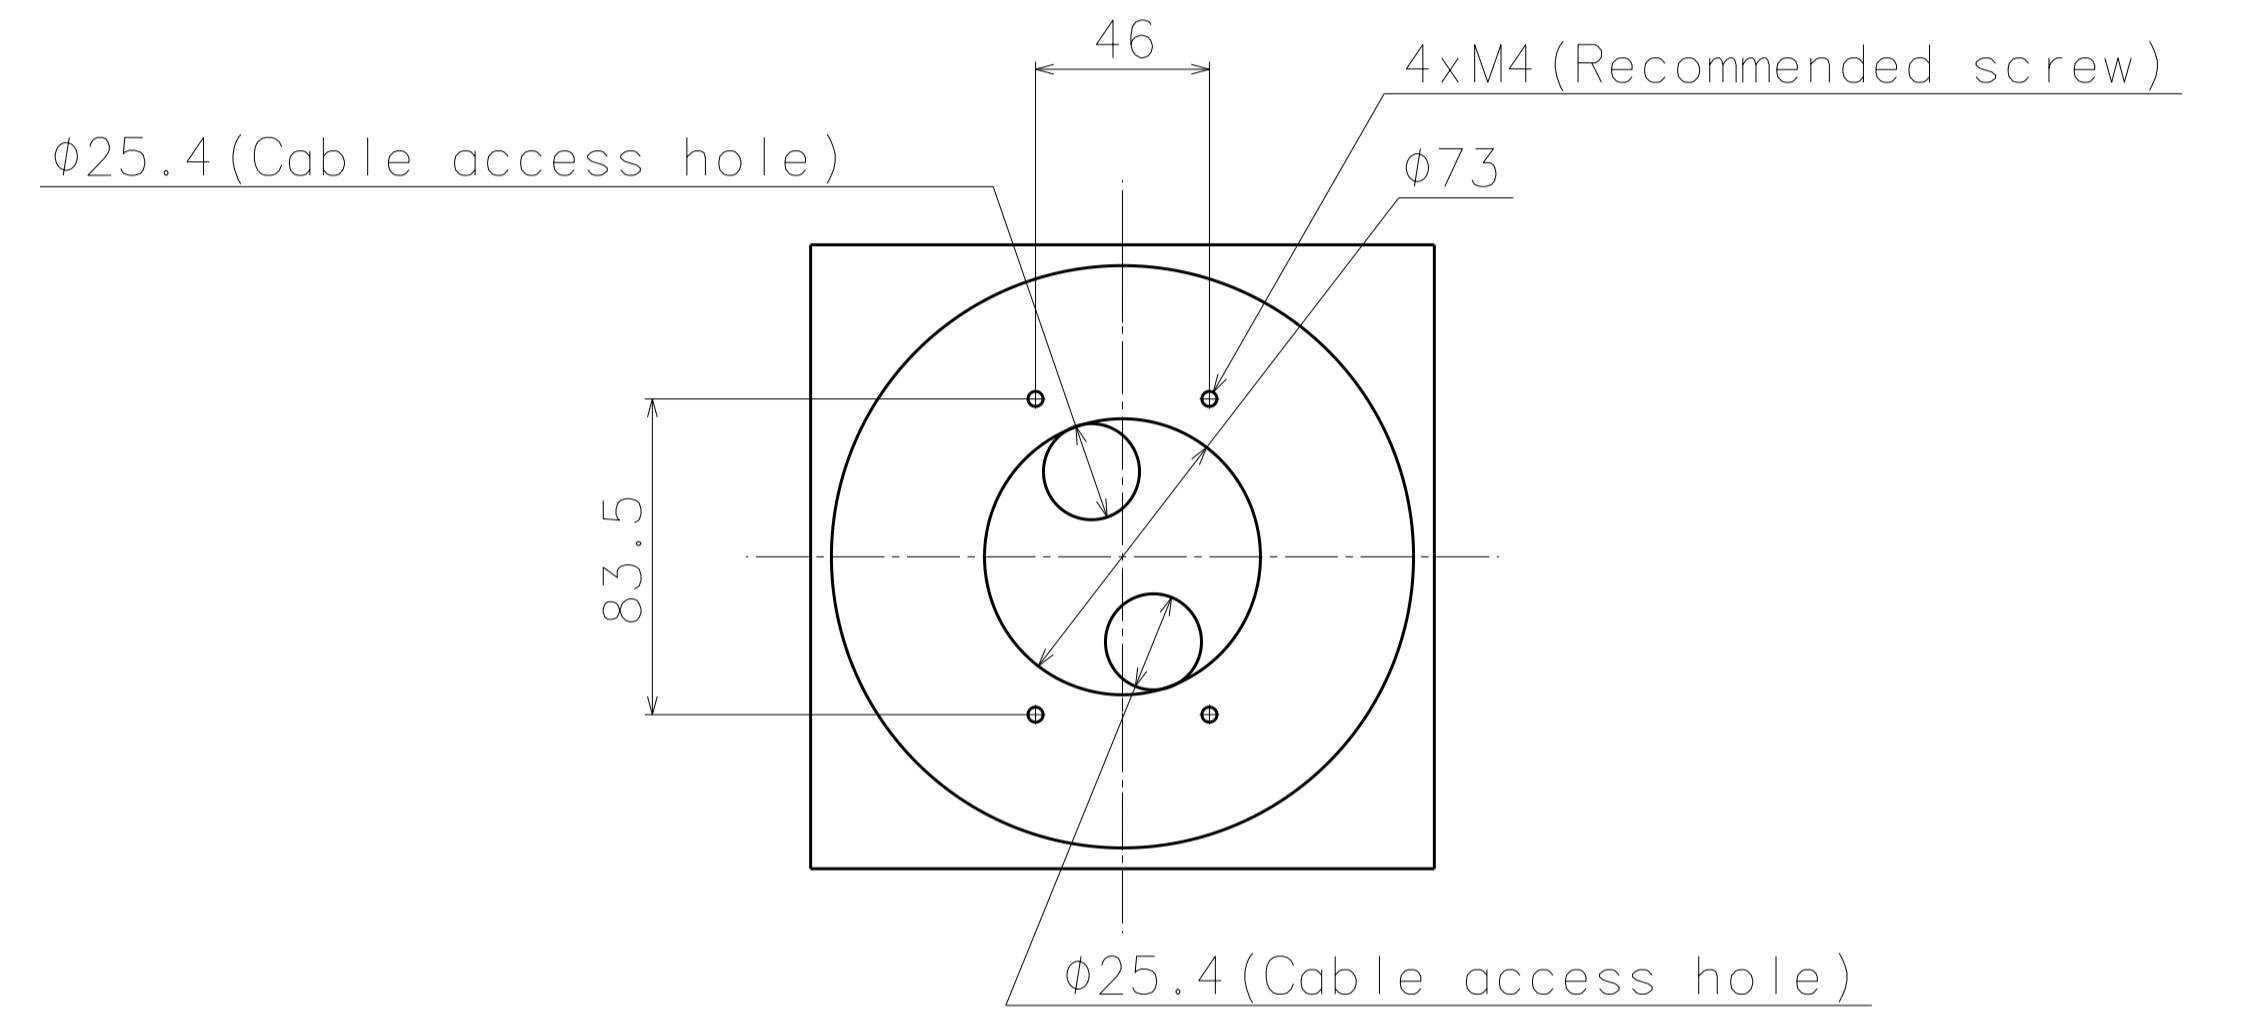

**With Attachment Plate**

	投影面積/Projected area
側面図/Side-view	0.032 (m <sup>2</sup> )

Weight : Approx. 2.8 kg {6.18 lbs} (When using the attachment plate)

WV-X8571N

Removing Dome cover

Removing Dome cover & Rear cover

Position adjust sheet

Template for mounting

Attach to WV-QSR502-W & WV-QCL501-W

	投影面積/Projected area
正面図/Front-view	0.059 (㎡)
側面図/Side-view	0.067 (㎡)

注) WV-QSR502-W,WV-QCL501-Wを含む  
 Note) Include WV-QSR502-W,WV-QCL501-W

Attach to WV-QSR502-W & WV-QWL501-W

	投影面積/Projected area
正面図/Front-view	0.059 (㎡)
側面図/Side-view	0.07 (㎡)

注) WV-QSR502-W,WV-QWL501-Wを含む  
 Note) Include WV-QSR502-W,WV-QWL501-W