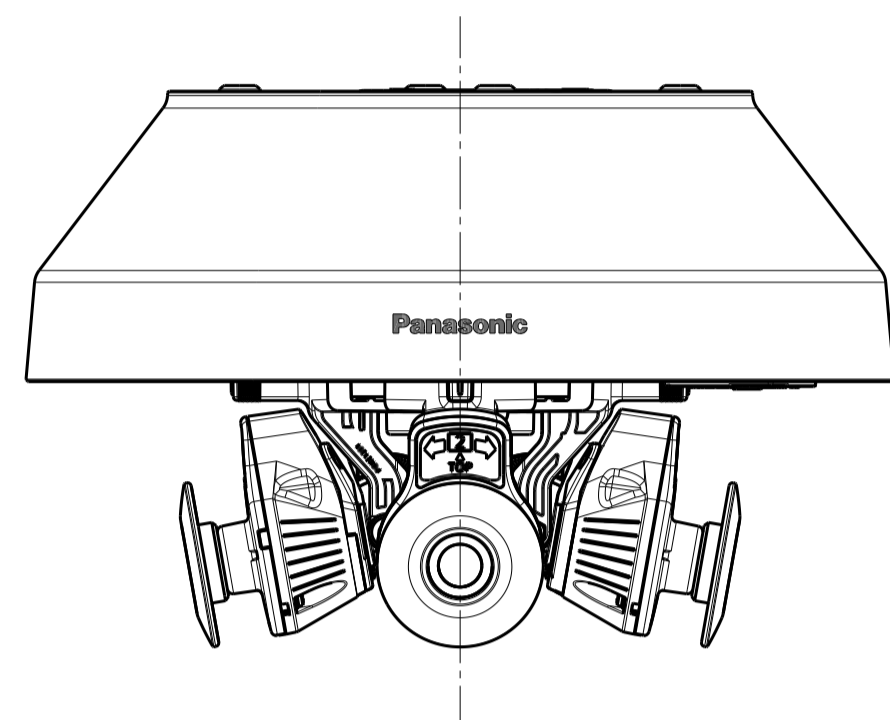

**With Attachment Plate**

	投影面積/Projected area
側面図/Side-view	0.032 (m <sup>2</sup> )

Weight : Approx. 2.8 kg {6.18 lbs} (When using the attachment plate)

WV-X8571N

Removing Dome cover

Removing Dome cover & Rear cover

Position adjust sheet

Template for mounting

Attach to WV-QSR502-W & WV-QCL501-W

	投影面積/Projected area
正面図/Front-view	0.059 (㎡)
側面図/Side-view	0.067 (㎡)

注) WV-QSR502-W,WV-QCL501-Wを含む  
 Note) Include WV-QSR502-W,WV-QCL501-W

Attach to WV-QSR502-W & WV-QWL501-W

	投影面積/Projected area
正面図/Front-view	0.059 (㎡)
側面図/Side-view	0.07 (㎡)

注) WV-QSR502-W,WV-QWL501-Wを含む  
 Note) Include WV-QSR502-W,WV-QWL501-W