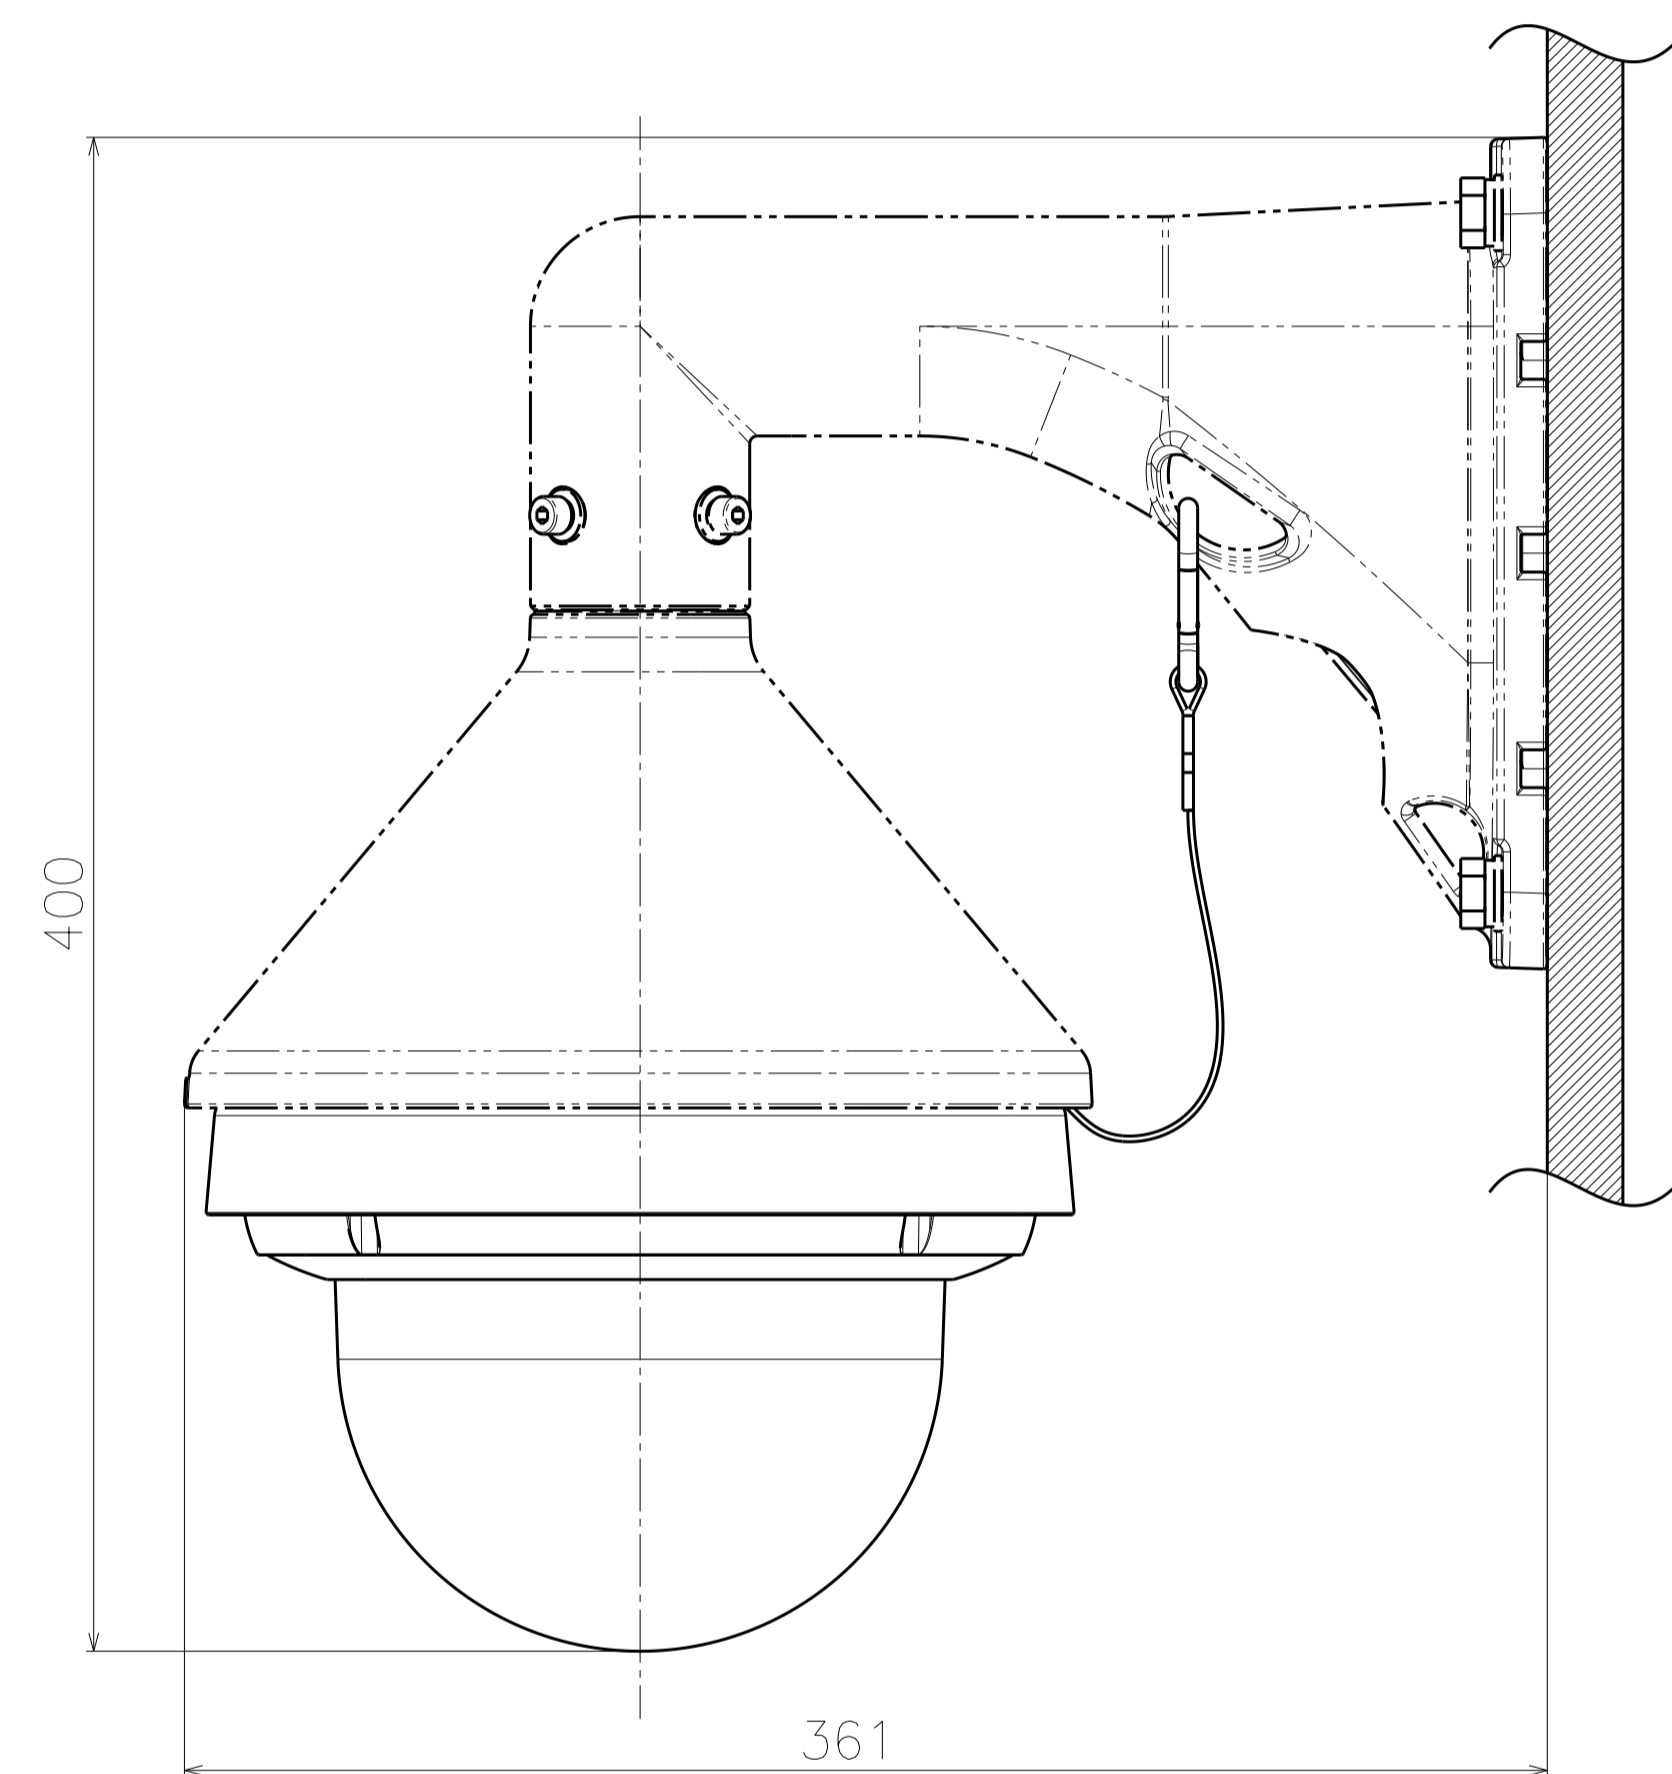

**With Attachment Plate**

	投影面積/Projected area
側面図/Side-view	0.032 (m <sup>2</sup> )

Weight : Approx. 2.8 kg {6.18 lbs} (When using the attachment plate)

WV-X8571N

Removing Dome cover

Removing Dome cover & Rear cover

Position adjust sheet

Template for mounting

Attach to WV-QSR502-W & WV-QCL501-W

	投影面積/Projected area
正面図/Front-view	0.059 (㎡)
側面図/Side-view	0.067 (㎡)

注) WV-QSR502-W,WV-QCL501-Wを含む  
 Note) Include WV-QSR502-W,WV-QCL501-W

Attach to WV-QSR502-W & WV-QWL501-W

	投影面積/Projected area
正面図/Front-view	0.059 (㎡)
側面図/Side-view	0.07 (㎡)

注) WV-QSR502-W,WV-QWL501-Wを含む  
 Note) Include WV-QSR502-W,WV-QWL501-W