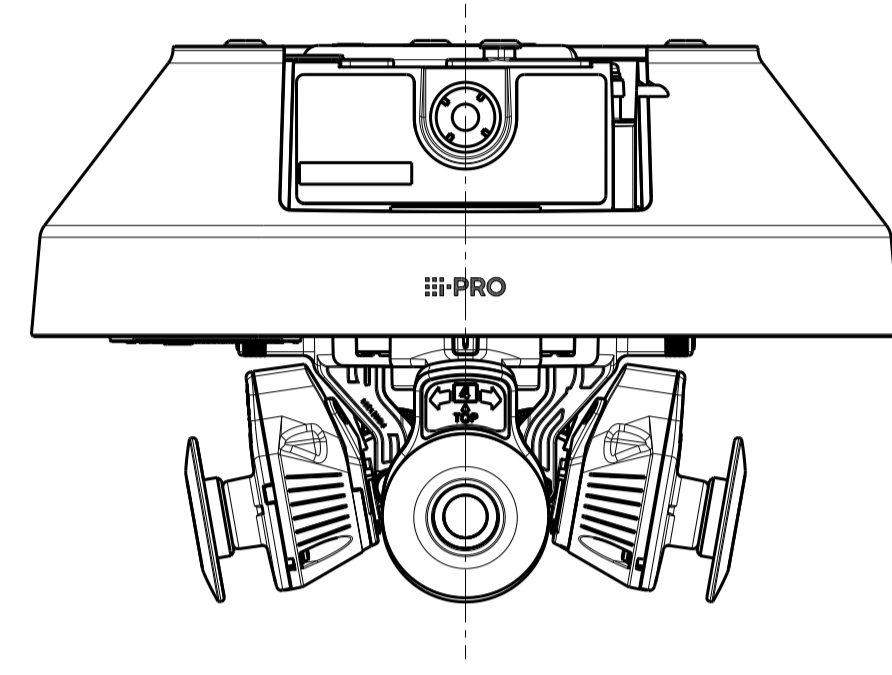

**With Attachment Plate**

	投影面積/Projected area
側面図/Side-view	0.032 (m <sup>2</sup> )

Weight : Approx. 2.8 kg {6.18 lbs} (When using the attachment plate)

WV-X8571N

Removing Dome cover

Removing Dome cover & Rear cover

Position adjust sheet

Template for mounting

Attach to WV-QSR502-W & WV-QCL501-W

	投影面積/Projected area
正面図/Front-view	0.059 (㎡)
側面図/Side-view	0.067 (㎡)

注) WV-QSR502-W,WV-QCL501-Wを含む  
 Note) Include WV-QSR502-W,WV-QCL501-W

Attach to WV-QSR502-W & WV-QWL501-W

	投影面積/Projected area
正面図/Front-view	0.059 (㎡)
側面図/Side-view	0.07 (㎡)

注) WV-QSR502-W,WV-QWL501-Wを含む  
 Note) Include WV-QSR502-W,WV-QWL501-W