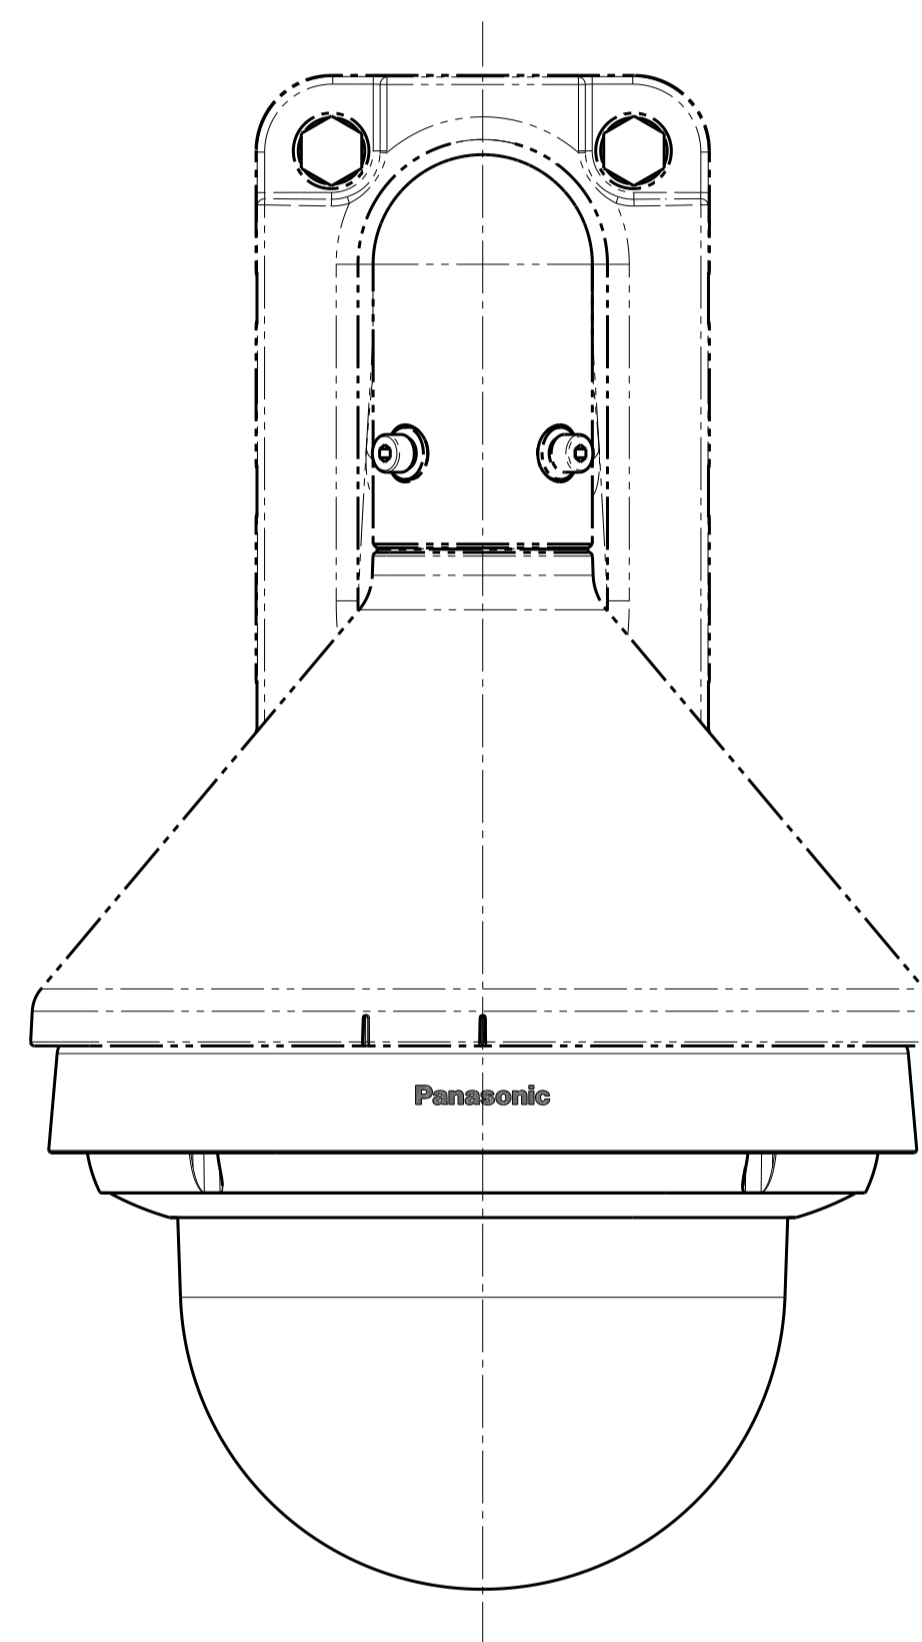

**With Attachment Plate**

	投影面積/Projected area
側面図/Side-view	0.032 (m <sup>2</sup> )

Weight : Approx. 2.8 kg {6.18 lbs} (When using the attachment plate)

WV-X8571N

Removing Dome cover

Removing Dome cover & Rear cover

Position adjust sheet

Template for mounting

Attach to WV-QSR502-W & WV-QCL501-W

	投影面積/Projected area
正面図/Front-view	0.059 (㎡)
側面図/Side-view	0.067 (㎡)

注) WV-QSR502-W,WV-QCL501-Wを含む  
 Note) Include WV-QSR502-W,WV-QCL501-W

Attach to WV-QSR502-W & WV-QWL501-W

	投影面積/Projected area
正面図/Front-view	0.059 (㎡)
側面図/Side-view	0.07 (㎡)

注) WV-QSR502-W,WV-QWL501-Wを含む  
 Note) Include WV-QSR502-W,WV-QWL501-W