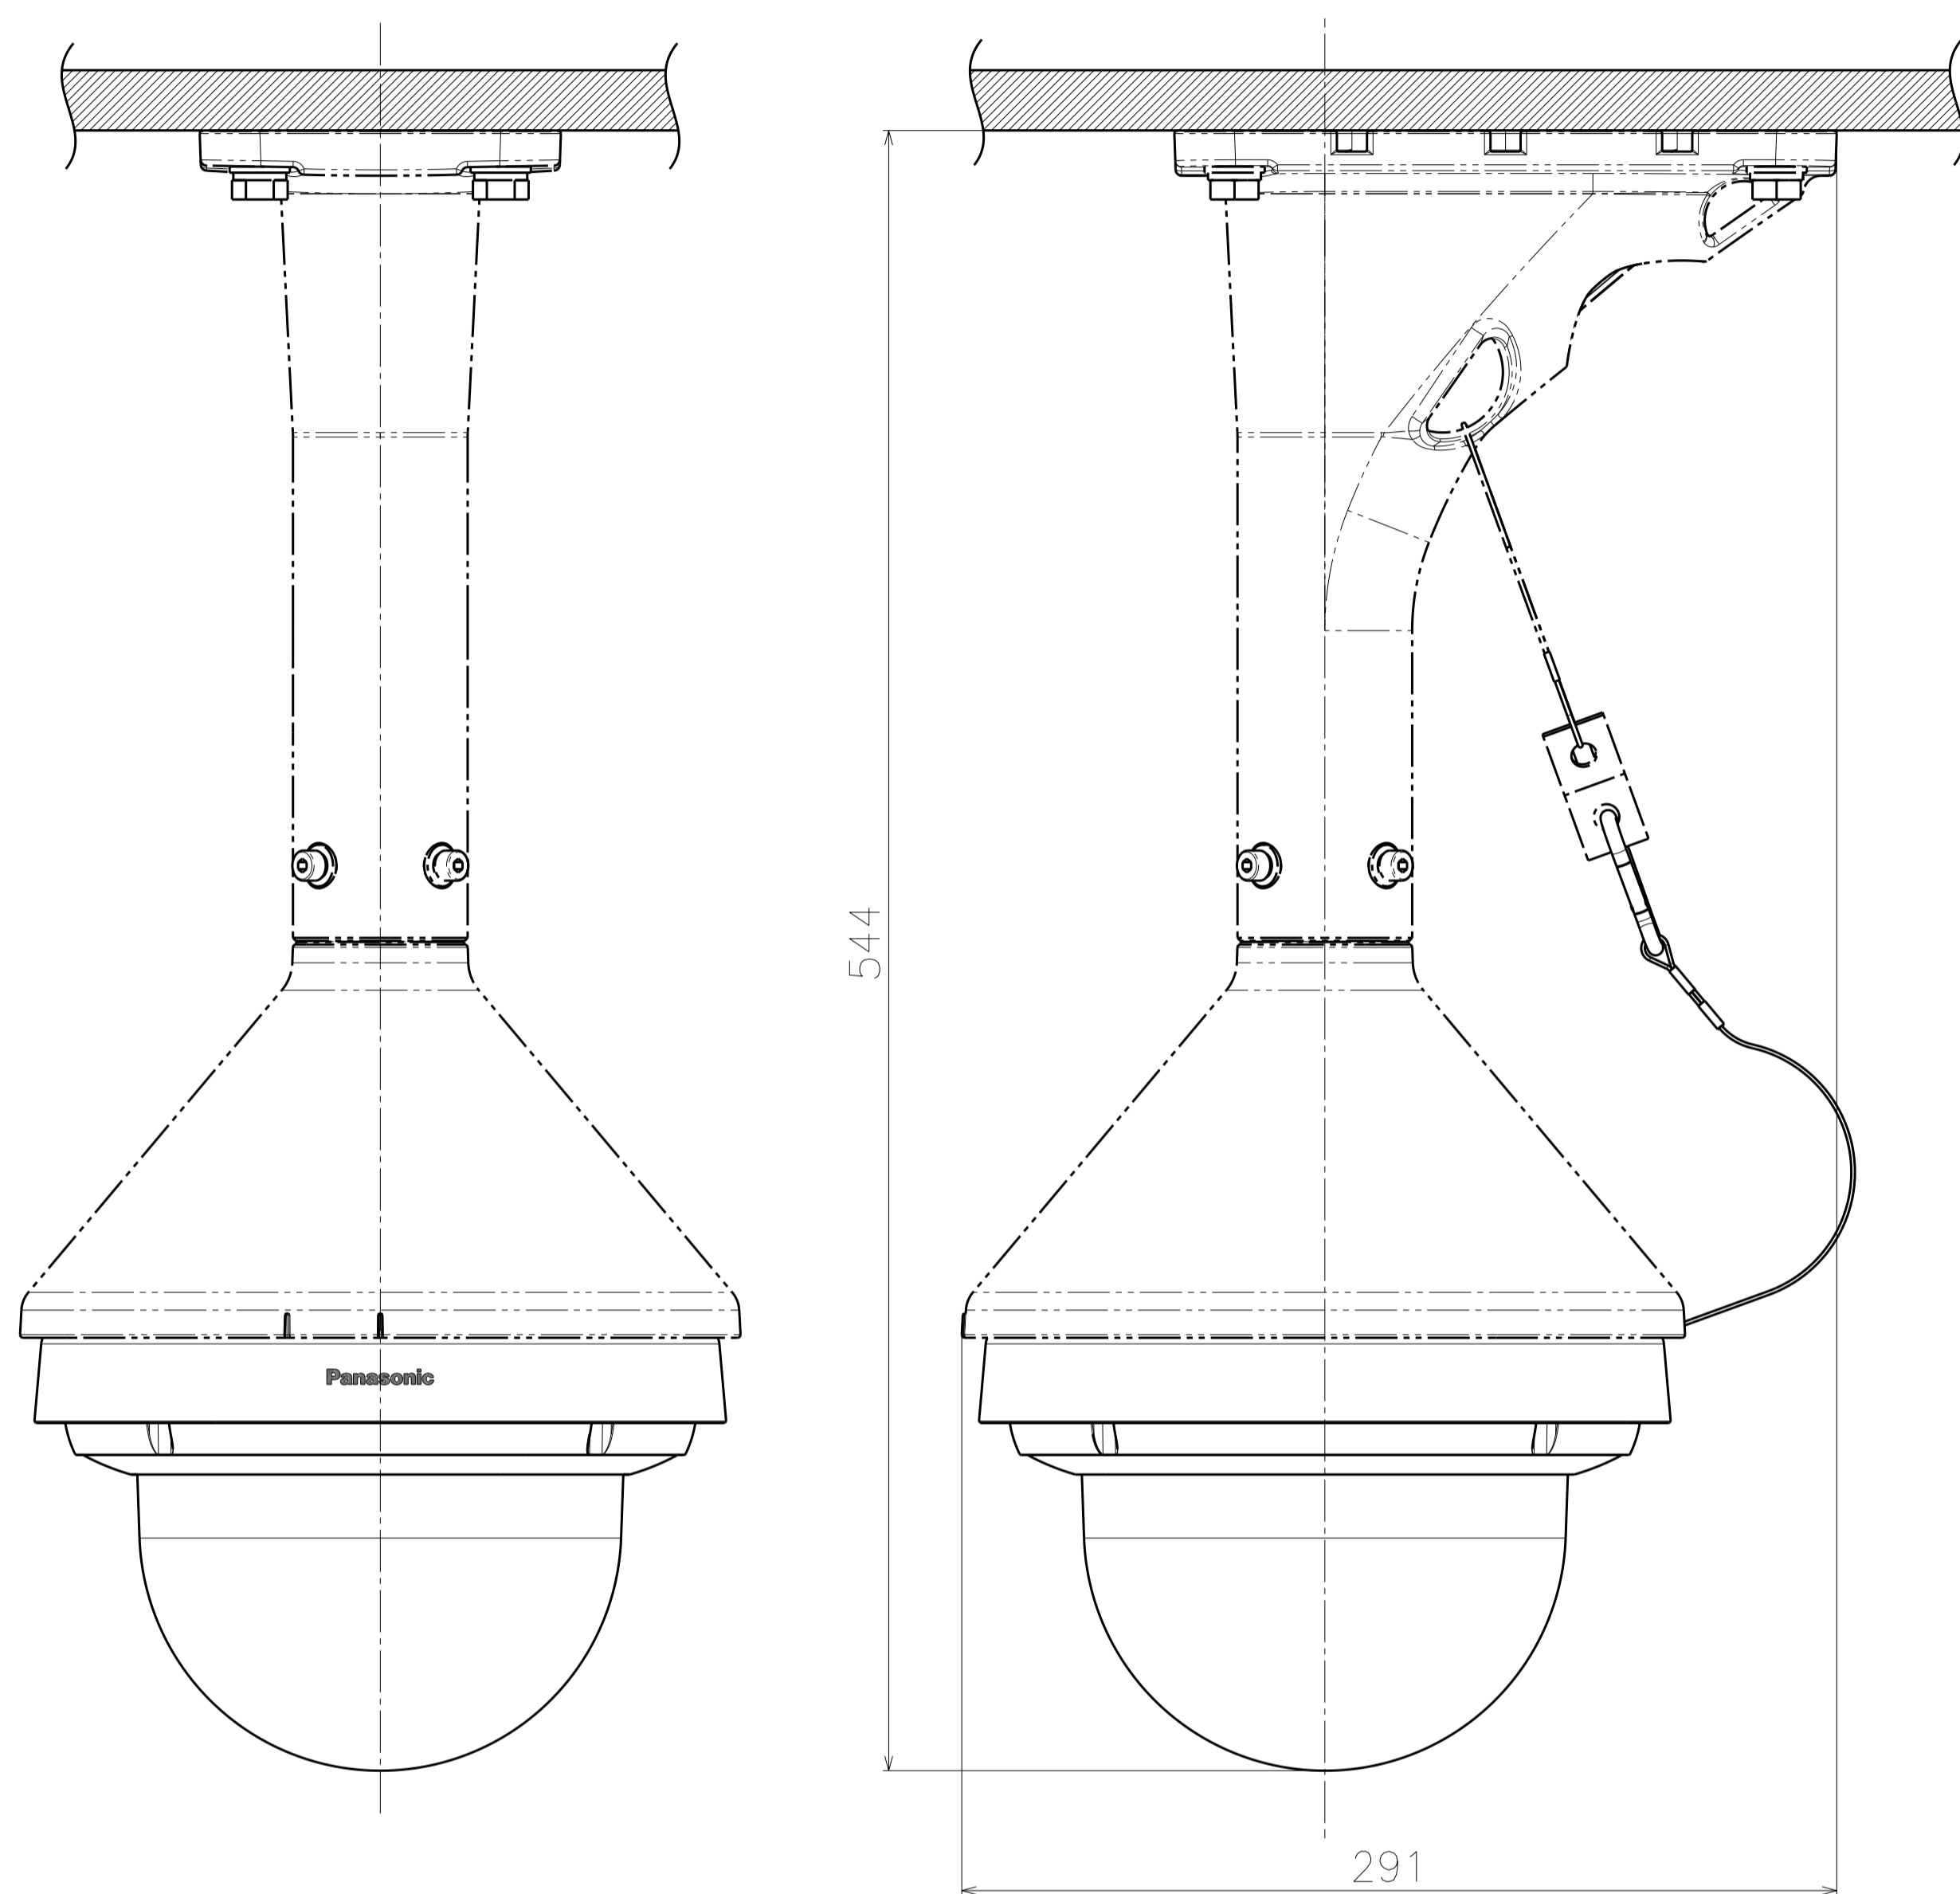

**With Attachment Plate**

	投影面積/Projected area
側面図/Side-view	0.032 (m <sup>2</sup> )

Weight : Approx. 2.8 kg {6.18 lbs} (When using the attachment plate)

WV-X8571N

Removing Dome cover

Removing Dome cover & Rear cover

Position adjust sheet

Template for mounting

Attach to WV-QSR502-W & WV-QCL501-W

	投影面積/Projected area
正面図/Front-view	0.059 (㎡)
側面図/Side-view	0.067 (㎡)

注) WV-QSR502-W,WV-QCL501-Wを含む  
 Note) Include WV-QSR502-W,WV-QCL501-W

Attach to WV-QSR502-W & WV-QWL501-W

	投影面積/Projected area
正面図/Front-view	0.059 (㎡)
側面図/Side-view	0.07 (㎡)

注) WV-QSR502-W,WV-QWL501-Wを含む  
 Note) Include WV-QSR502-W,WV-QWL501-W