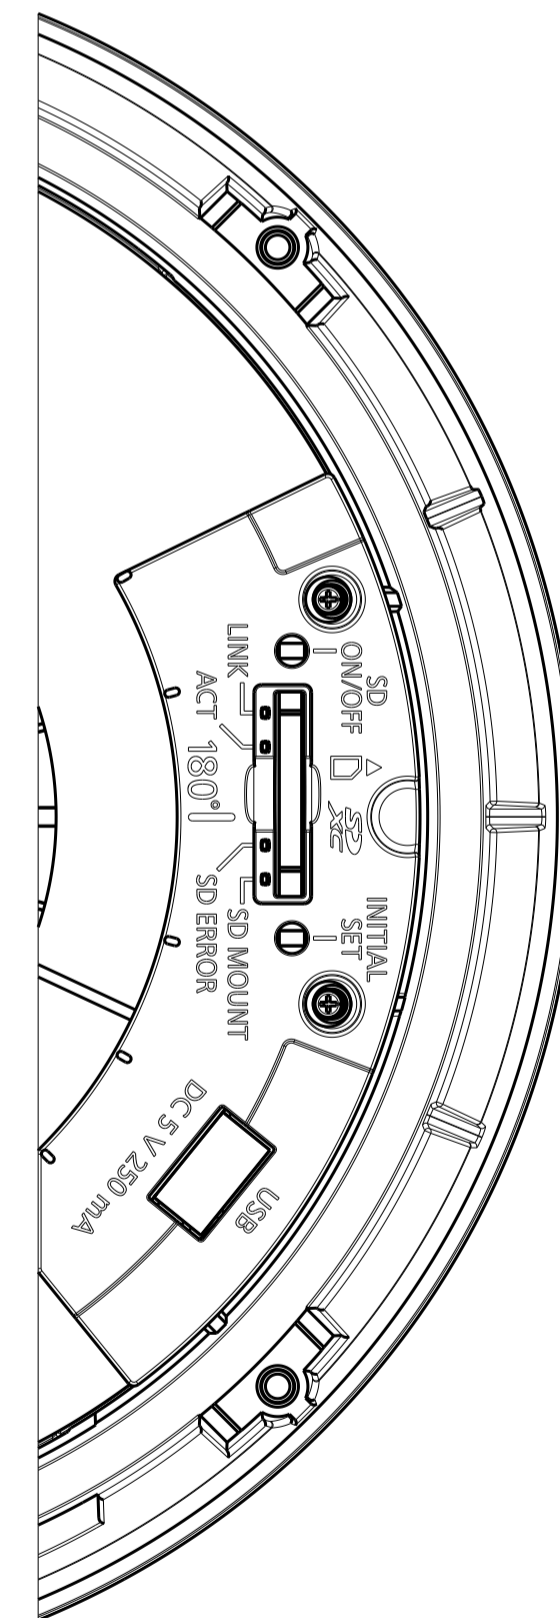

**With Attachment Plate**

	投影面積/Projected area
側面図/Side-view	0.032 (m <sup>2</sup> )

Weight : Approx. 2.8 kg {6.18 lbs} (When using the attachment plate)

WV-X8571N

Removing Dome cover

Removing Dome cover & Rear cover

Position adjust sheet

Template for mounting

Attach to WV-QSR502-W & WV-QCL501-W

	投影面積/Projected area
正面図/Front-view	0.059 (㎡)
側面図/Side-view	0.067 (㎡)

注) WV-QSR502-W,WV-QCL501-Wを含む  
 Note) Include WV-QSR502-W,WV-QCL501-W

Attach to WV-QSR502-W & WV-QWL501-W

	投影面積/Projected area
正面図/Front-view	0.059 (㎡)
側面図/Side-view	0.07 (㎡)

注) WV-QSR502-W,WV-QWL501-Wを含む  
 Note) Include WV-QSR502-W,WV-QWL501-W