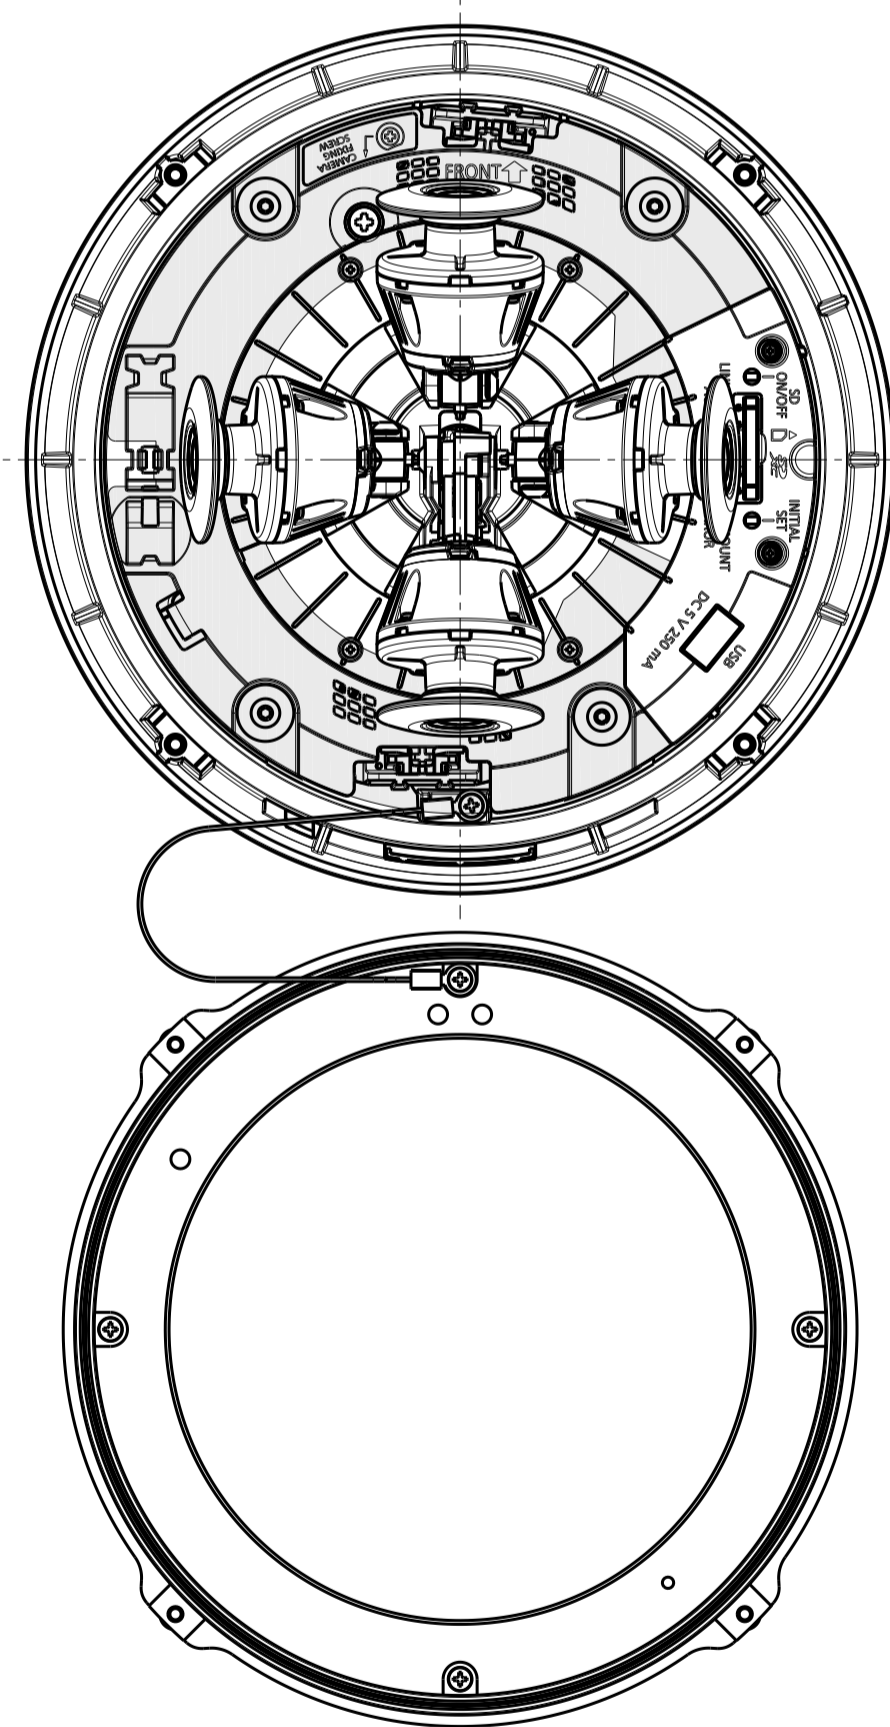

**With Attachment Plate**

	投影面積/Projected area
側面図/Side-view	0.032 (m <sup>2</sup> )

Weight : Approx. 2.8 kg {6.18 lbs} (When using the attachment plate)

WV-X8571N

Removing Dome cover

Removing Dome cover & Rear cover

Position adjust sheet

Template for mounting

Attach to WV-QSR502-W & WV-QCL501-W

	投影面積/Projected area
正面図/Front-view	0.059 (㎡)
側面図/Side-view	0.067 (㎡)

注) WV-QSR502-W,WV-QCL501-Wを含む  
 Note) Include WV-QSR502-W,WV-QCL501-W

Attach to WV-QSR502-W & WV-QWL501-W

	投影面積/Projected area
正面図/Front-view	0.059 (㎡)
側面図/Side-view	0.07 (㎡)

注) WV-QSR502-W,WV-QWL501-Wを含む  
 Note) Include WV-QSR502-W,WV-QWL501-W