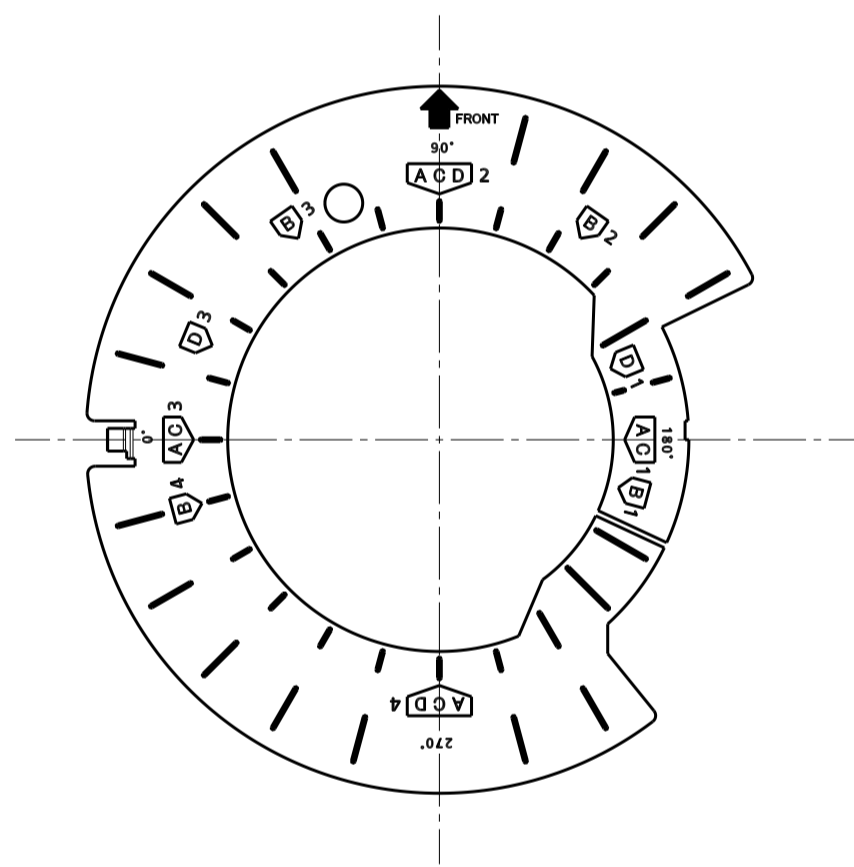

With Attachment Plate

側面図/Side-view	投影面積/Projected area
	0.032 (m ²)

Weight : Approx. 2.7 kg {5.96 lbs} (When using the attachment plate)

WV-S8531N

Removing Dome cover

Removing Dome cover & Rear cover

Position adjust sheet

Template for mounting

Attach to WV-QSR502-W & WV-QCL501-W

	投影面積/Projected area
正面図/Front-view	0.059 (㎡)
側面図/Side-view	0.067 (㎡)

注) WV-QSR502-W,WV-QCL501-Wを含む
 Note) Include WV-QSR502-W,WV-QCL501-W

Attach to WV-QSR502-W & WV-QWL501-W

	投影面積/Projected area
正面図/Front-view	0.059 (㎡)
側面図/Side-view	0.07 (㎡)

注) WV-QSR502-W,WV-QWL501-Wを含む
 Note) Include WV-QSR502-W,WV-QWL501-W