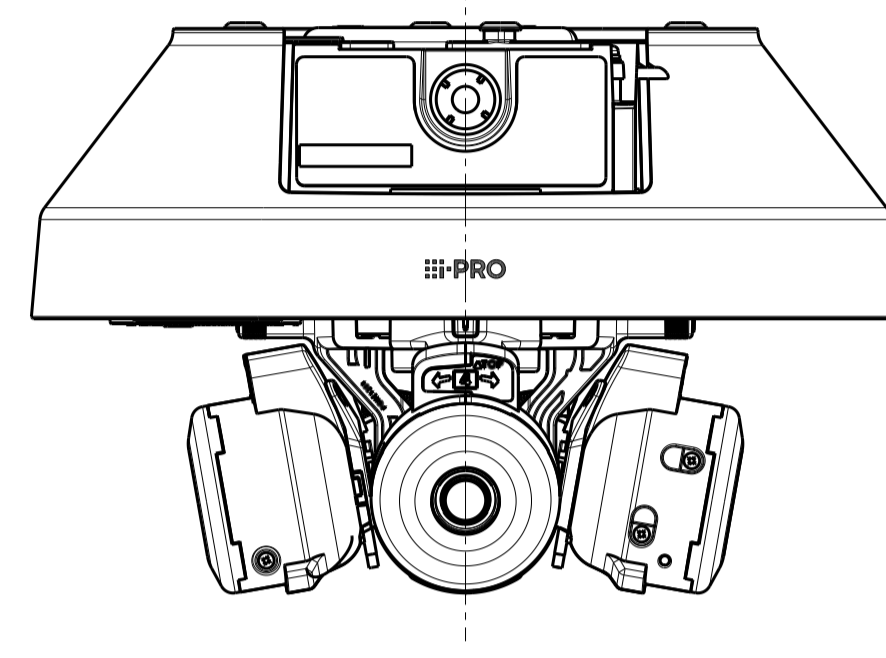

With Attachment Plate

側面図/Side-view	投影面積/Projected area
	0.032 (m ²)

Weight : Approx. 2.7 kg {5.96 lbs} (When using the attachment plate)

WV-S8531N

Removing Dome cover

Removing Dome cover & Rear cover

Position adjust sheet

Template for mounting

Attach to WV-QSR502-W & WV-QCL501-W

	投影面積/Projected area
正面図/Front-view	0.059 (㎡)
側面図/Side-view	0.067 (㎡)

注) WV-QSR502-W,WV-QCL501-Wを含む
 Note) Include WV-QSR502-W,WV-QCL501-W

Attach to WV-QSR502-W & WV-QWL501-W

	投影面積/Projected area
正面図/Front-view	0.059 (㎡)
側面図/Side-view	0.07 (㎡)

注) WV-QSR502-W,WV-QWL501-Wを含む
 Note) Include WV-QSR502-W,WV-QWL501-W