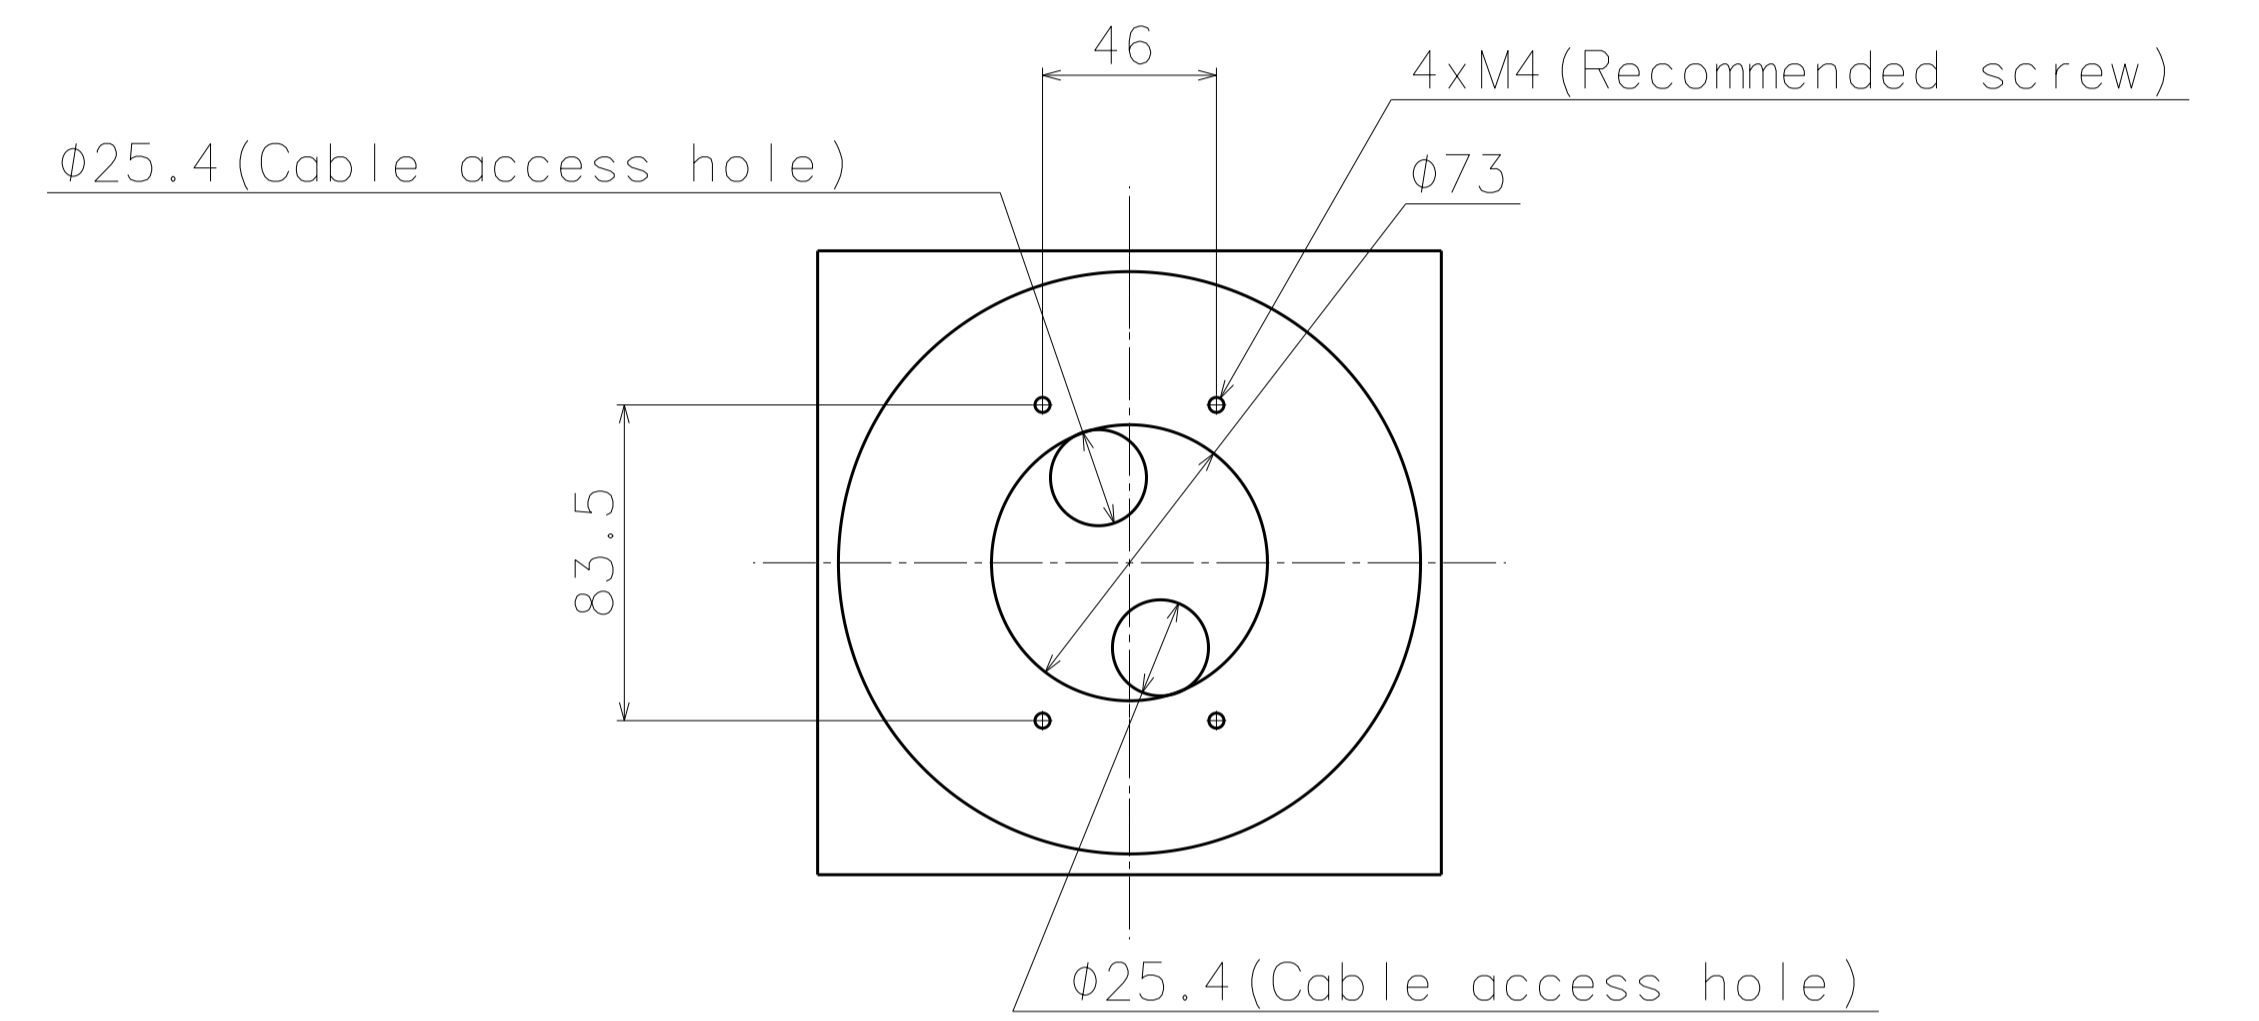

With Attachment Plate

側面図/Side-view	投影面積/Projected area
	0.032 (m ²)

Weight : Approx. 2.7 kg {5.96 lbs} (When using the attachment plate)

WV-S8531N

Removing Dome cover

Removing Dome cover & Rear cover

Position adjust sheet

Template for mounting

Attach to WV-QSR502-W & WV-QCL501-W

	投影面積/Projected area
正面図/Front-view	0.059 (㎡)
側面図/Side-view	0.067 (㎡)

注) WV-QSR502-W,WV-QCL501-Wを含む
 Note) Include WV-QSR502-W,WV-QCL501-W

Attach to WV-QSR502-W & WV-QWL501-W

	投影面積/Projected area
正面図/Front-view	0.059 (㎡)
側面図/Side-view	0.07 (㎡)

注) WV-QSR502-W,WV-QWL501-Wを含む
 Note) Include WV-QSR502-W,WV-QWL501-W