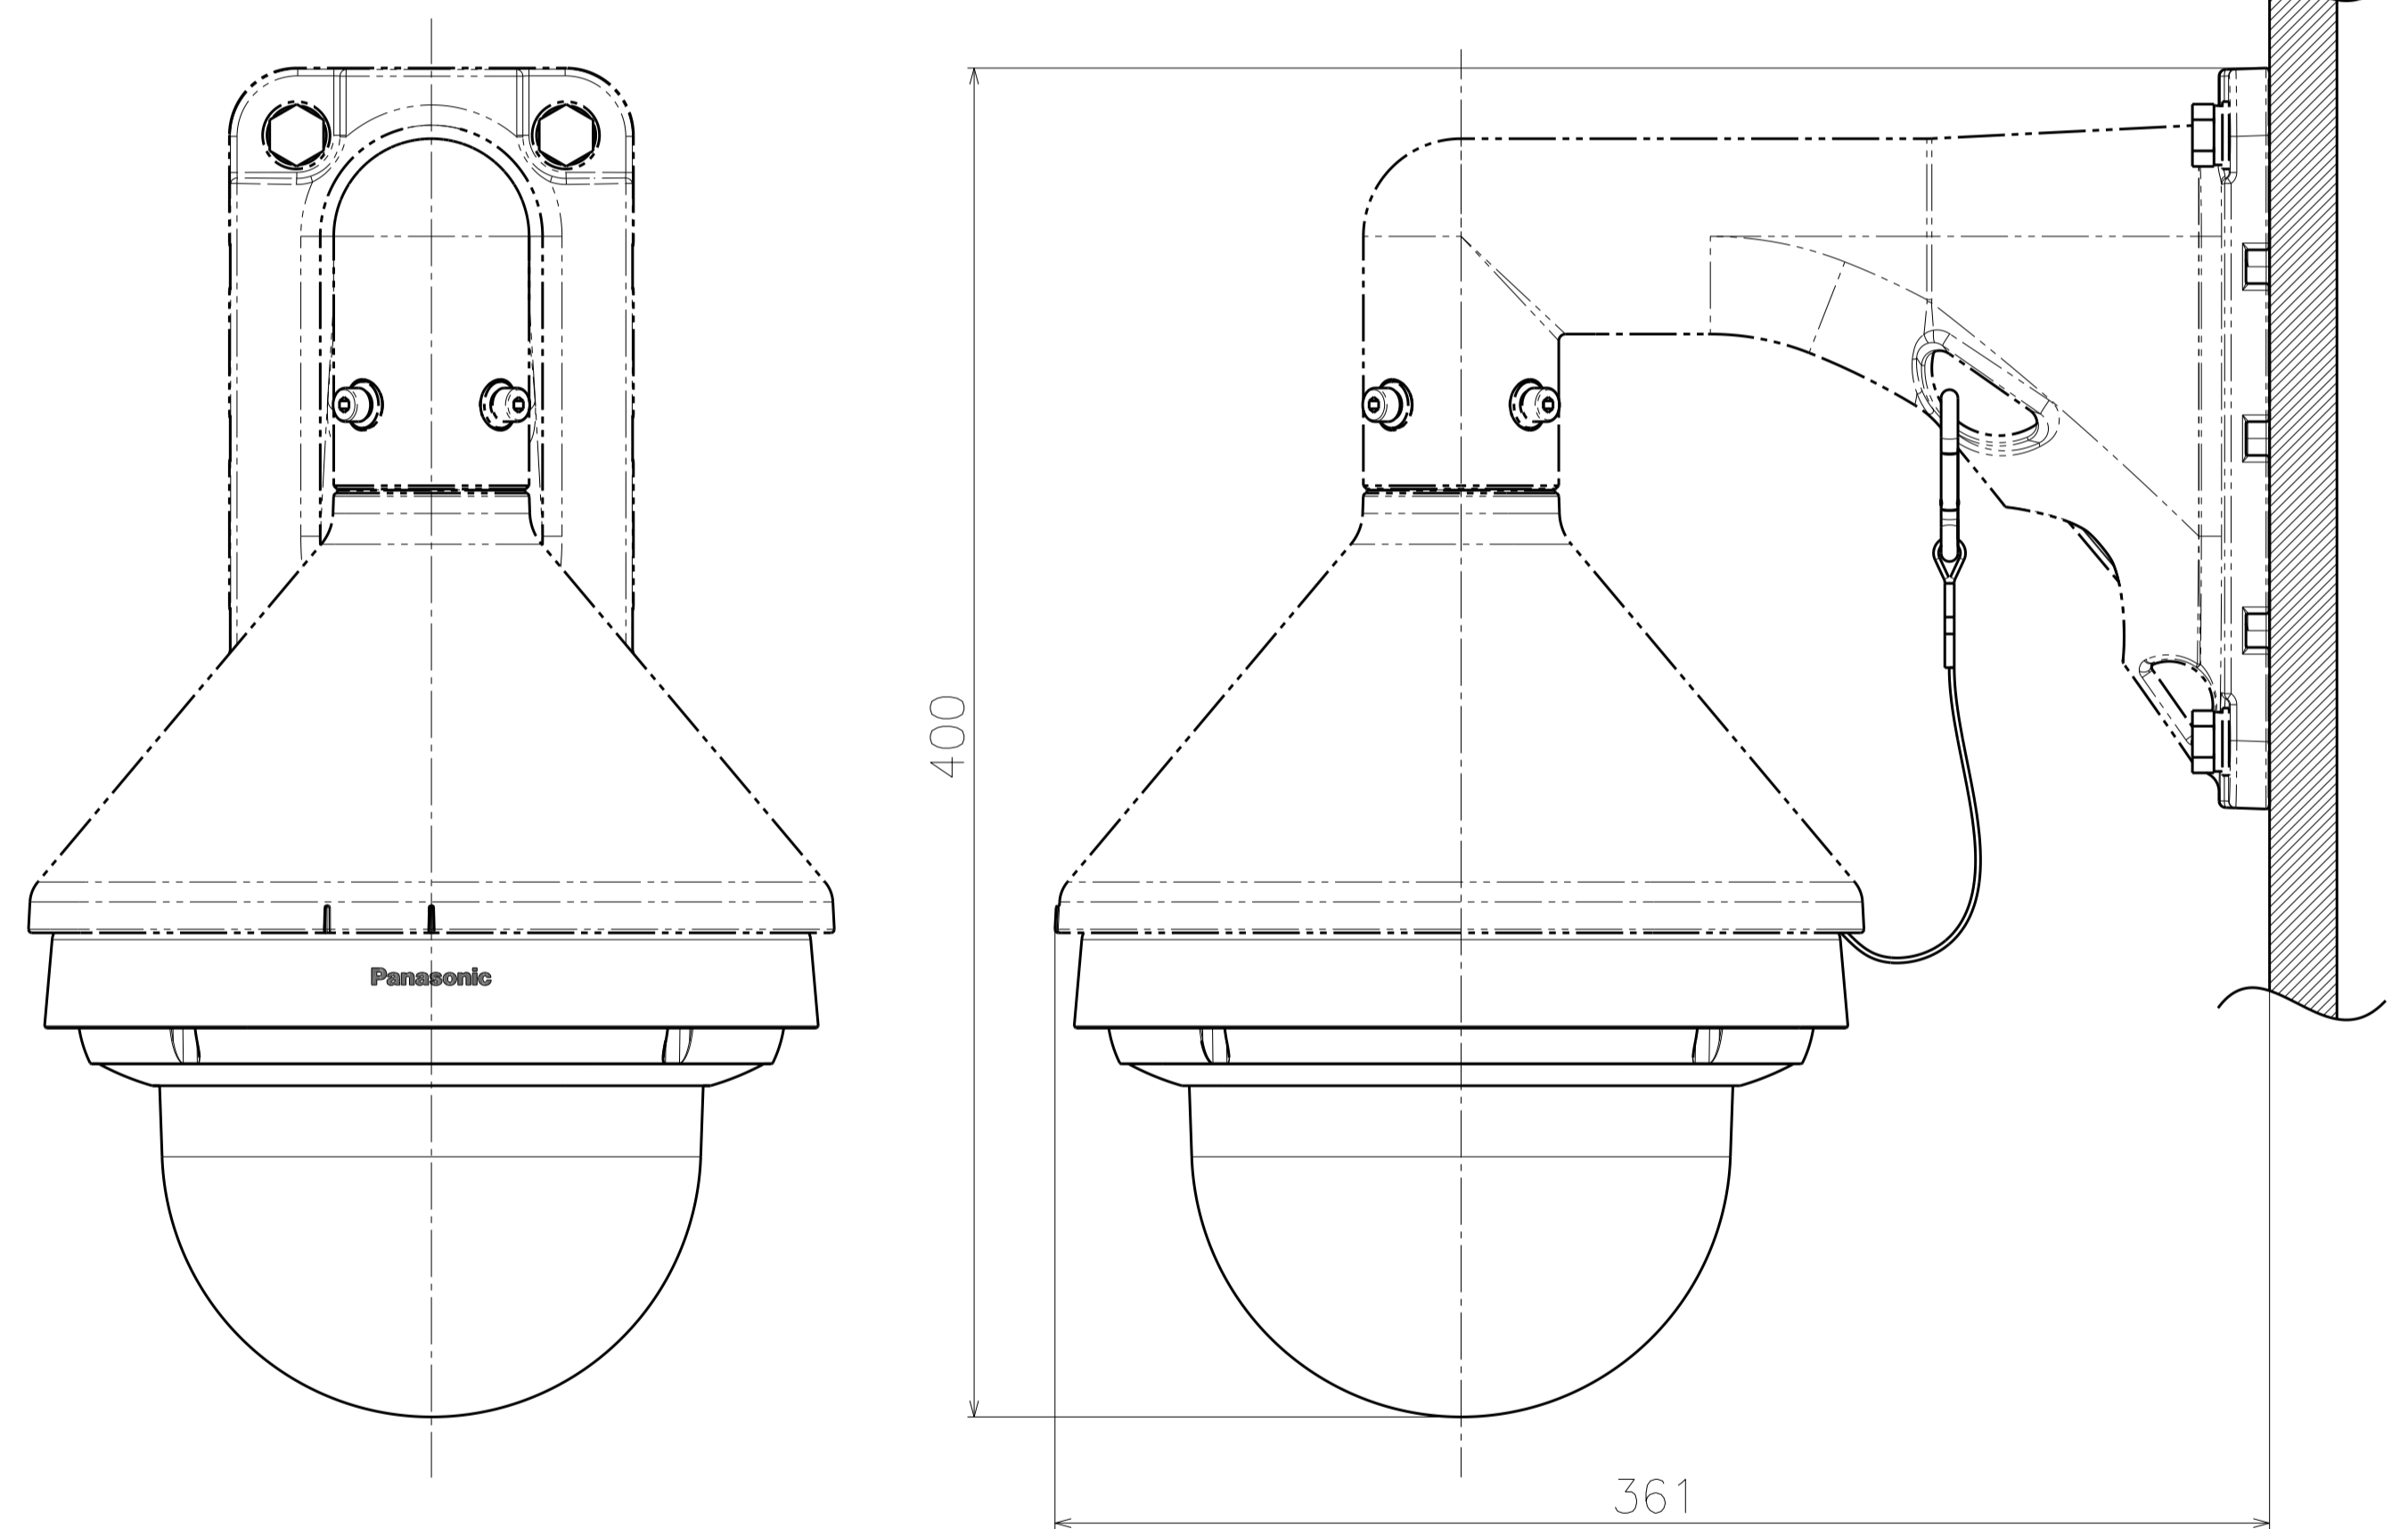

With Attachment Plate

側面図/Side-view	投影面積/Projected area
	0.032 (m ²)

Weight : Approx. 2.7 kg {5.96 lbs} (When using the attachment plate)

WV-S8531N

Removing Dome cover

Removing Dome cover & Rear cover

Position adjust sheet

Template for mounting

Attach to WV-QSR502-W & WV-QCL501-W

	投影面積/Projected area
正面図/Front-view	0.059 (㎡)
側面図/Side-view	0.067 (㎡)

注) WV-QSR502-W,WV-QCL501-Wを含む
 Note) Include WV-QSR502-W,WV-QCL501-W

Attach to WV-QSR502-W & WV-QWL501-W

	投影面積/Projected area
正面図/Front-view	0.059 (㎡)
側面図/Side-view	0.07 (㎡)

注) WV-QSR502-W,WV-QWL501-Wを含む
 Note) Include WV-QSR502-W,WV-QWL501-W