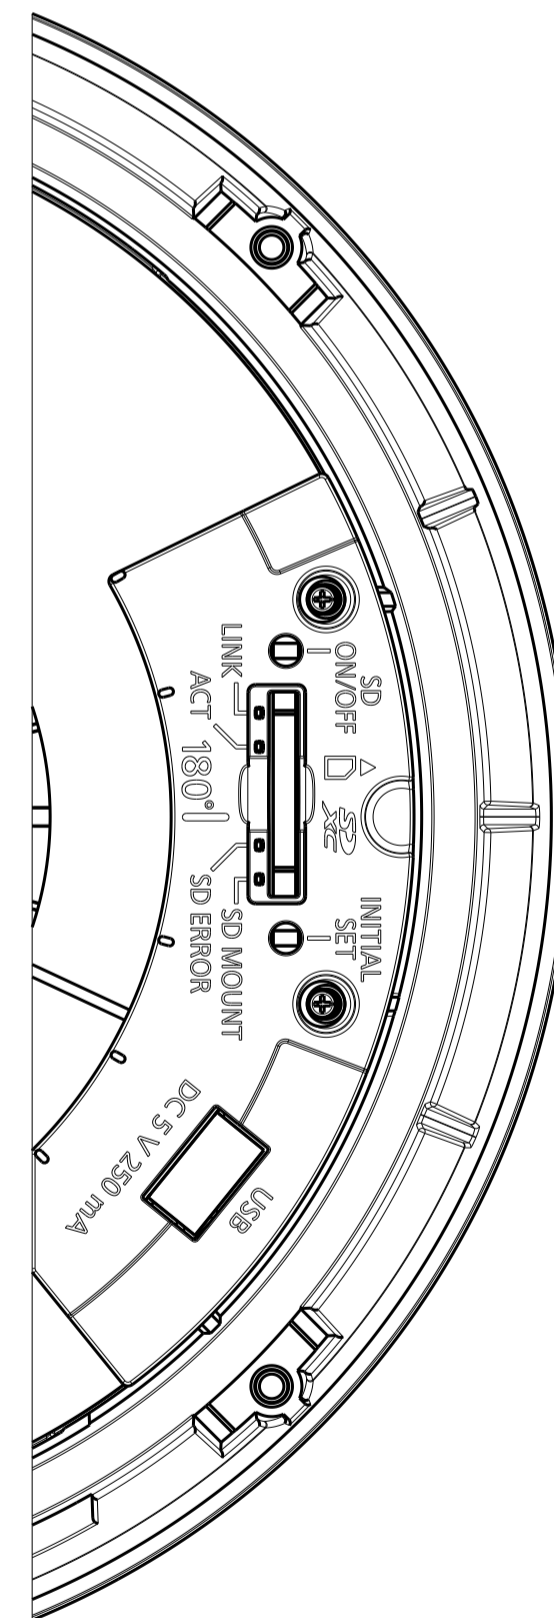

With Attachment Plate

側面図/Side-view	投影面積/Projected area
	0.032 (m ²)

Weight : Approx. 2.7 kg {5.96 lbs} (When using the attachment plate)

WV-S8531N

Removing Dome cover

Removing Dome cover & Rear cover

Position adjust sheet

Template for mounting

Attach to WV-QSR502-W & WV-QCL501-W

	投影面積/Projected area
正面図/Front-view	0.059 (㎡)
側面図/Side-view	0.067 (㎡)

注) WV-QSR502-W,WV-QCL501-Wを含む
 Note) Include WV-QSR502-W,WV-QCL501-W

Attach to WV-QSR502-W & WV-QWL501-W

	投影面積/Projected area
正面図/Front-view	0.059 (㎡)
側面図/Side-view	0.07 (㎡)

注) WV-QSR502-W,WV-QWL501-Wを含む
 Note) Include WV-QSR502-W,WV-QWL501-W