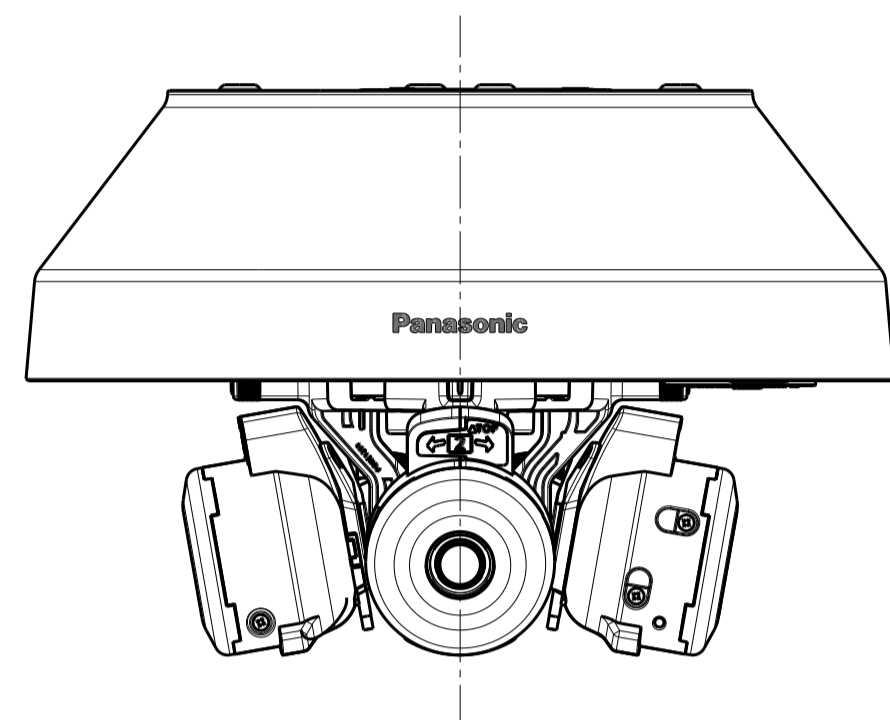

With Attachment Plate

側面図/Side-view	投影面積/Projected area
	0.032 (m ²)

Weight : Approx. 2.7 kg {5.96 lbs} (When using the attachment plate)

WV-S8531N

Removing Dome cover

Removing Dome cover & Rear cover

Position adjust sheet

Template for mounting

Attach to WV-QSR502-W & WV-QCL501-W

	投影面積/Projected area
正面図/Front-view	0.059 (㎡)
側面図/Side-view	0.067 (㎡)

注) WV-QSR502-W,WV-QCL501-Wを含む
 Note) Include WV-QSR502-W,WV-QCL501-W

Attach to WV-QSR502-W & WV-QWL501-W

	投影面積/Projected area
正面図/Front-view	0.059 (㎡)
側面図/Side-view	0.07 (㎡)

注) WV-QSR502-W,WV-QWL501-Wを含む
 Note) Include WV-QSR502-W,WV-QWL501-W