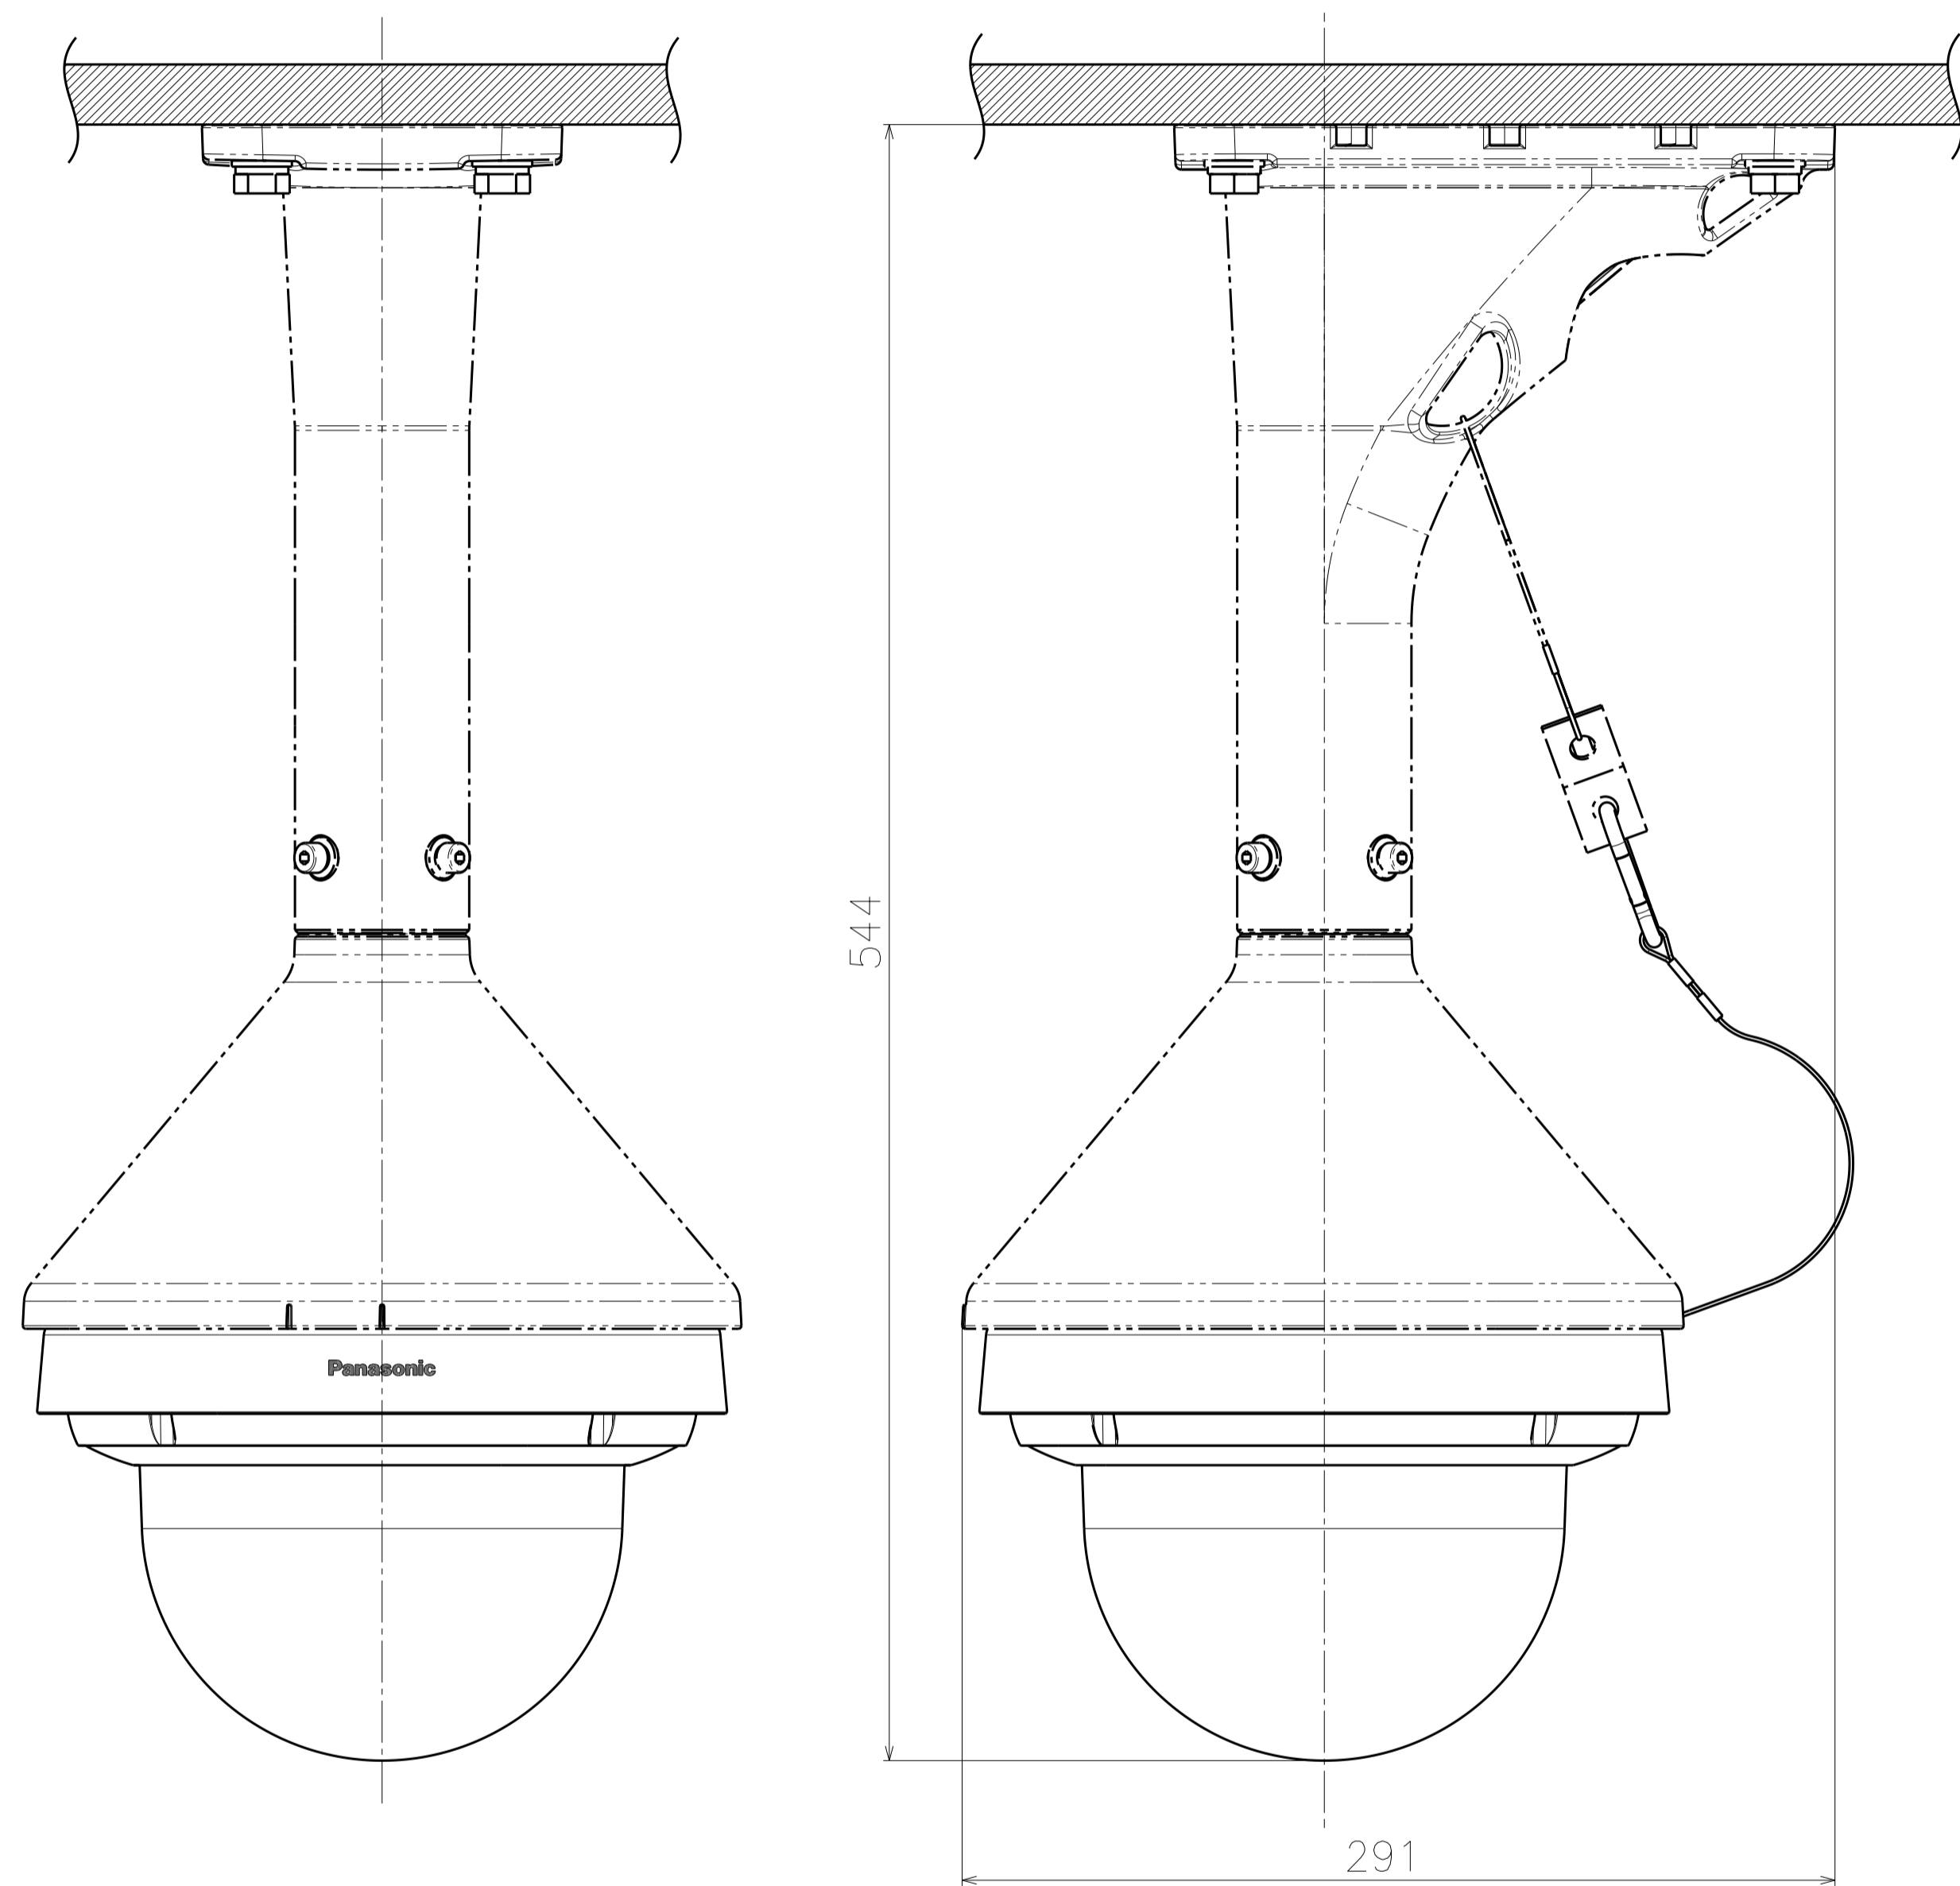

With Attachment Plate

側面図/Side-view	投影面積/Projected area
	0.032 (m ²)

Weight : Approx. 2.7 kg {5.96 lbs} (When using the attachment plate)

WV-S8531N

Removing Dome cover

Removing Dome cover & Rear cover

Position adjust sheet

Template for mounting

Attach to WV-QSR502-W & WV-QCL501-W

	投影面積/Projected area
正面図/Front-view	0.059 (㎡)
側面図/Side-view	0.067 (㎡)

注) WV-QSR502-W,WV-QCL501-Wを含む
 Note) Include WV-QSR502-W,WV-QCL501-W

Attach to WV-QSR502-W & WV-QWL501-W

	投影面積/Projected area
正面図/Front-view	0.059 (㎡)
側面図/Side-view	0.07 (㎡)

注) WV-QSR502-W,WV-QWL501-Wを含む
 Note) Include WV-QSR502-W,WV-QWL501-W