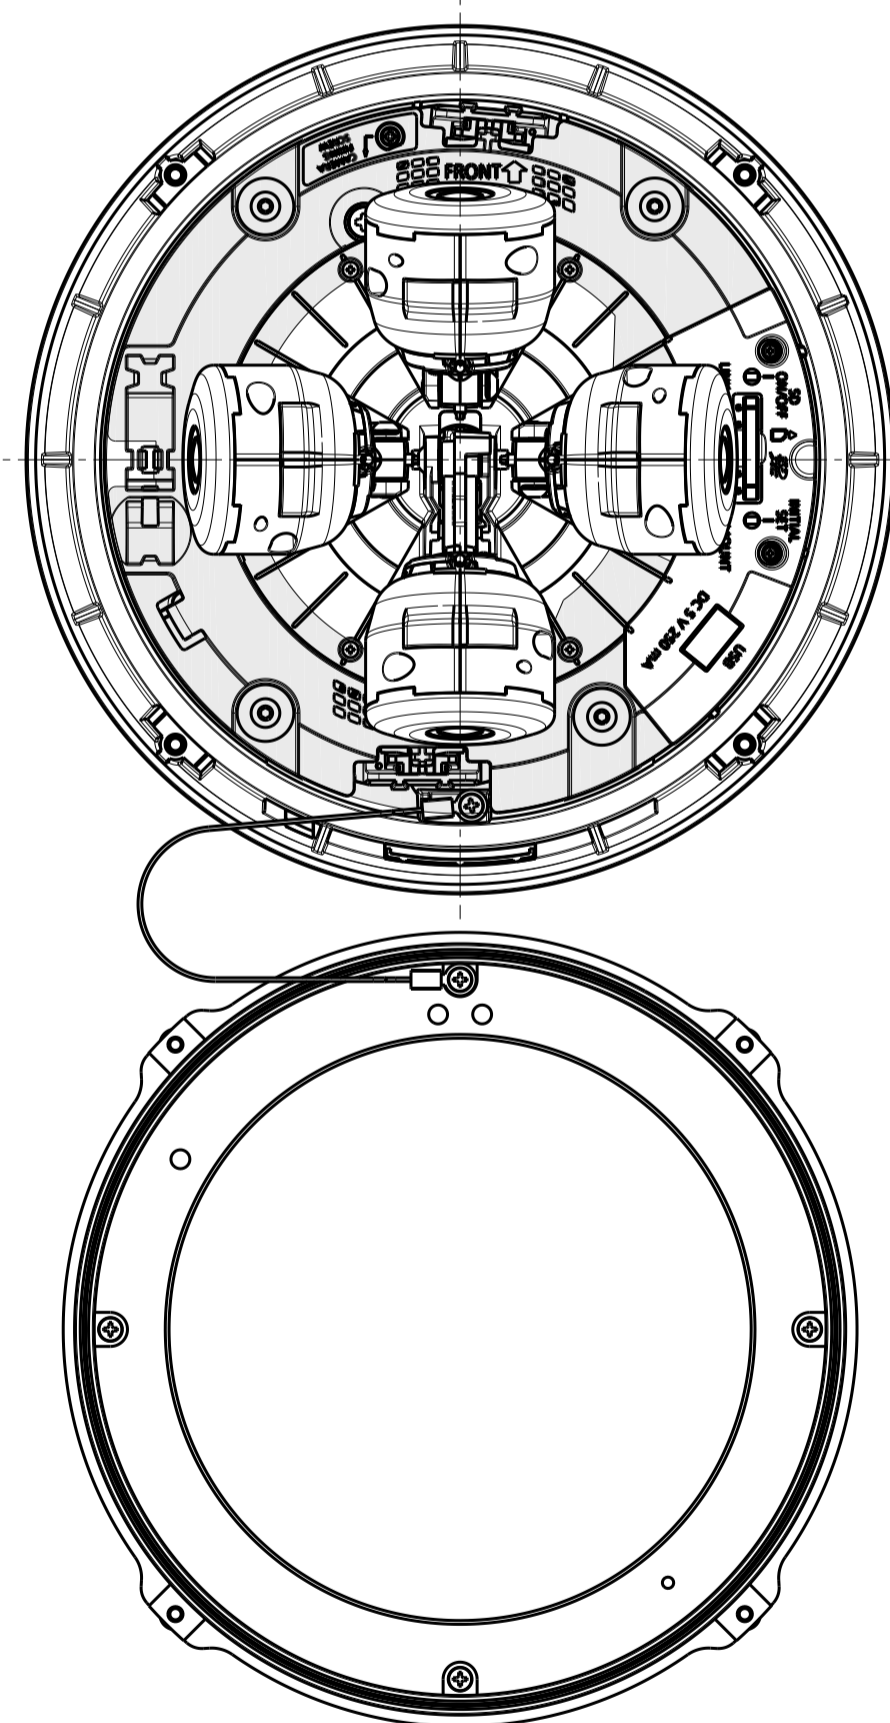

With Attachment Plate

側面図/Side-view	投影面積/Projected area
	0.032 (m ²)

Weight : Approx. 2.7 kg {5.96 lbs} (When using the attachment plate)

WV-S8531N

Removing Dome cover

Removing Dome cover & Rear cover

Position adjust sheet

Template for mounting

Attach to WV-QSR502-W & WV-QCL501-W

	投影面積/Projected area
正面図/Front-view	0.059 (㎡)
側面図/Side-view	0.067 (㎡)

注) WV-QSR502-W,WV-QCL501-Wを含む
 Note) Include WV-QSR502-W,WV-QCL501-W

Attach to WV-QSR502-W & WV-QWL501-W

	投影面積/Projected area
正面図/Front-view	0.059 (㎡)
側面図/Side-view	0.07 (㎡)

注) WV-QSR502-W,WV-QWL501-Wを含む
 Note) Include WV-QSR502-W,WV-QWL501-W