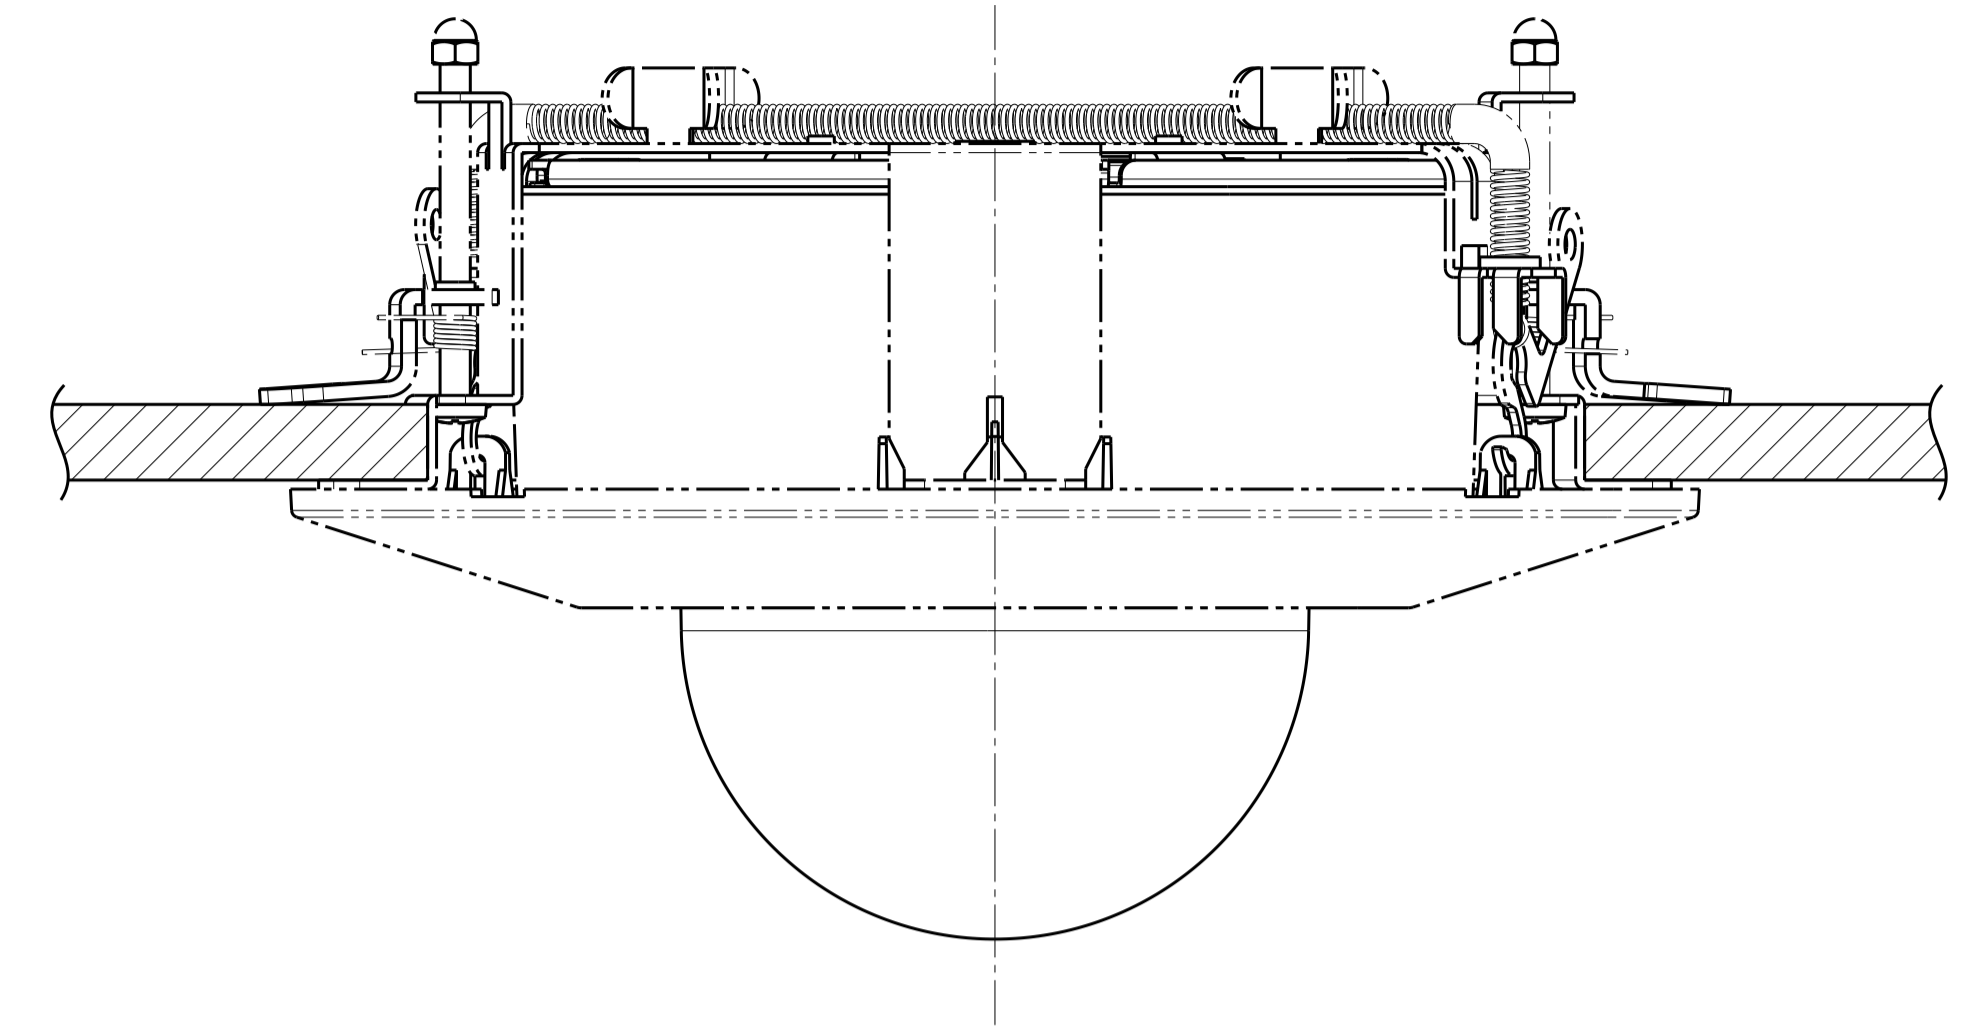

**With Attachment plate**

Weight : Approx. 830 g {1.83 lbs} (When using the Attachment plate)

WV-S2272L

View A

View A

S=2:1

Without Enclosure

Template for mounting

Attach to WV-QSR501-W

Attach to WV-QEM100-W

Attach to WV-QWL500-W

Attach to WV-QCL100-W

Attach to WV-Q105A

WV-S2272L