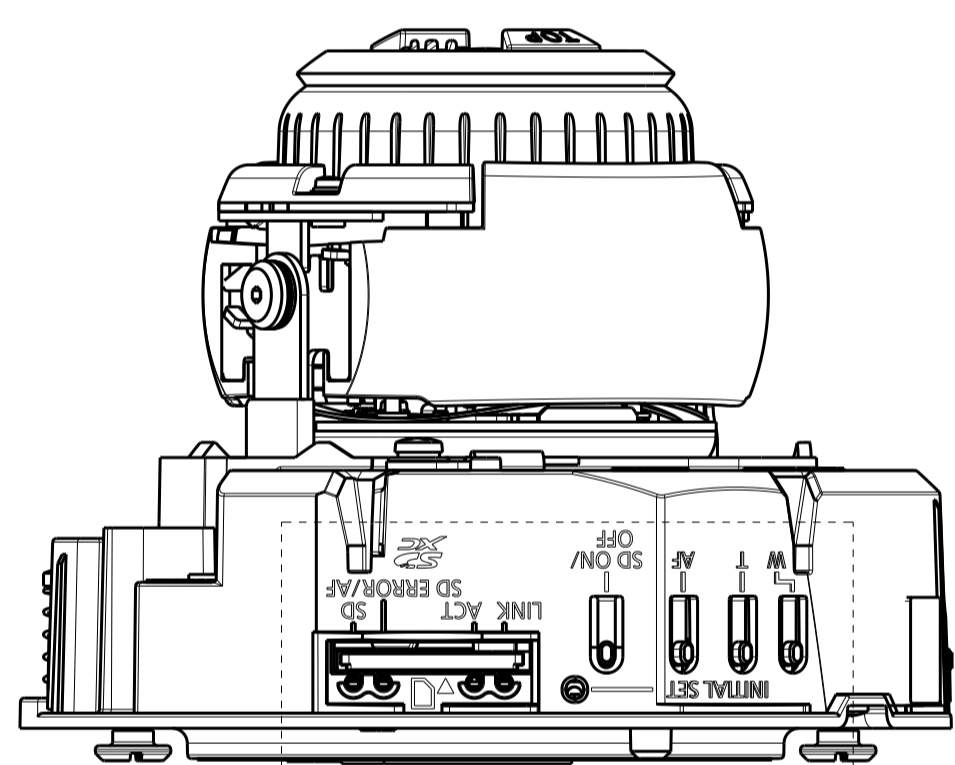

**With Attachment plate**

Weight : Approx. 830 g {1.83 lbs} (When using the Attachment plate)

WV-S2272L

View A

View A

S=2:1

Without Enclosure

Template for mounting

Attach to WV-QSR501-W

Attach to WV-QEM100-W

Attach to WV-QWL500-W

Attach to WV-QCL100-W

Attach to WV-Q105A

WV-S2272L