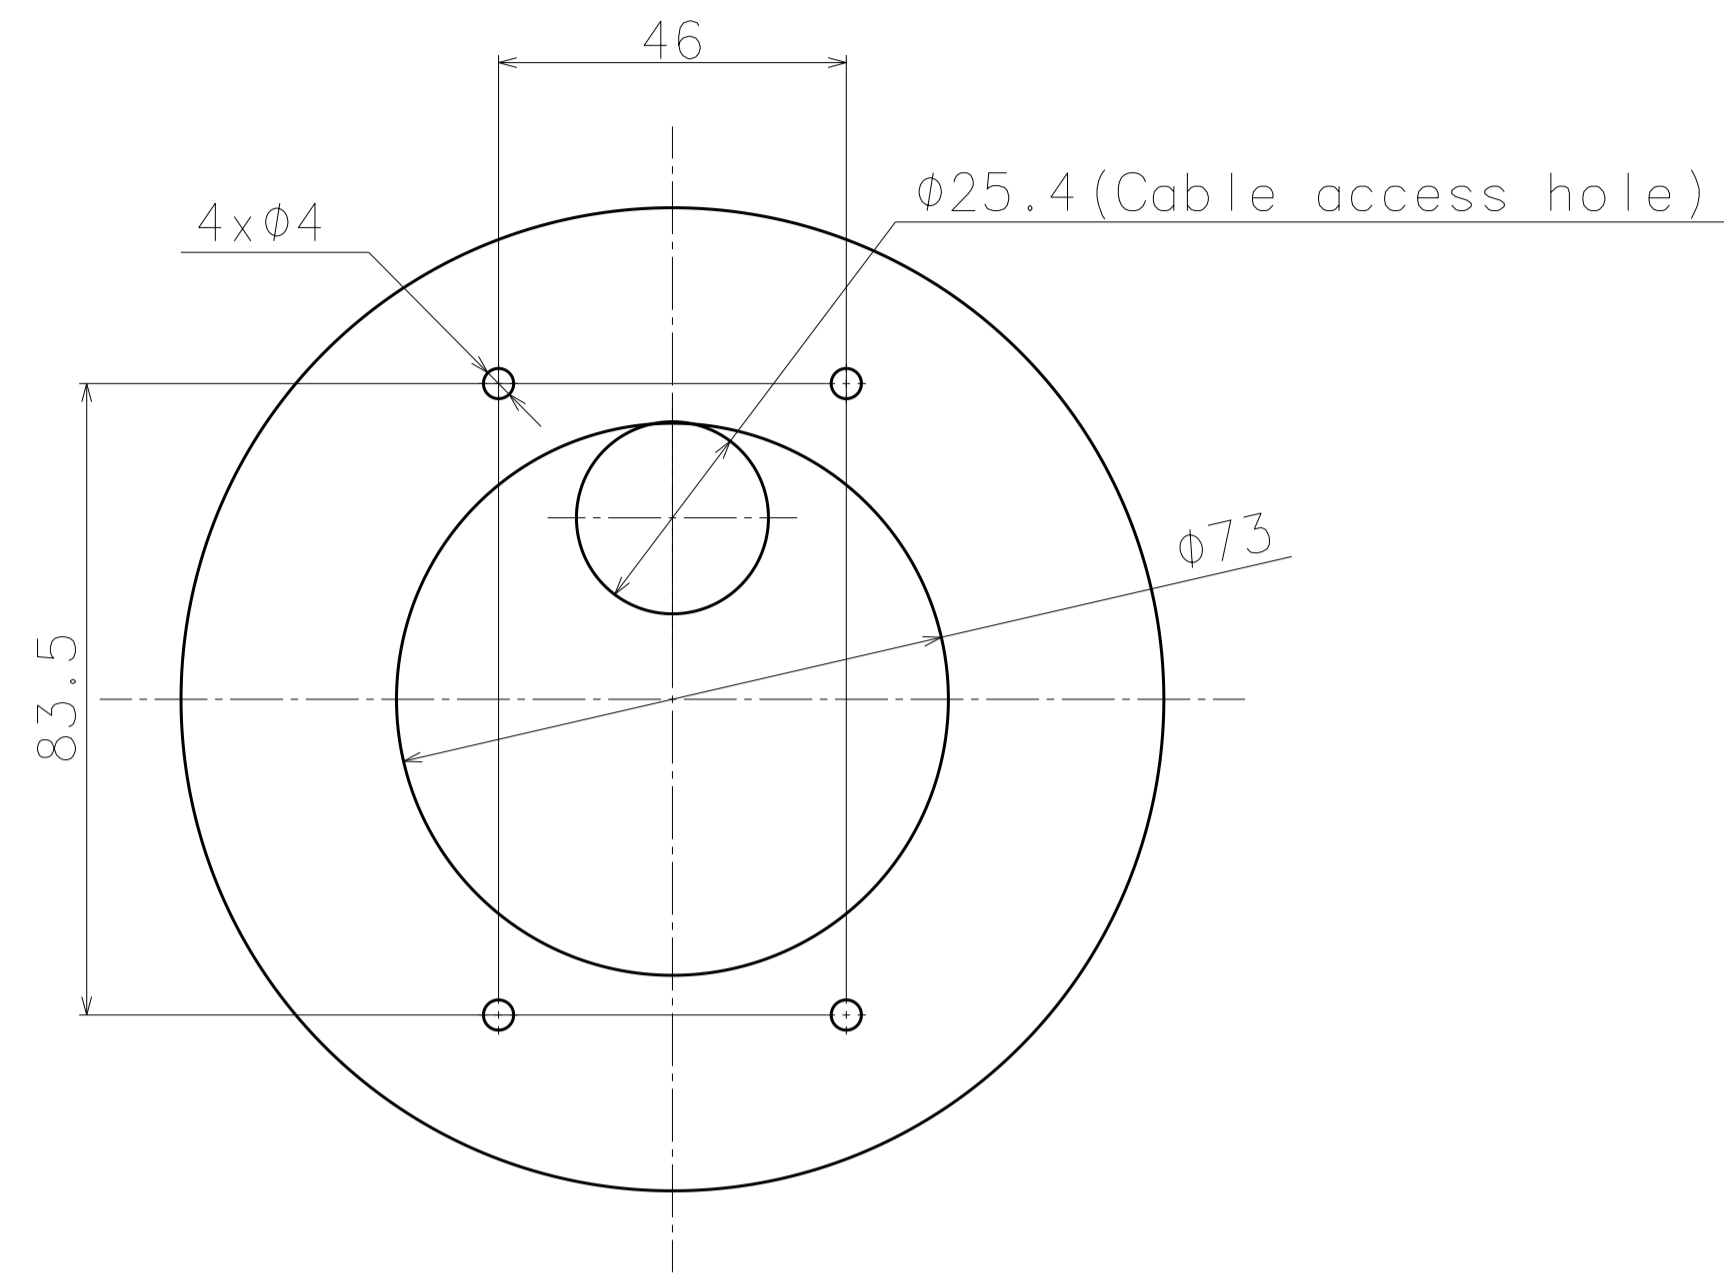

**With Attachment plate**

Weight : Approx. 830 g {1.83 lbs} (When using the Attachment plate)

WV-S2272L

View A

View A

S=2:1

Without Enclosure

Template for mounting

Attach to WV-QSR501-W

Attach to WV-QEM100-W

Attach to WV-QWL500-W

Attach to WV-QCL100-W

Attach to WV-Q105A

WV-S2272L