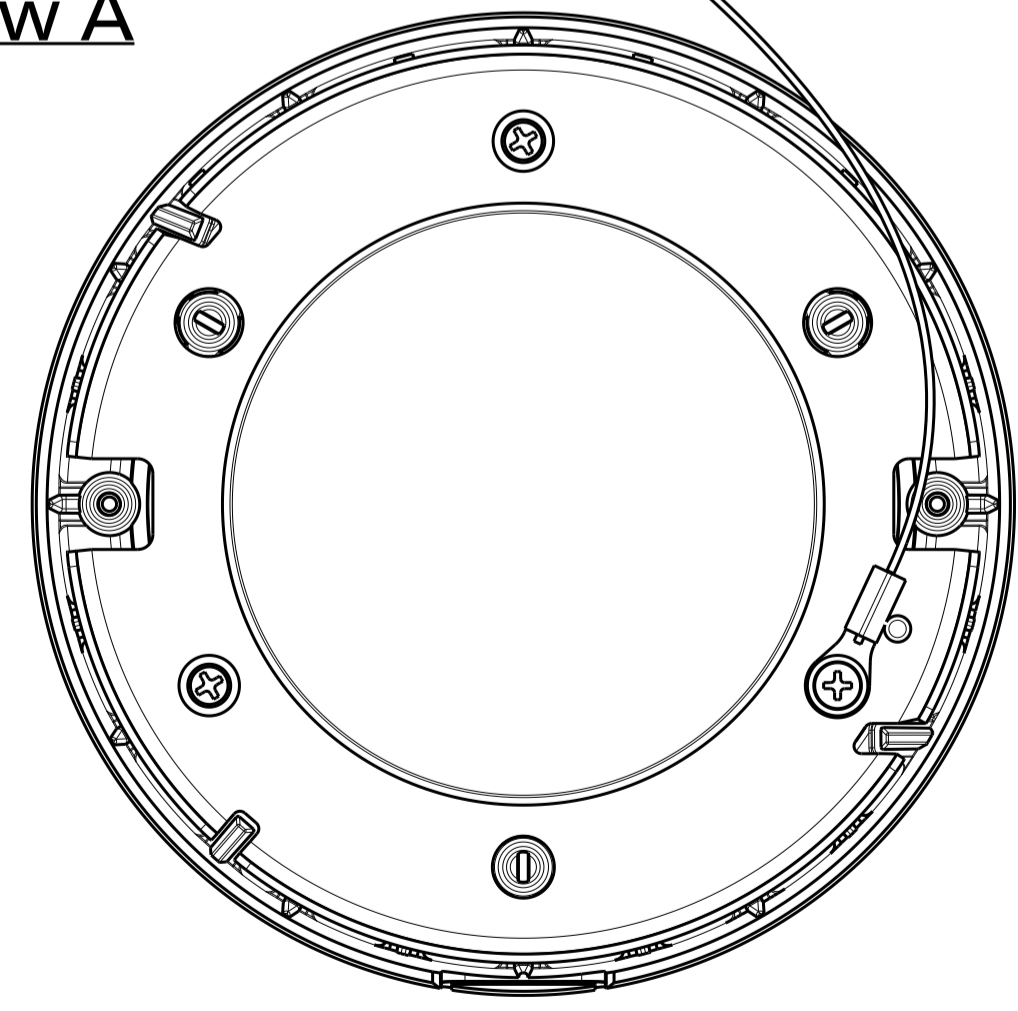

**With Attachment plate**

Weight : Approx. 830 g {1.83 lbs} (When using the Attachment plate)

WV-S2272L

View A

View A

S=2:1

Without Enclosure

Template for mounting

Attach to WV-QSR501-W

Attach to WV-QEM100-W

Attach to WV-QWL500-W

Attach to WV-QCL100-W

Attach to WV-Q105A

WV-S2272L