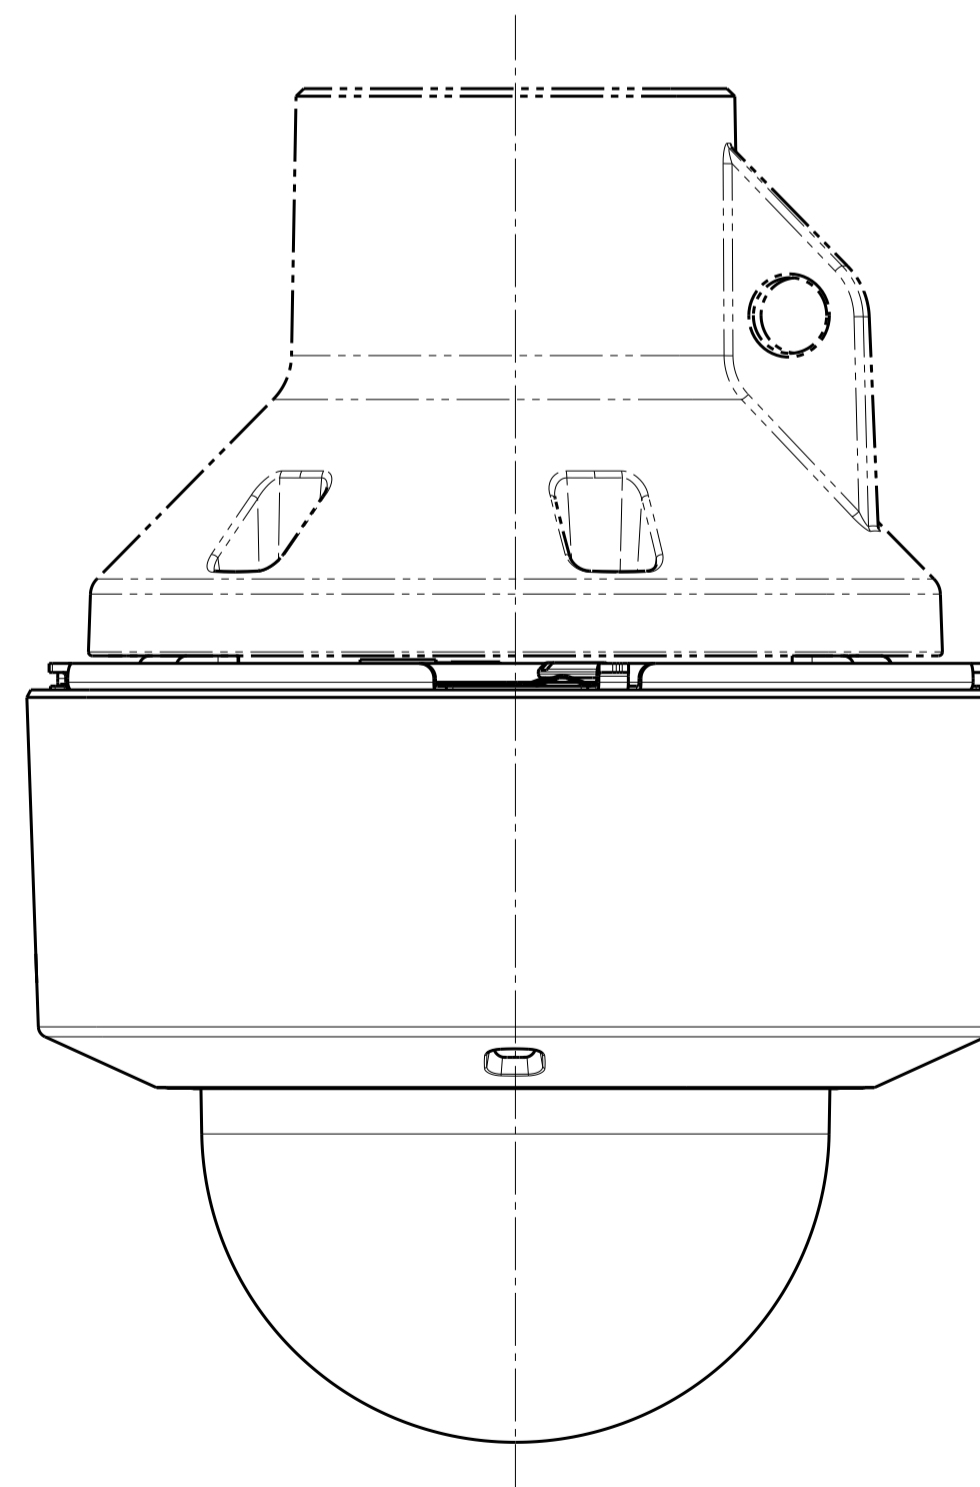

Attach to WV-QCL100-W