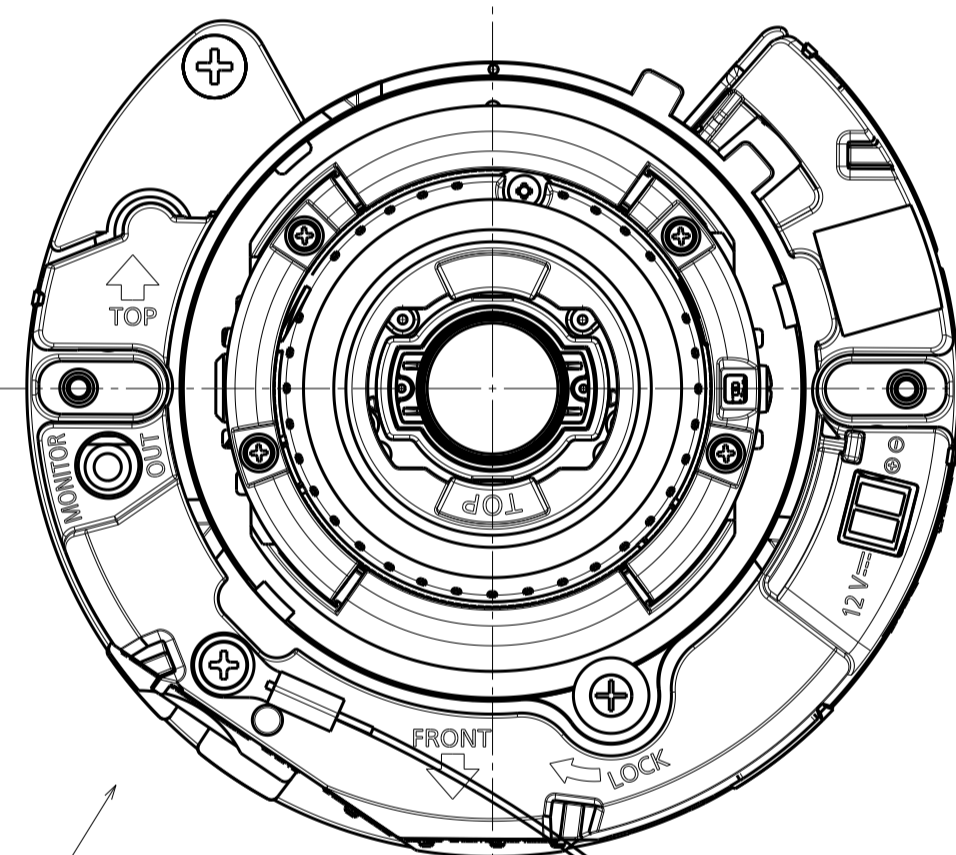

**With Attachment plate**

Weight : Approx. 830 g {1.83 lbs} (When using the Attachment plate)

WV-S2272L

View A

View A

S=2:1

Without Enclosure

Template for mounting

Attach to WV-QSR501-W

Attach to WV-QEM100-W

Attach to WV-QWL500-W

Attach to WV-QCL100-W

Attach to WV-Q105A

WV-S2272L