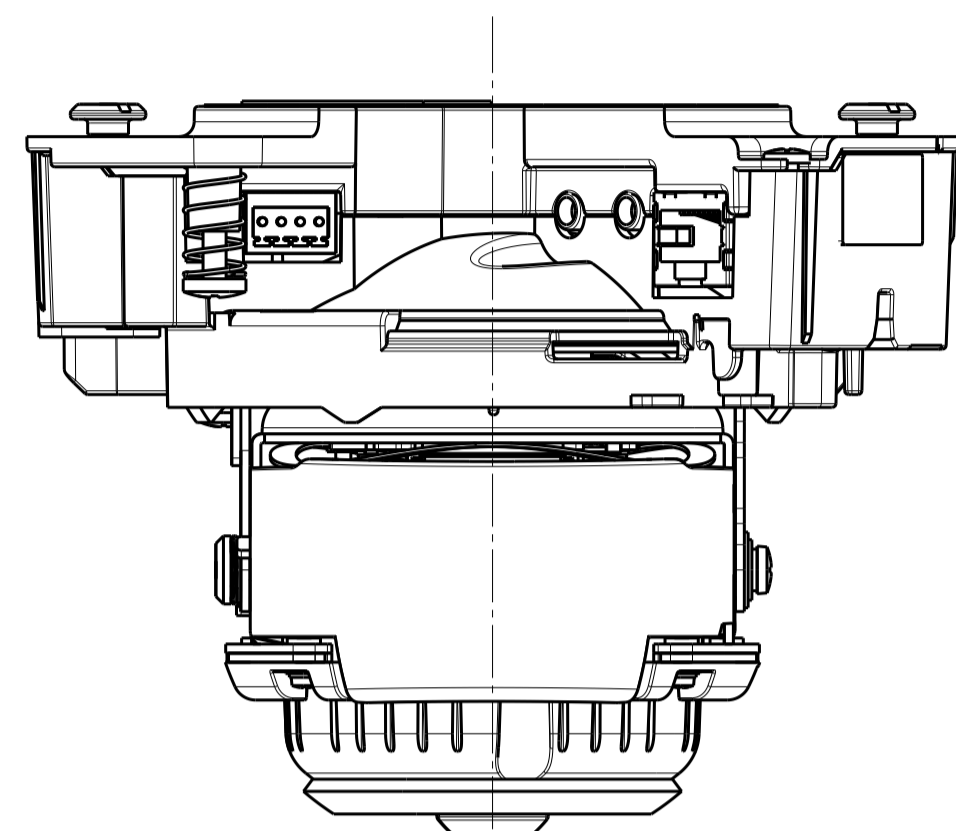

**With Attachment plate**

Weight : Approx. 830 g {1.83 lbs} (When using the Attachment plate)

WV-S2272L

View A

View A

S=2:1

Without Enclosure

Template for mounting

Attach to WV-QSR501-W

Attach to WV-QEM100-W

Attach to WV-QWL500-W

Attach to WV-QCL100-W

Attach to WV-Q105A

WV-S2272L