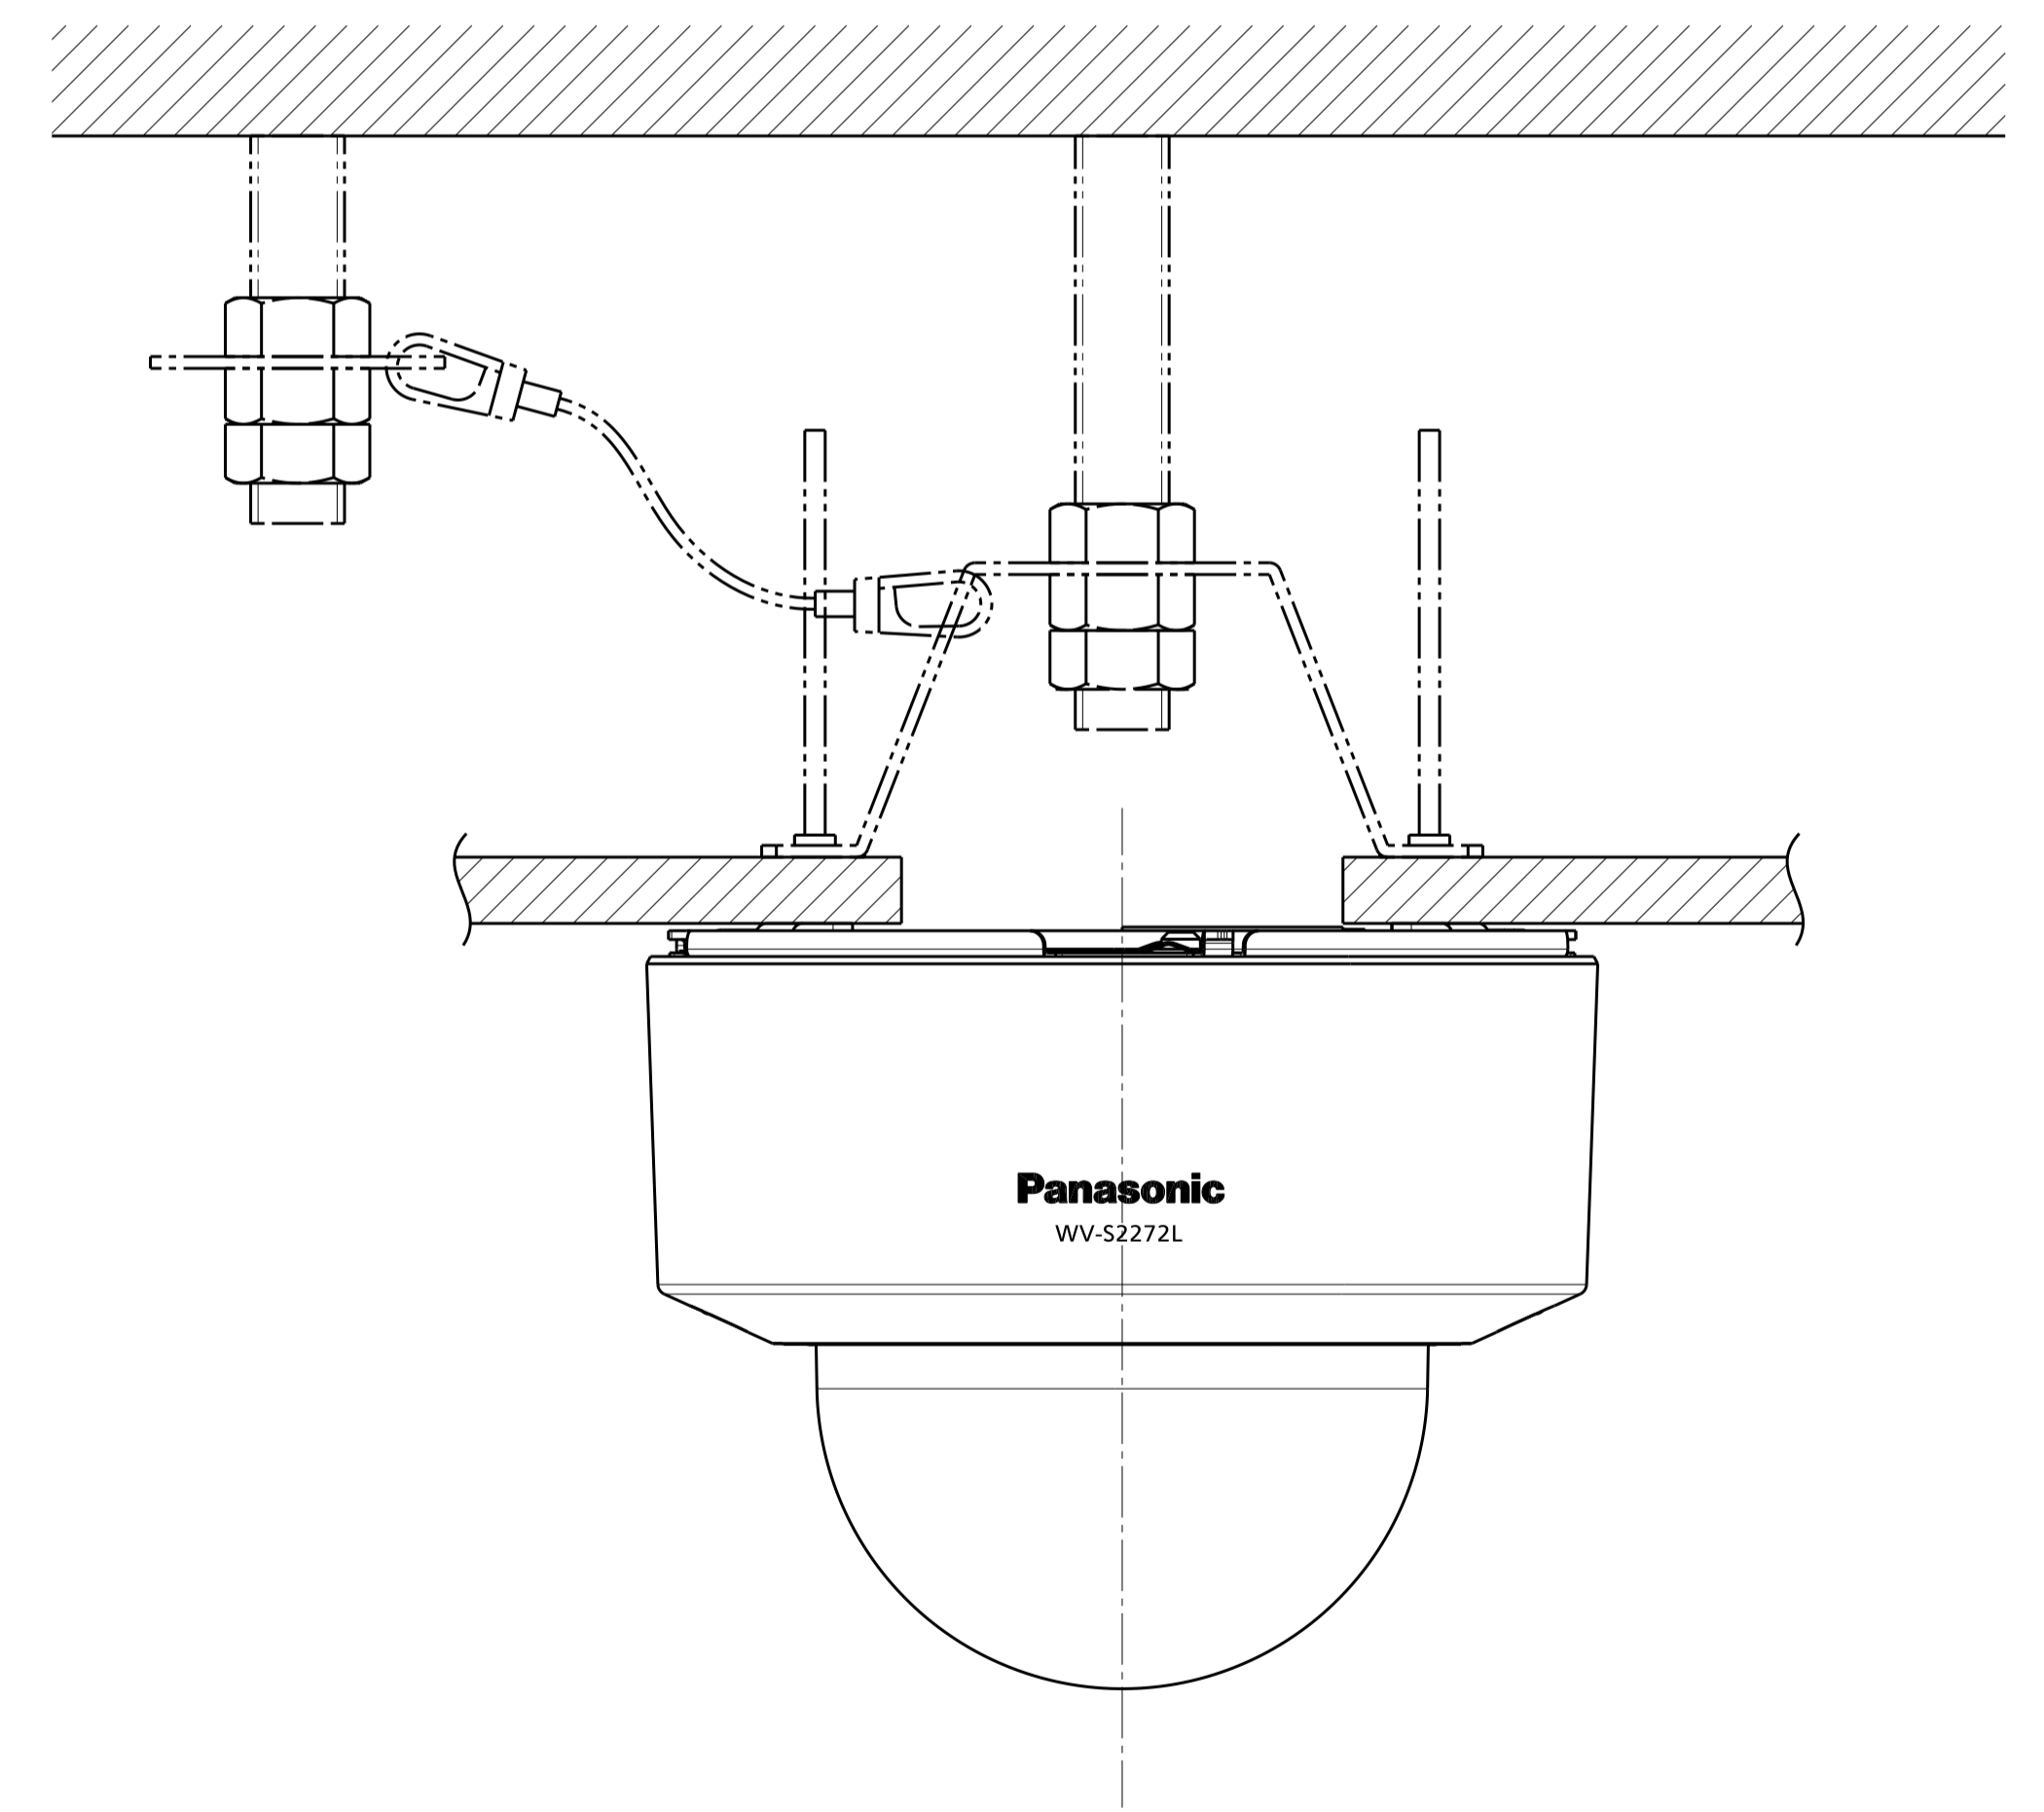

**With Attachment plate**

Weight : Approx. 830 g {1.83 lbs} (When using the Attachment plate)

WV-S2272L

View A

View A

S=2:1

Without Enclosure

Template for mounting

Attach to WV-QSR501-W

Attach to WV-QEM100-W

Attach to WV-QWL500-W

Attach to WV-QCL100-W

Attach to WV-Q105A

WV-S2272L