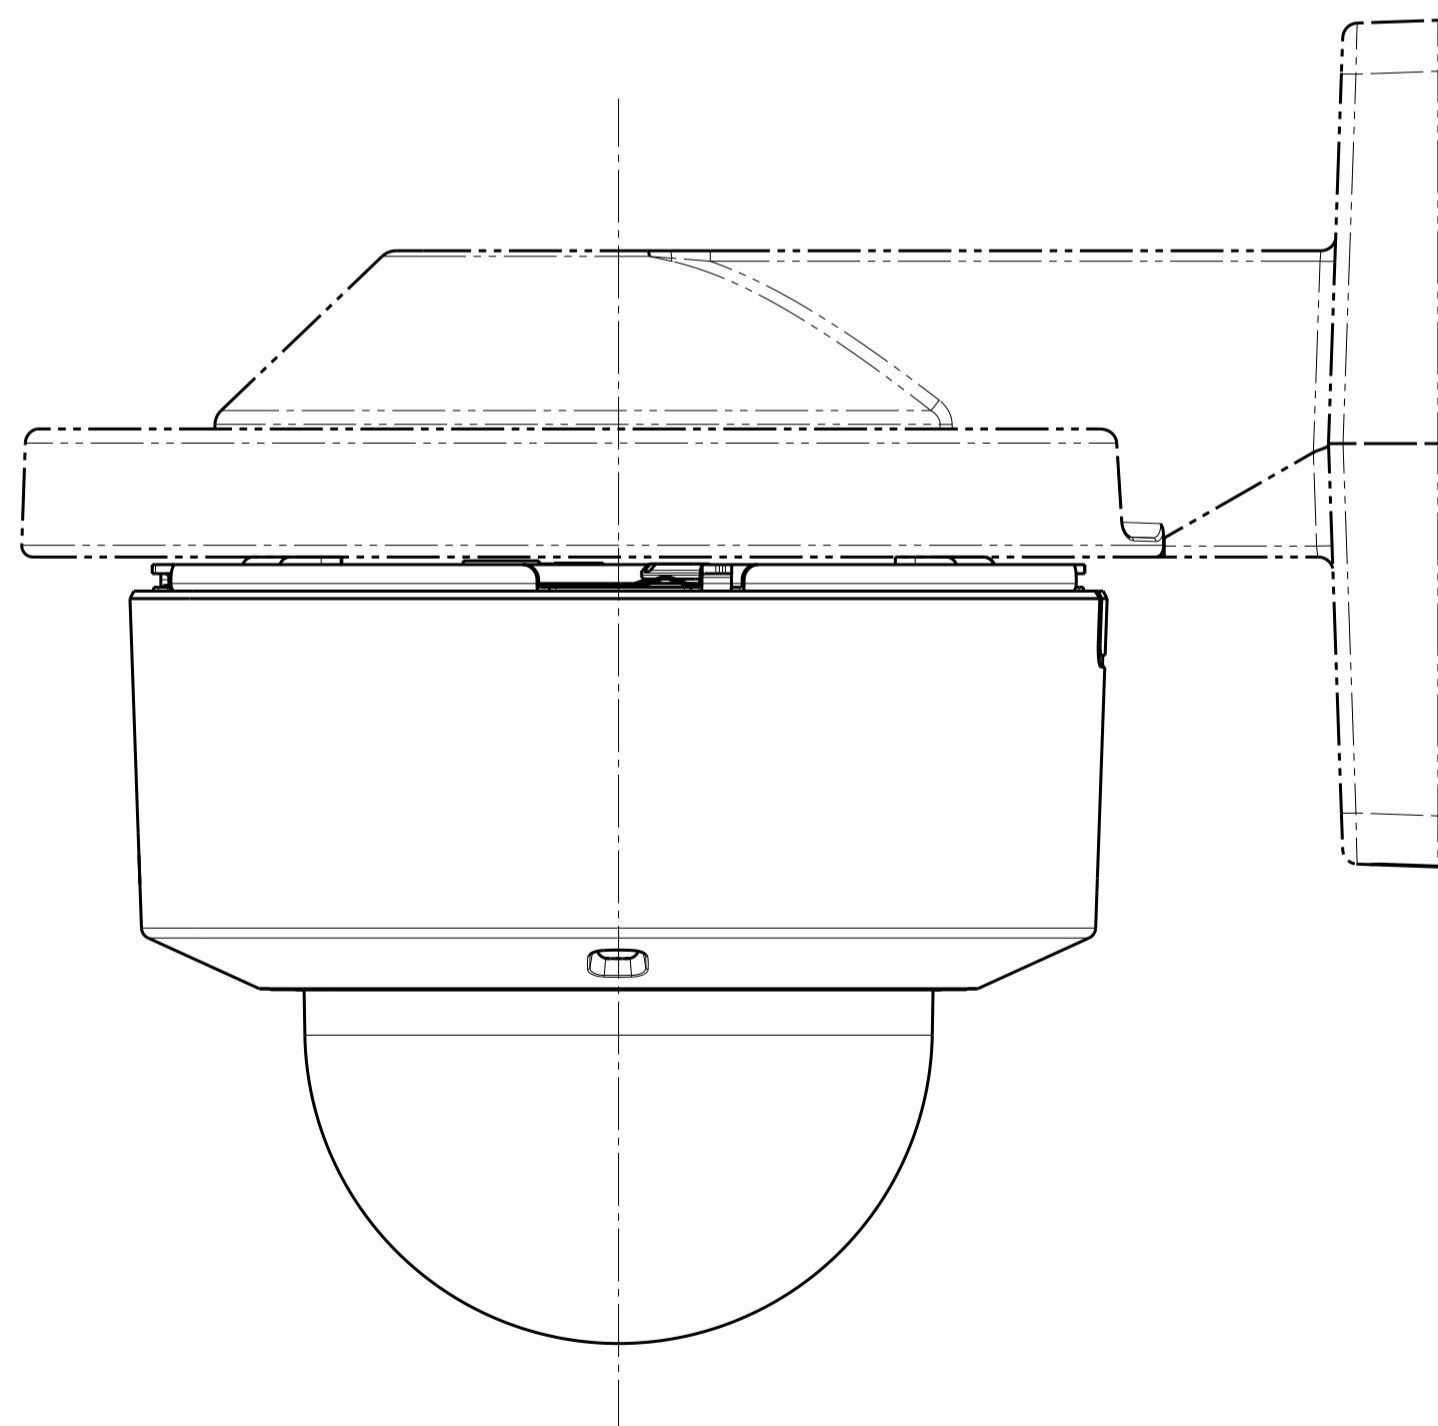

**With Attachment plate**

Weight : Approx. 830 g {1.83 lbs} (When using the Attachment plate)

WV-S2272L

View A

View A

S=2:1

Without Enclosure

Template for mounting

Attach to WV-QSR501-W

Attach to WV-QEM100-W

Attach to WV-QWL500-W

Attach to WV-QCL100-W

Attach to WV-Q105A

WV-S2272L