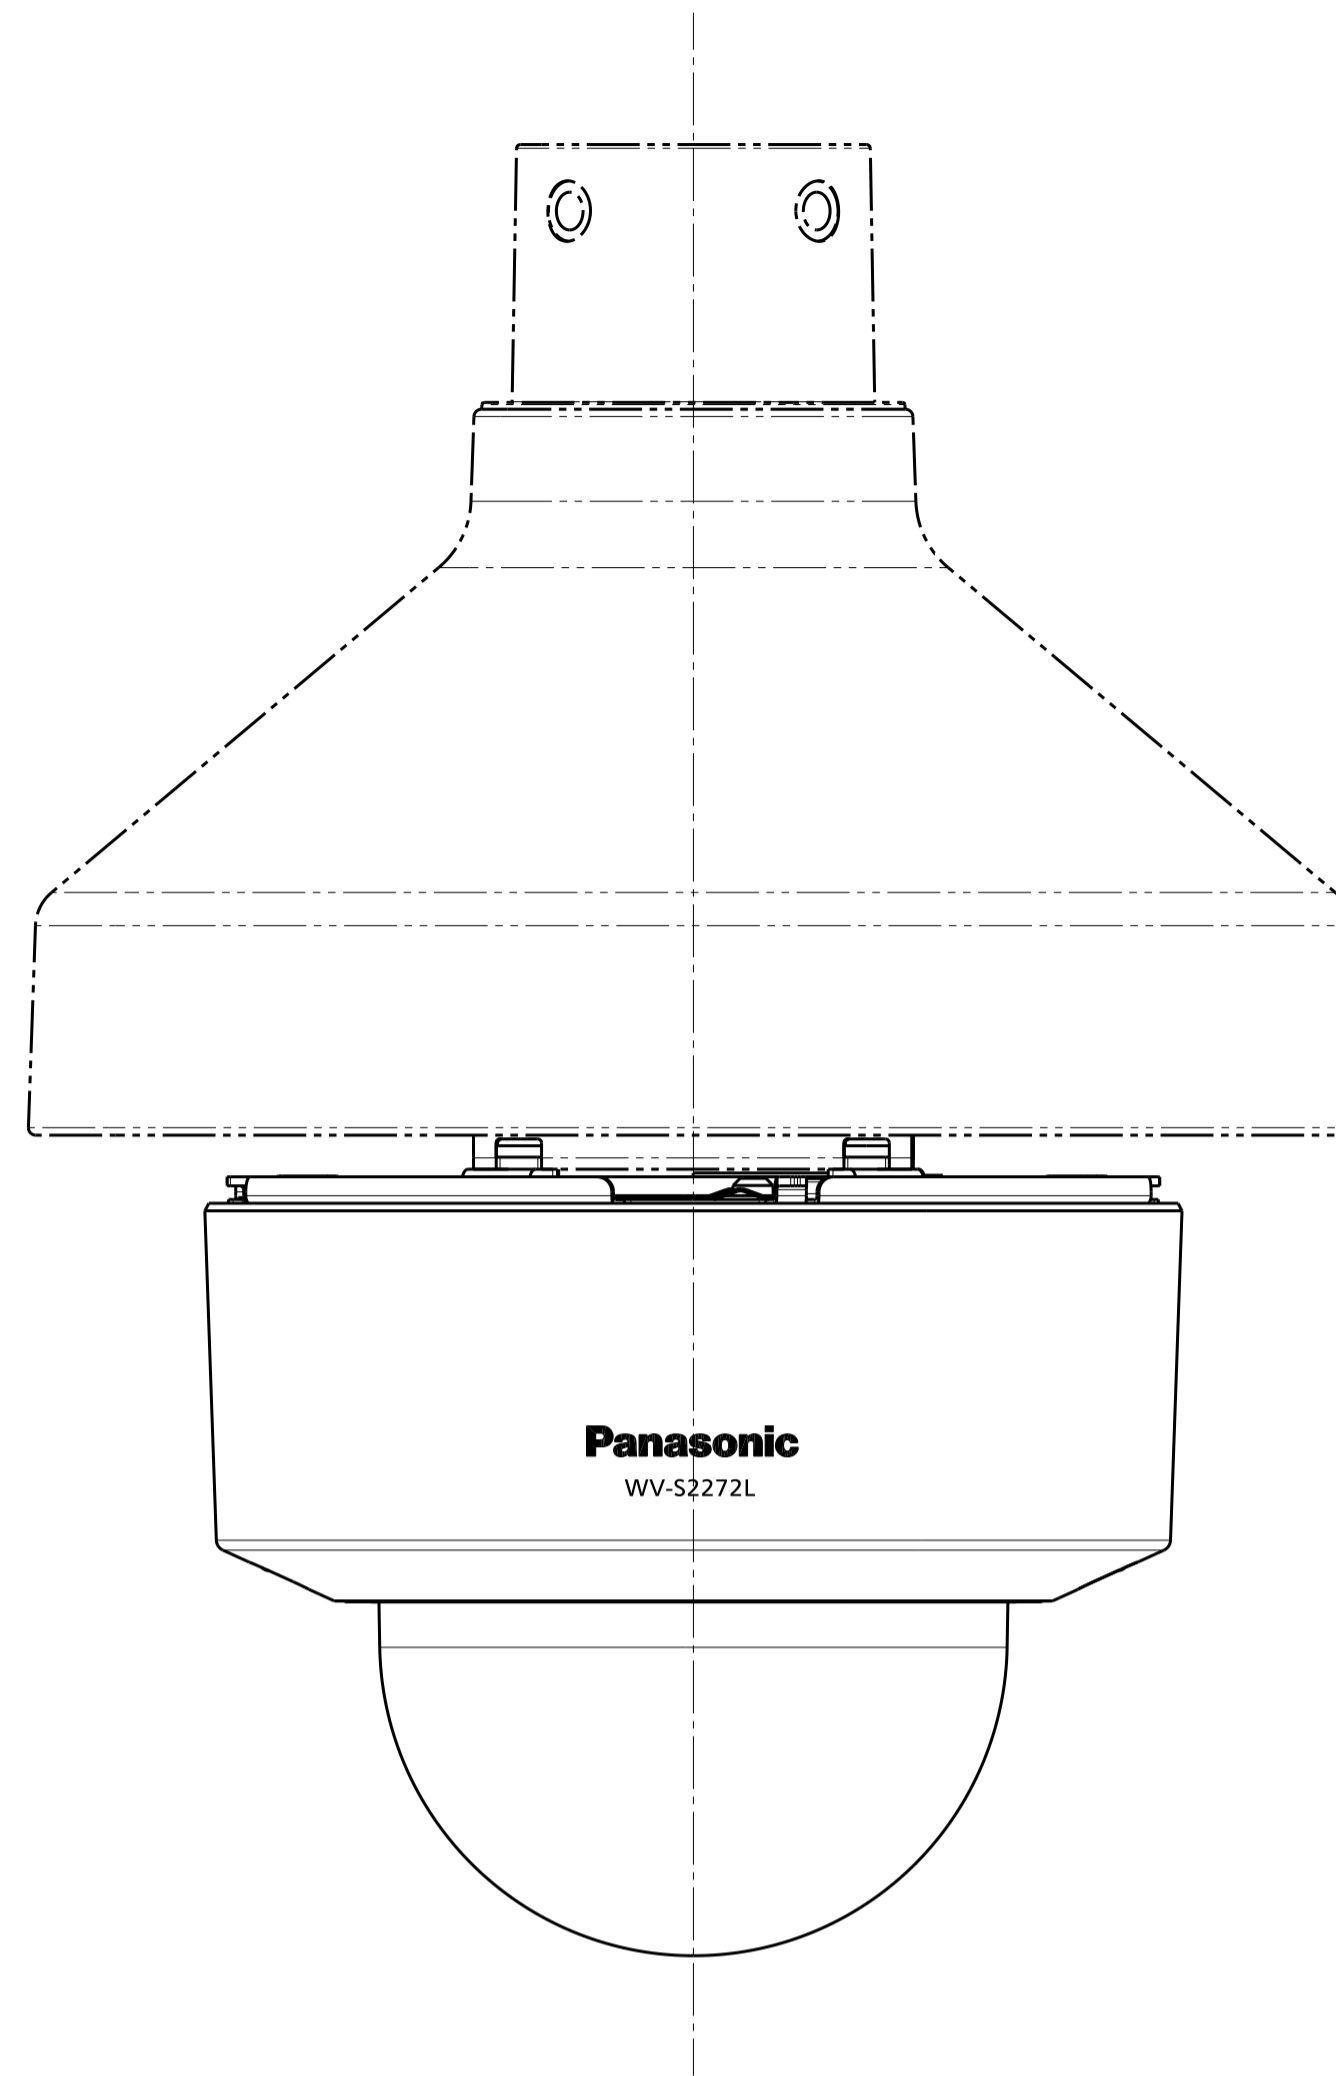

**With Attachment plate**

Weight : Approx. 830 g {1.83 lbs} (When using the Attachment plate)

WV-S2272L

View A

View A

S=2:1

Without Enclosure

Template for mounting

Attach to WV-QSR501-W

Attach to WV-QEM100-W

Attach to WV-QWL500-W

Attach to WV-QCL100-W

Attach to WV-Q105A

WV-S2272L