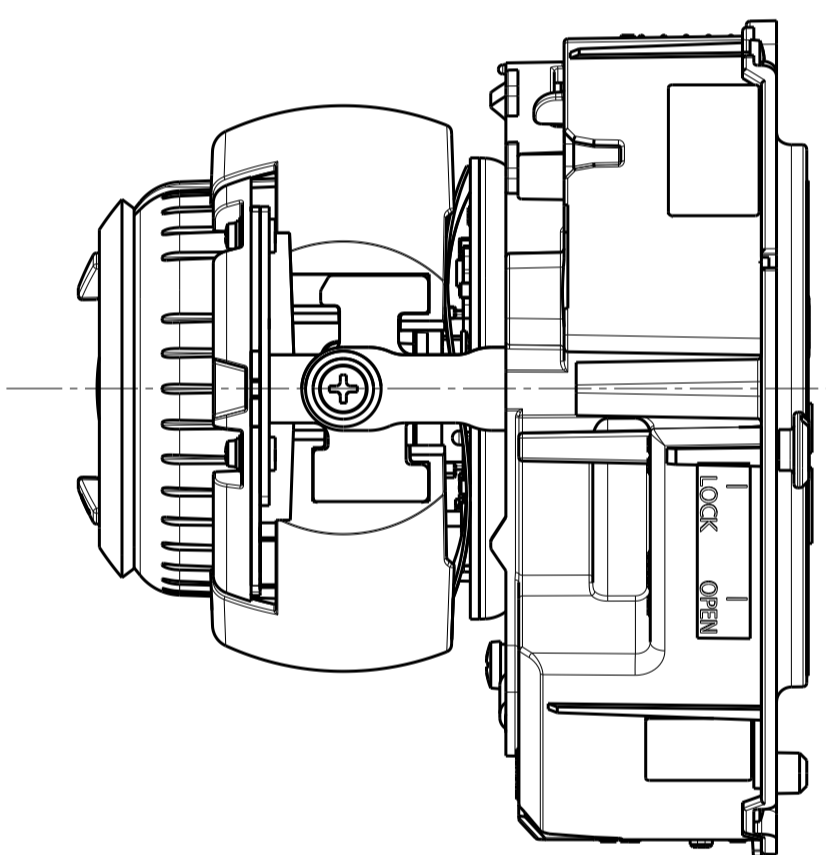

**With Attachment plate**

Weight : Approx. 830 g {1.83 lbs} (When using the Attachment plate)

WV-S2272L

View A

View A

S=2:1

Without Enclosure

Template for mounting

Attach to WV-QSR501-W

Attach to WV-QEM100-W

Attach to WV-QWL500-W

Attach to WV-QCL100-W

Attach to WV-Q105A

WV-S2272L