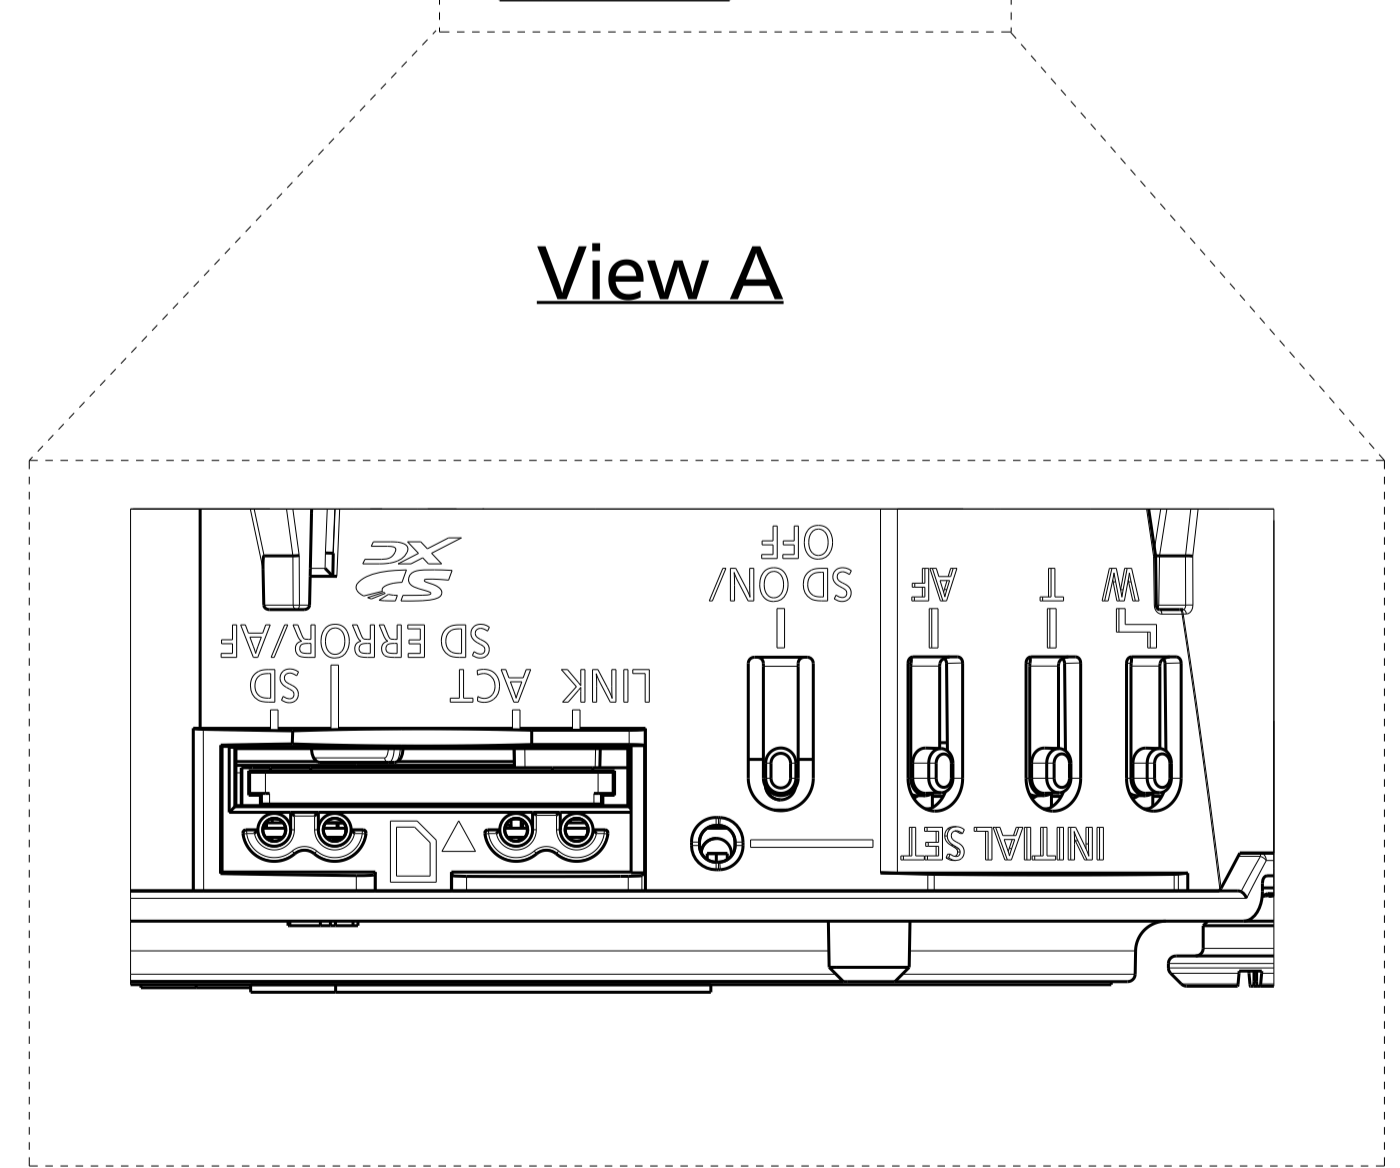

**With Attachment plate**

Weight : Approx. 830 g {1.83 lbs} (When using the Attachment plate)

WV-S2272L

View A

View A

S=2:1

Without Enclosure

Template for mounting

Attach to WV-QSR501-W

Attach to WV-QEM100-W

Attach to WV-QWL500-W

Attach to WV-QCL100-W

Attach to WV-Q105A

WV-S2272L