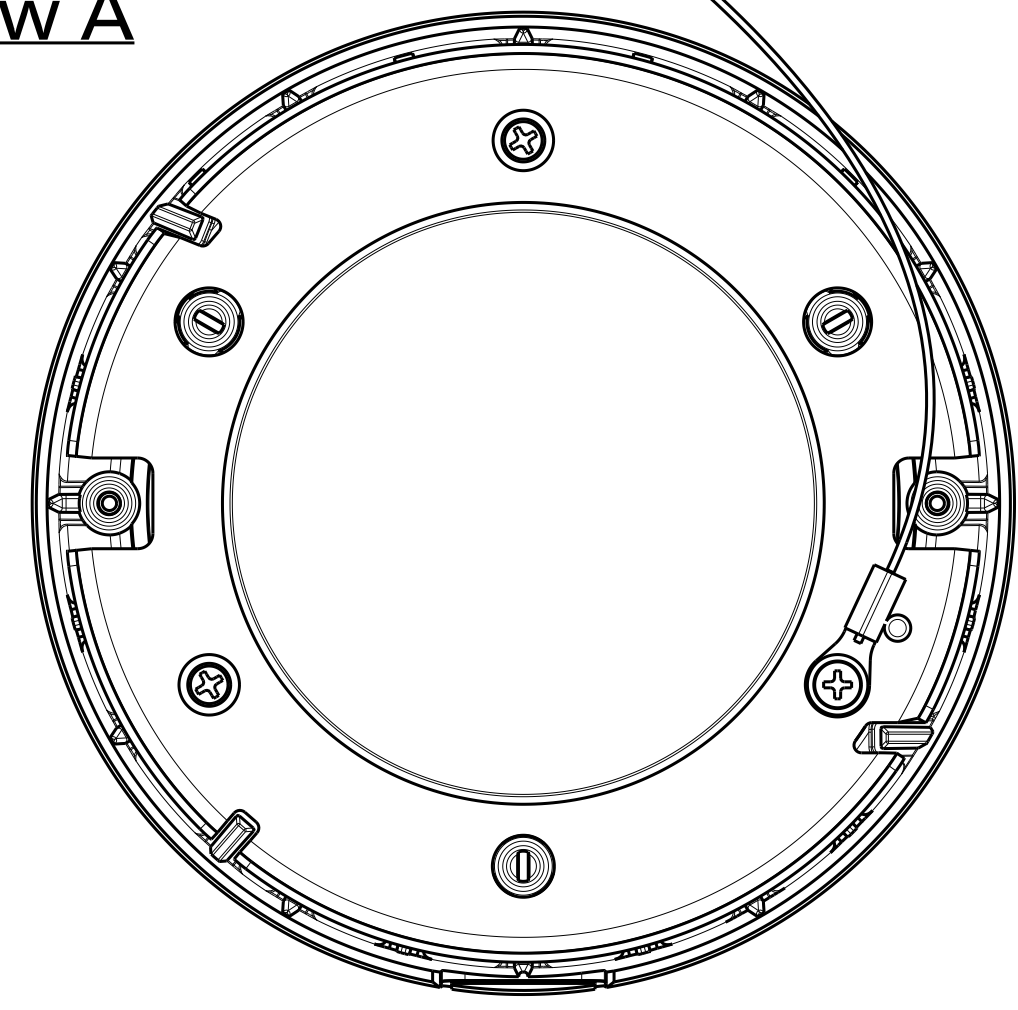

With Attachment plate

Weight : Approx. 830 g {1.83 lbs} (When using the Attachment plate)

WV-S2252L

View A

Without Enclosure

View A

S=2:1

Template for mounting

Attach to WV-QSR501-W

Attach to WV-QEM100-W

Attach to WV-QWL500-W

Attach to WV-QCL100-W

Attach to WV-Q105A

WV-S2252L