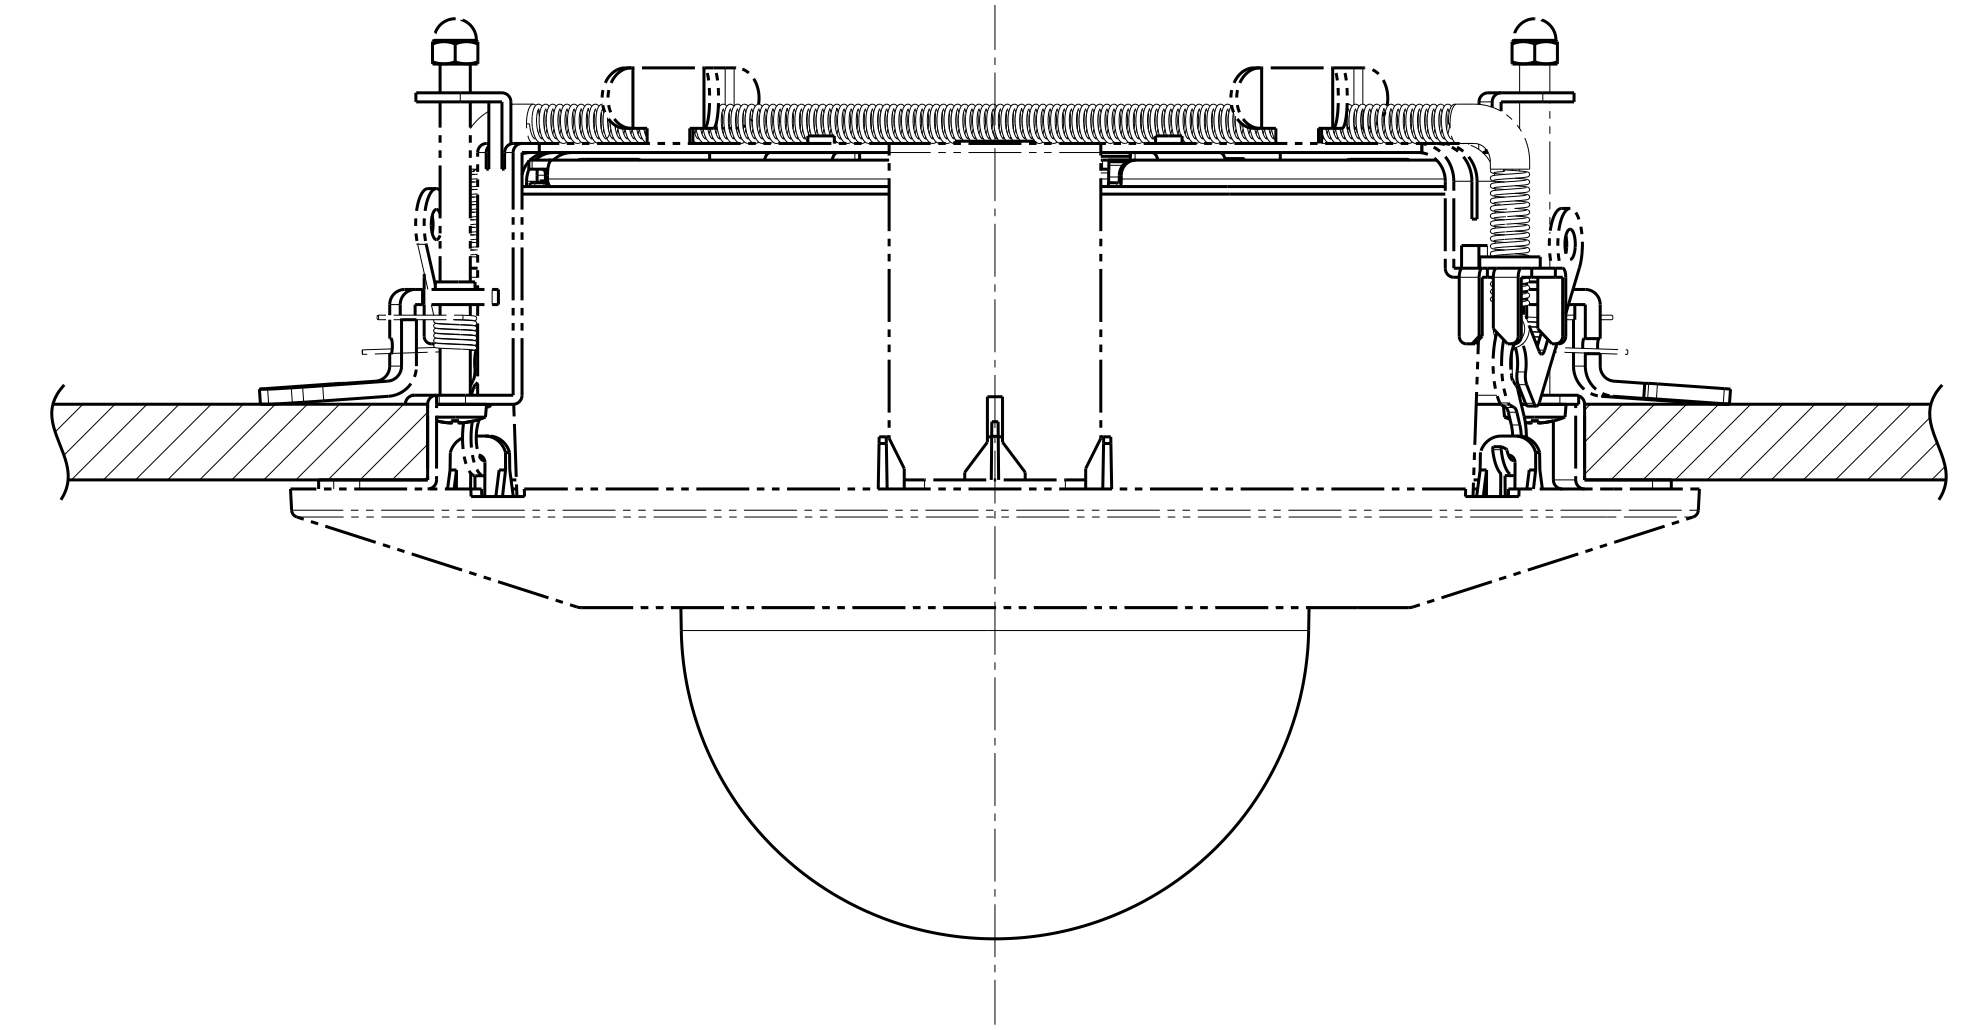

With Attachment plate

Weight : Approx. 830 g {1.83 lbs} (When using the Attachment plate)

WV-S2252L

View A

Without Enclosure

View A

S=2:1

Template for mounting

Attach to WV-QSR501-W

Attach to WV-QEM100-W

Attach to WV-QWL500-W

Attach to WV-QCL100-W

Attach to WV-Q105A

WV-S2252L