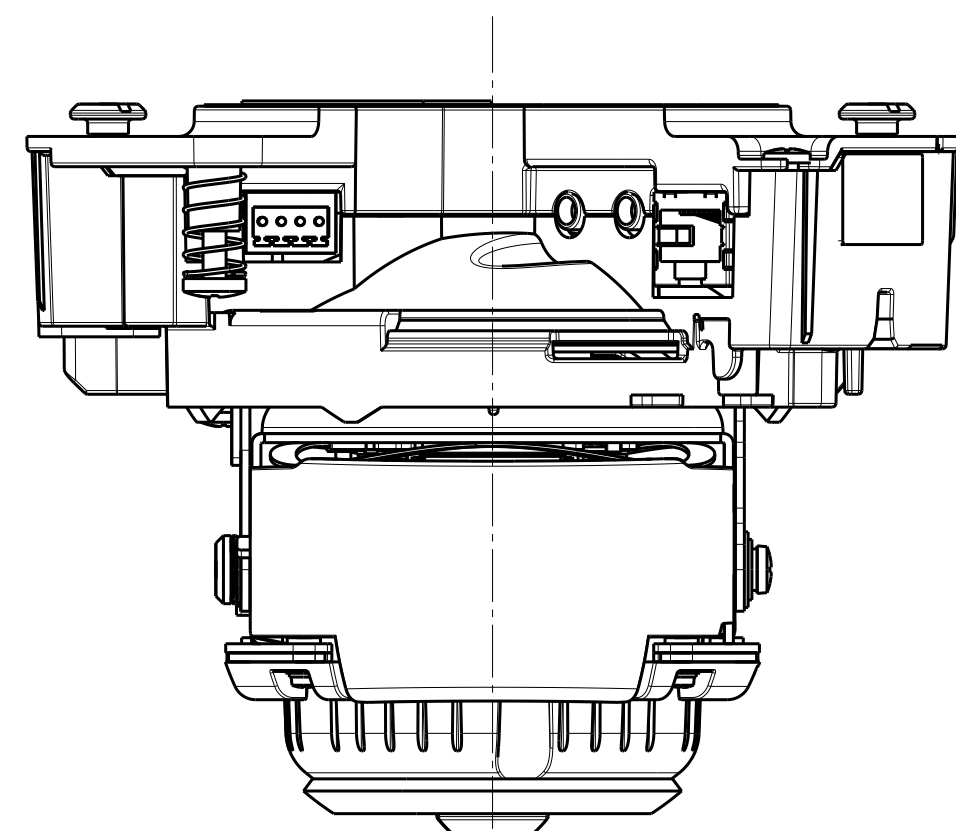

With Attachment plate

Weight : Approx. 830 g {1.83 lbs} (When using the Attachment plate)

WV-S2252L

View A

Without Enclosure

View A

S=2:1

Template for mounting

Attach to WV-QSR501-W

Attach to WV-QEM100-W

Attach to WV-QWL500-W

Attach to WV-QCL100-W

Attach to WV-Q105A

WV-S2252L