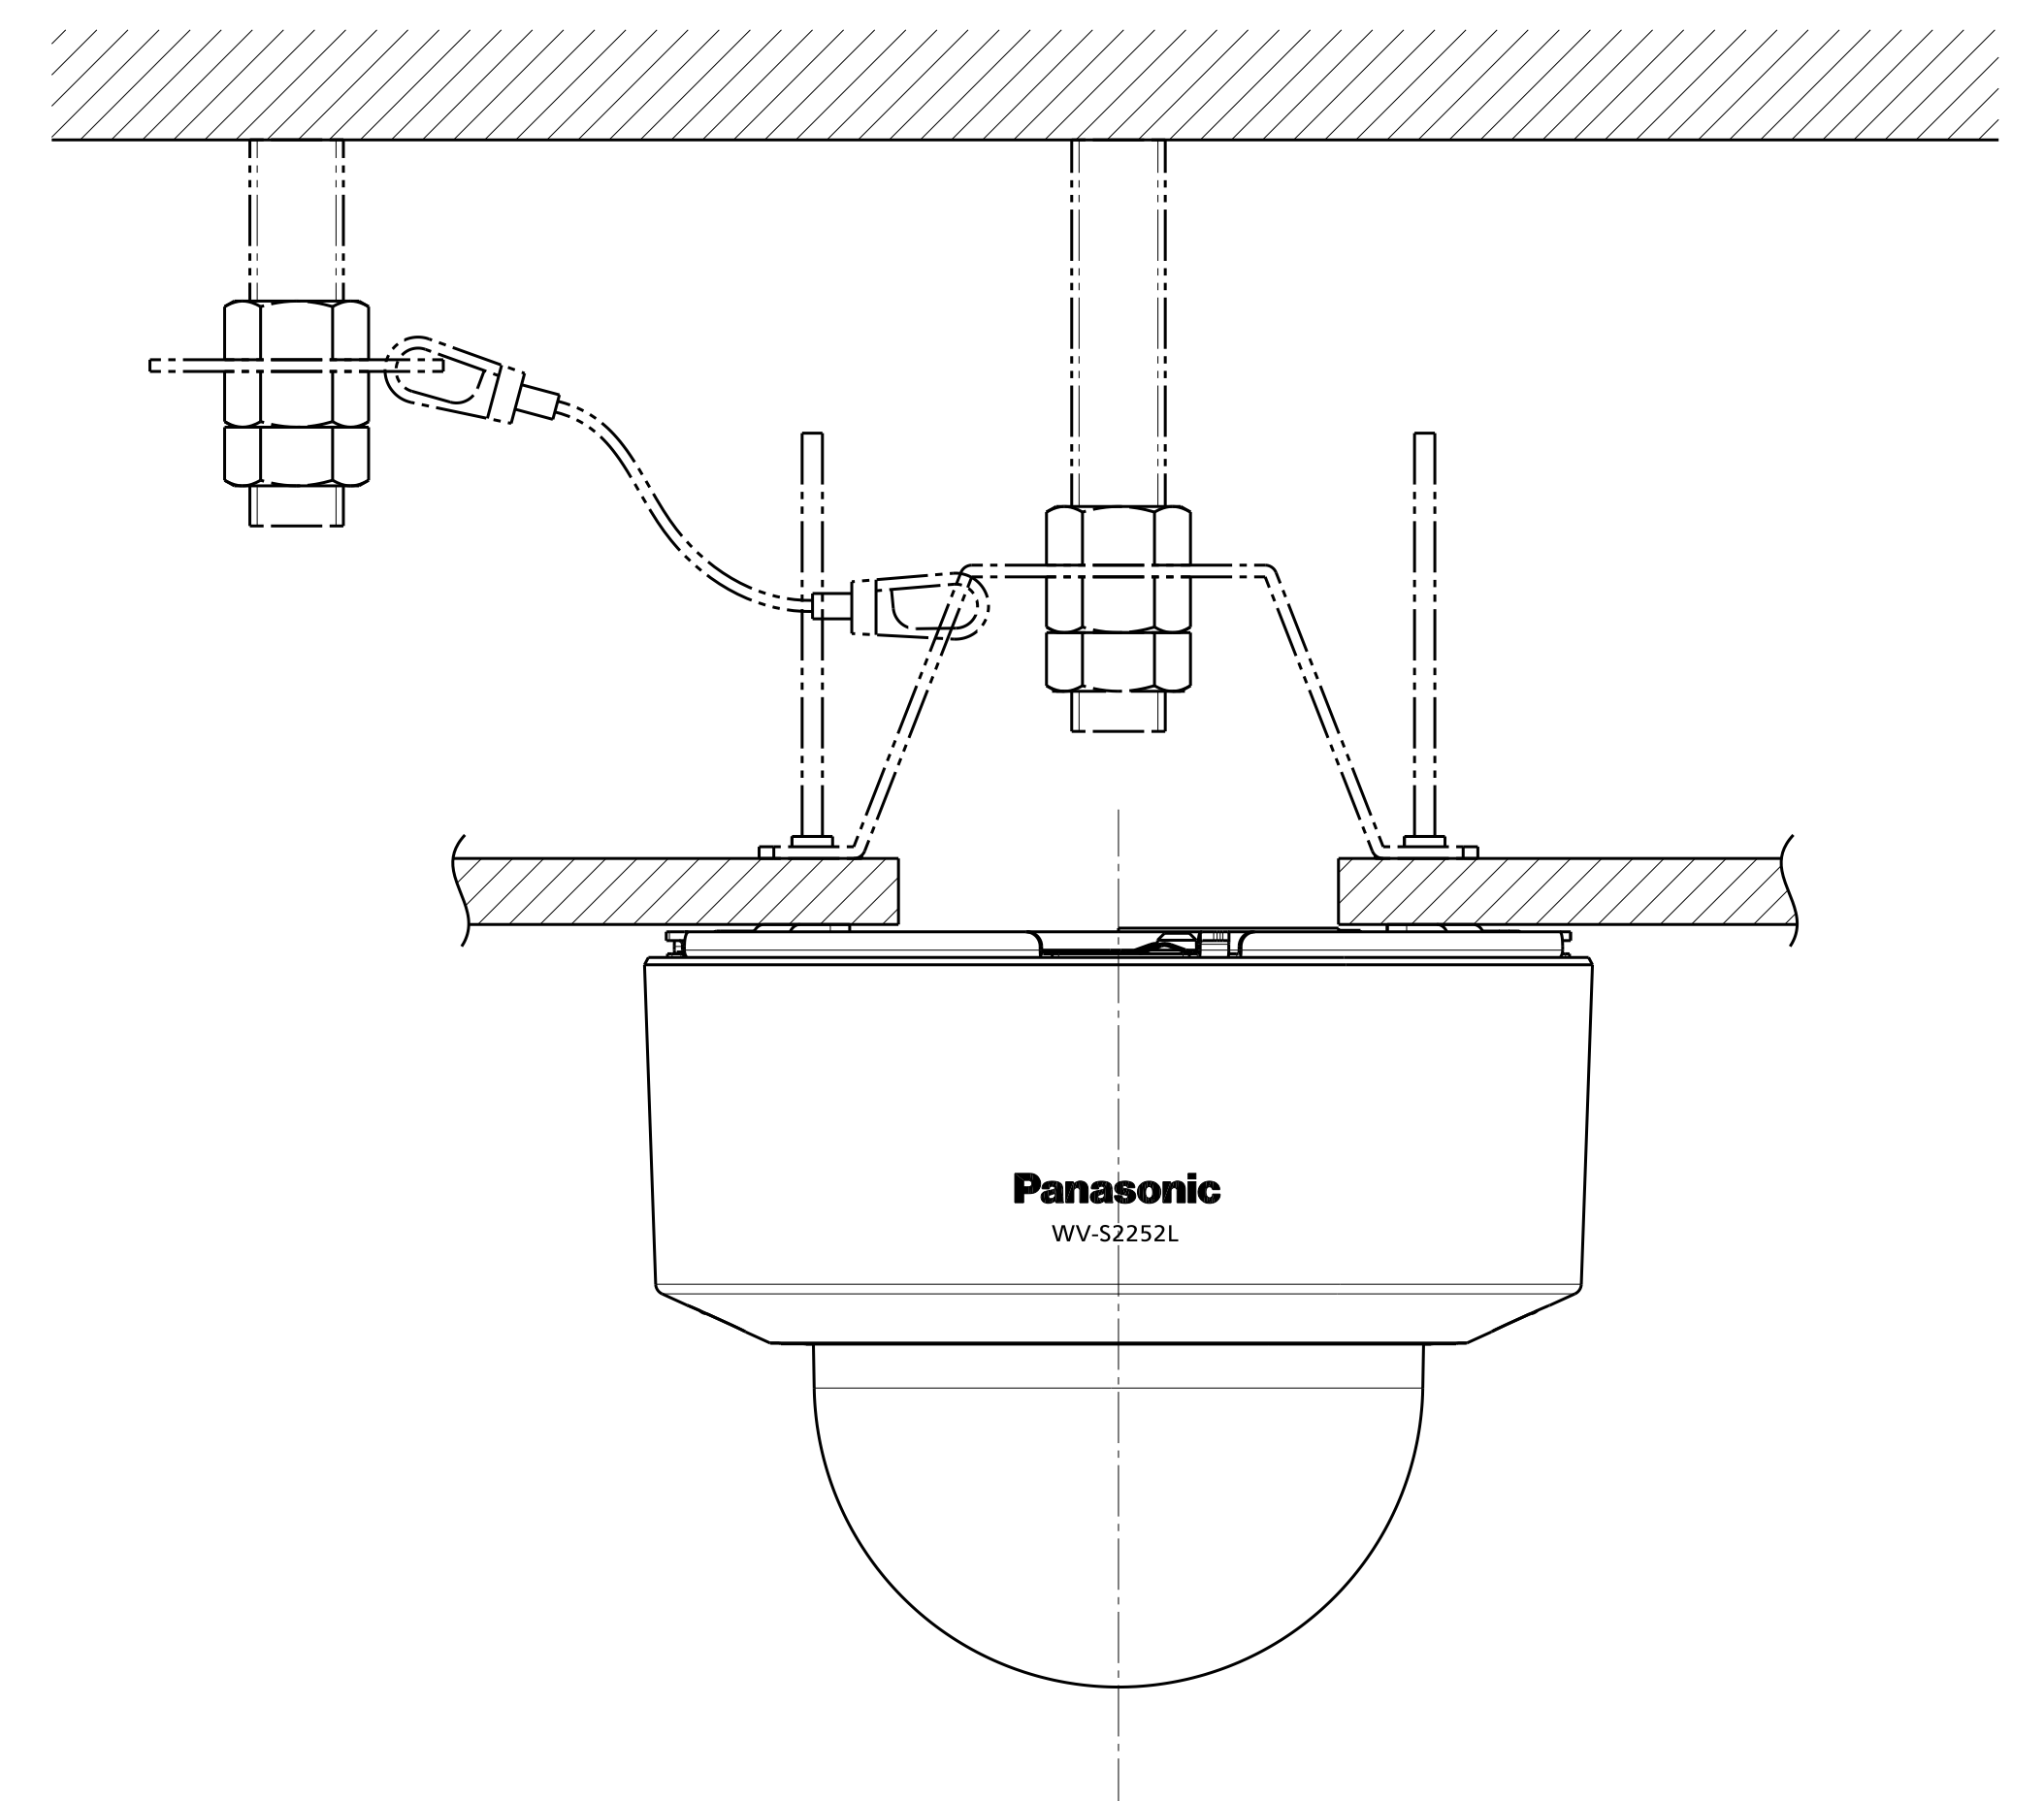

With Attachment plate

Weight : Approx. 830 g {1.83 lbs} (When using the Attachment plate)

WV-S2252L

View A

Without Enclosure

View A

S=2:1

Template for mounting

Attach to WV-QSR501-W

Attach to WV-QEM100-W

Attach to WV-QWL500-W

Attach to WV-QCL100-W

Attach to WV-Q105A

WV-S2252L