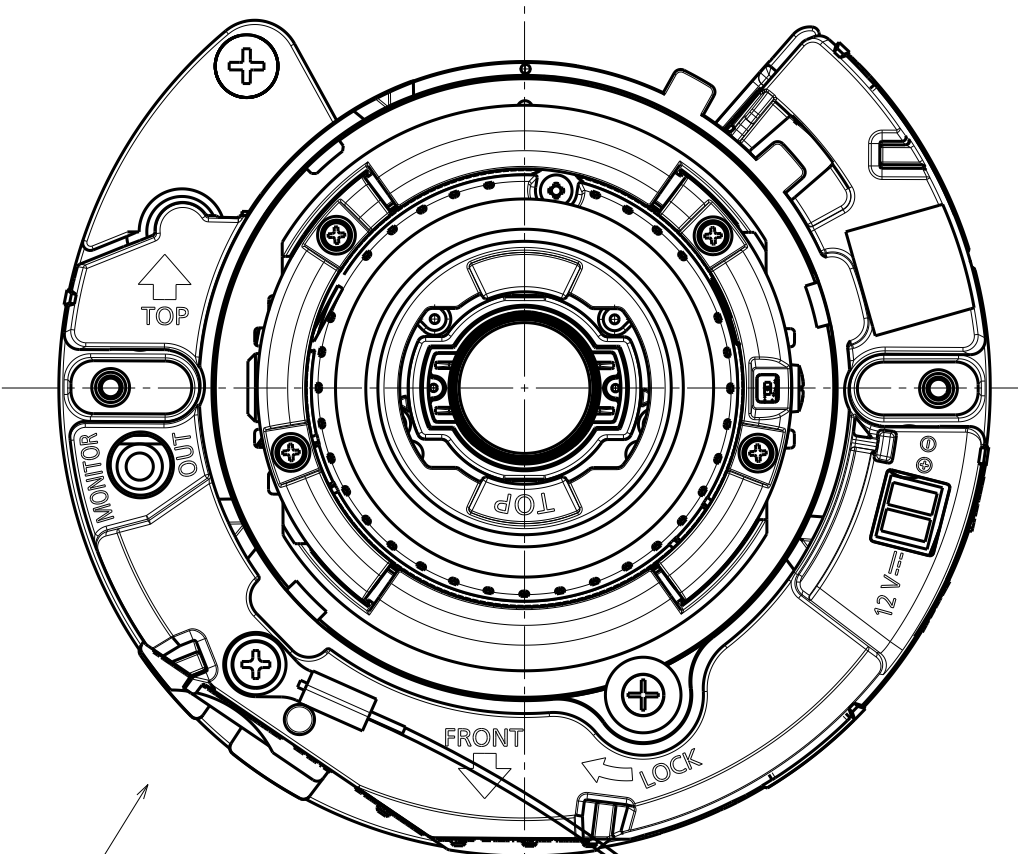

With Attachment plate

Weight : Approx. 830 g {1.83 lbs} (When using the Attachment plate)

WV-S2252L

View A

Without Enclosure

View A

S=2:1

Template for mounting

Attach to WV-QSR501-W

Attach to WV-QEM100-W

Attach to WV-QWL500-W

Attach to WV-QCL100-W

Attach to WV-Q105A

WV-S2252L