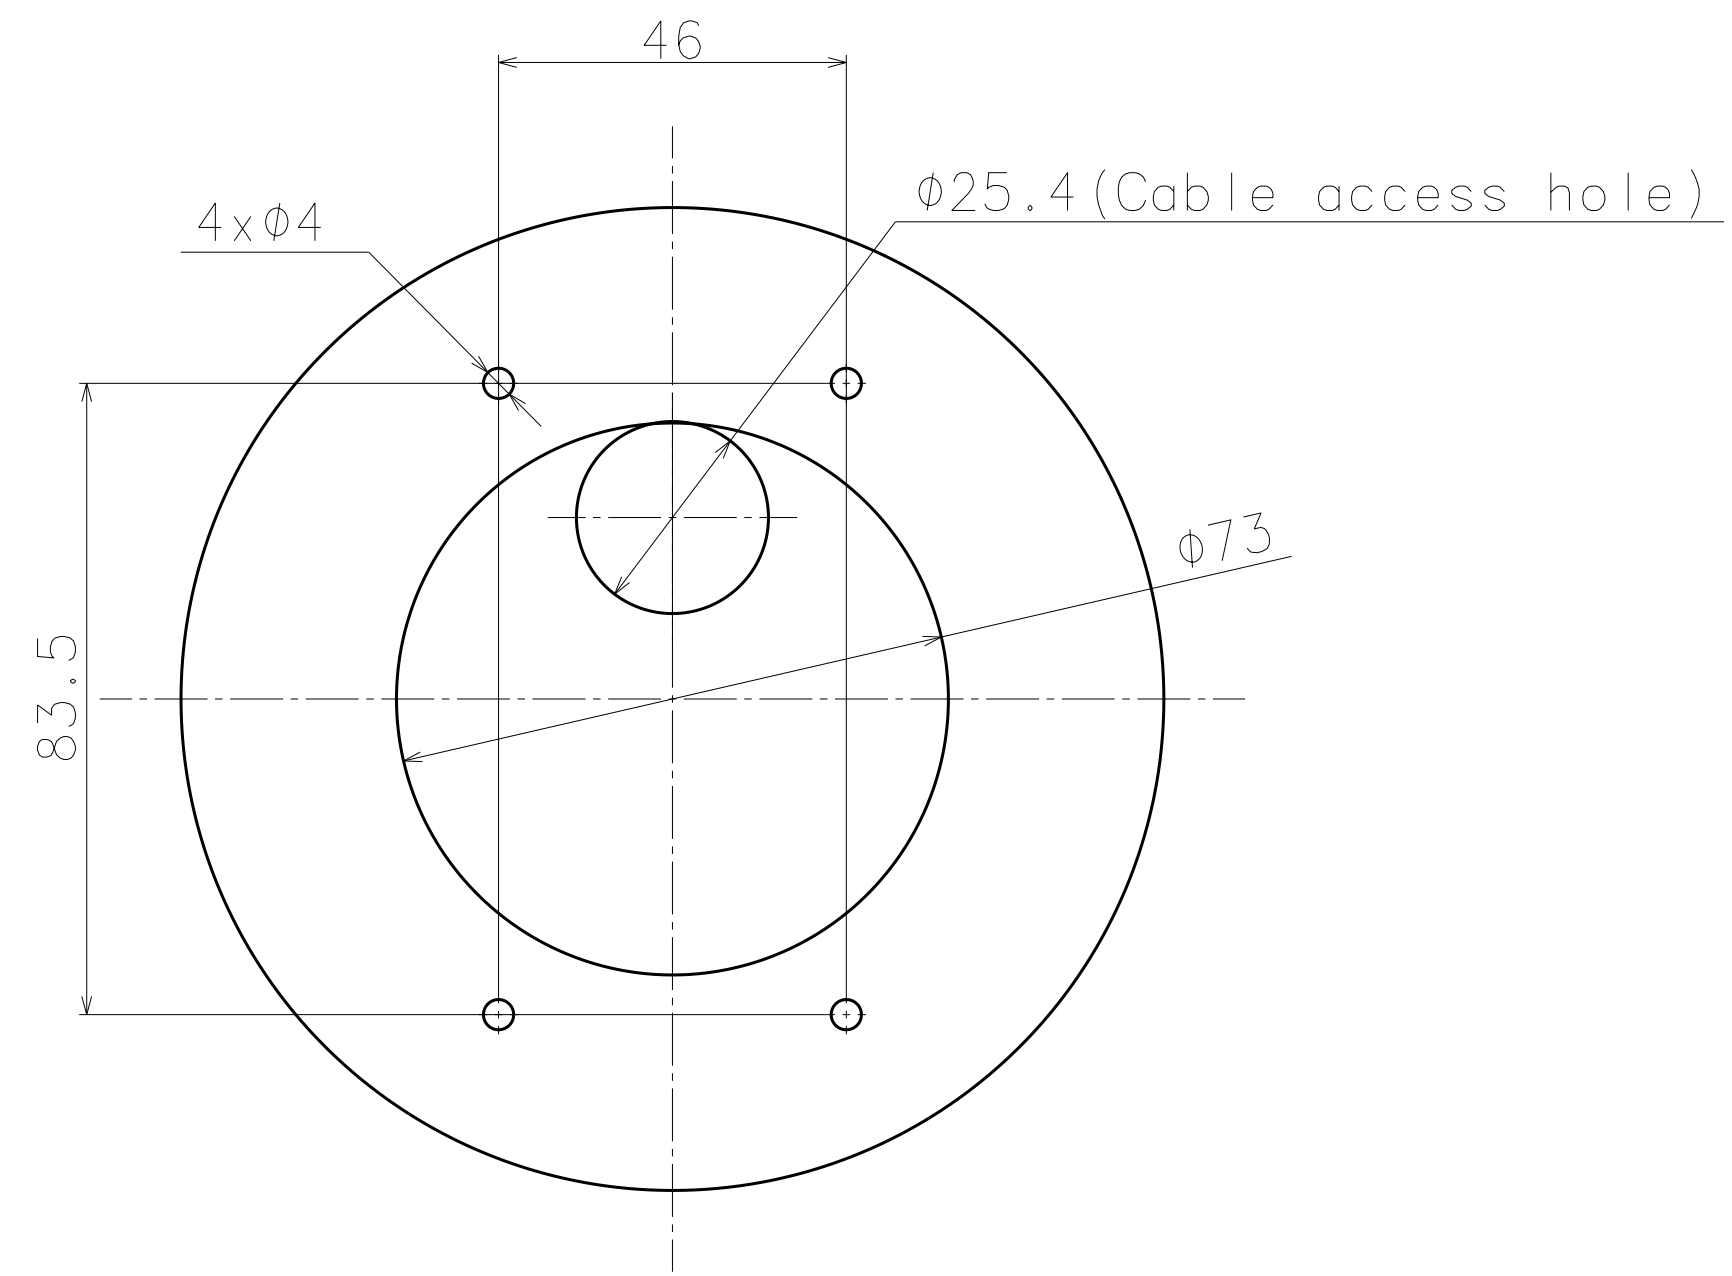

With Attachment plate

Weight : Approx. 830 g {1.83 lbs} (When using the Attachment plate)

WV-S2252L

View A

Without Enclosure

View A

S=2:1

Template for mounting

Attach to WV-QSR501-W

Attach to WV-QEM100-W

Attach to WV-QWL500-W

Attach to WV-QCL100-W

Attach to WV-Q105A

WV-S2252L