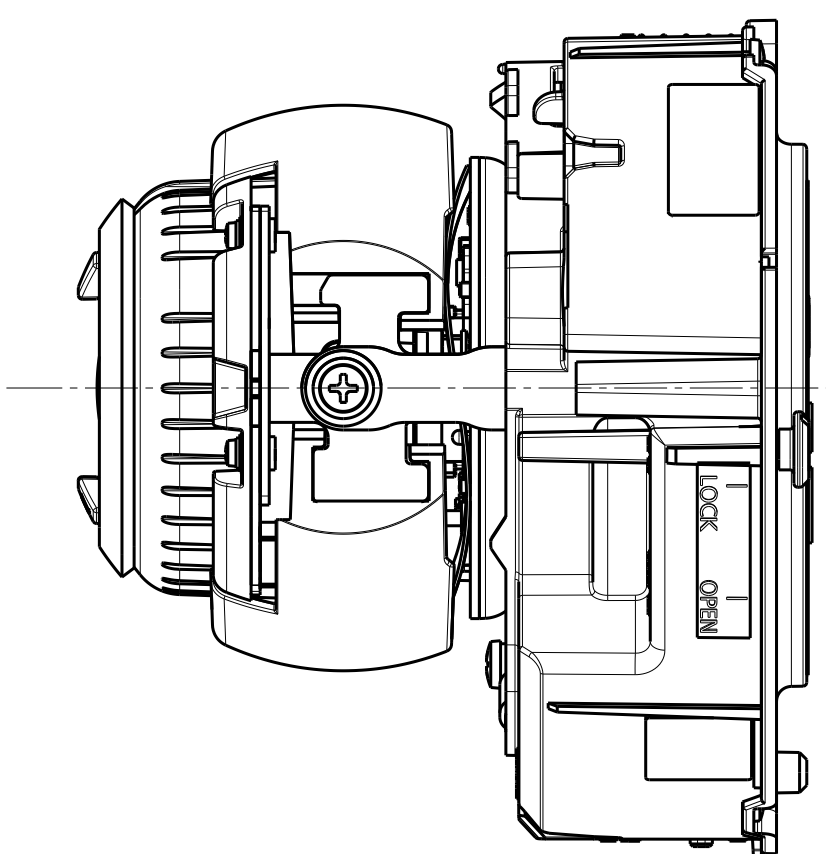

With Attachment plate

Weight : Approx. 830 g {1.83 lbs} (When using the Attachment plate)

WV-S2252L

View A

Without Enclosure

View A

S=2:1

Template for mounting

Attach to WV-QSR501-W

Attach to WV-QEM100-W

Attach to WV-QWL500-W

Attach to WV-QCL100-W

Attach to WV-Q105A

WV-S2252L