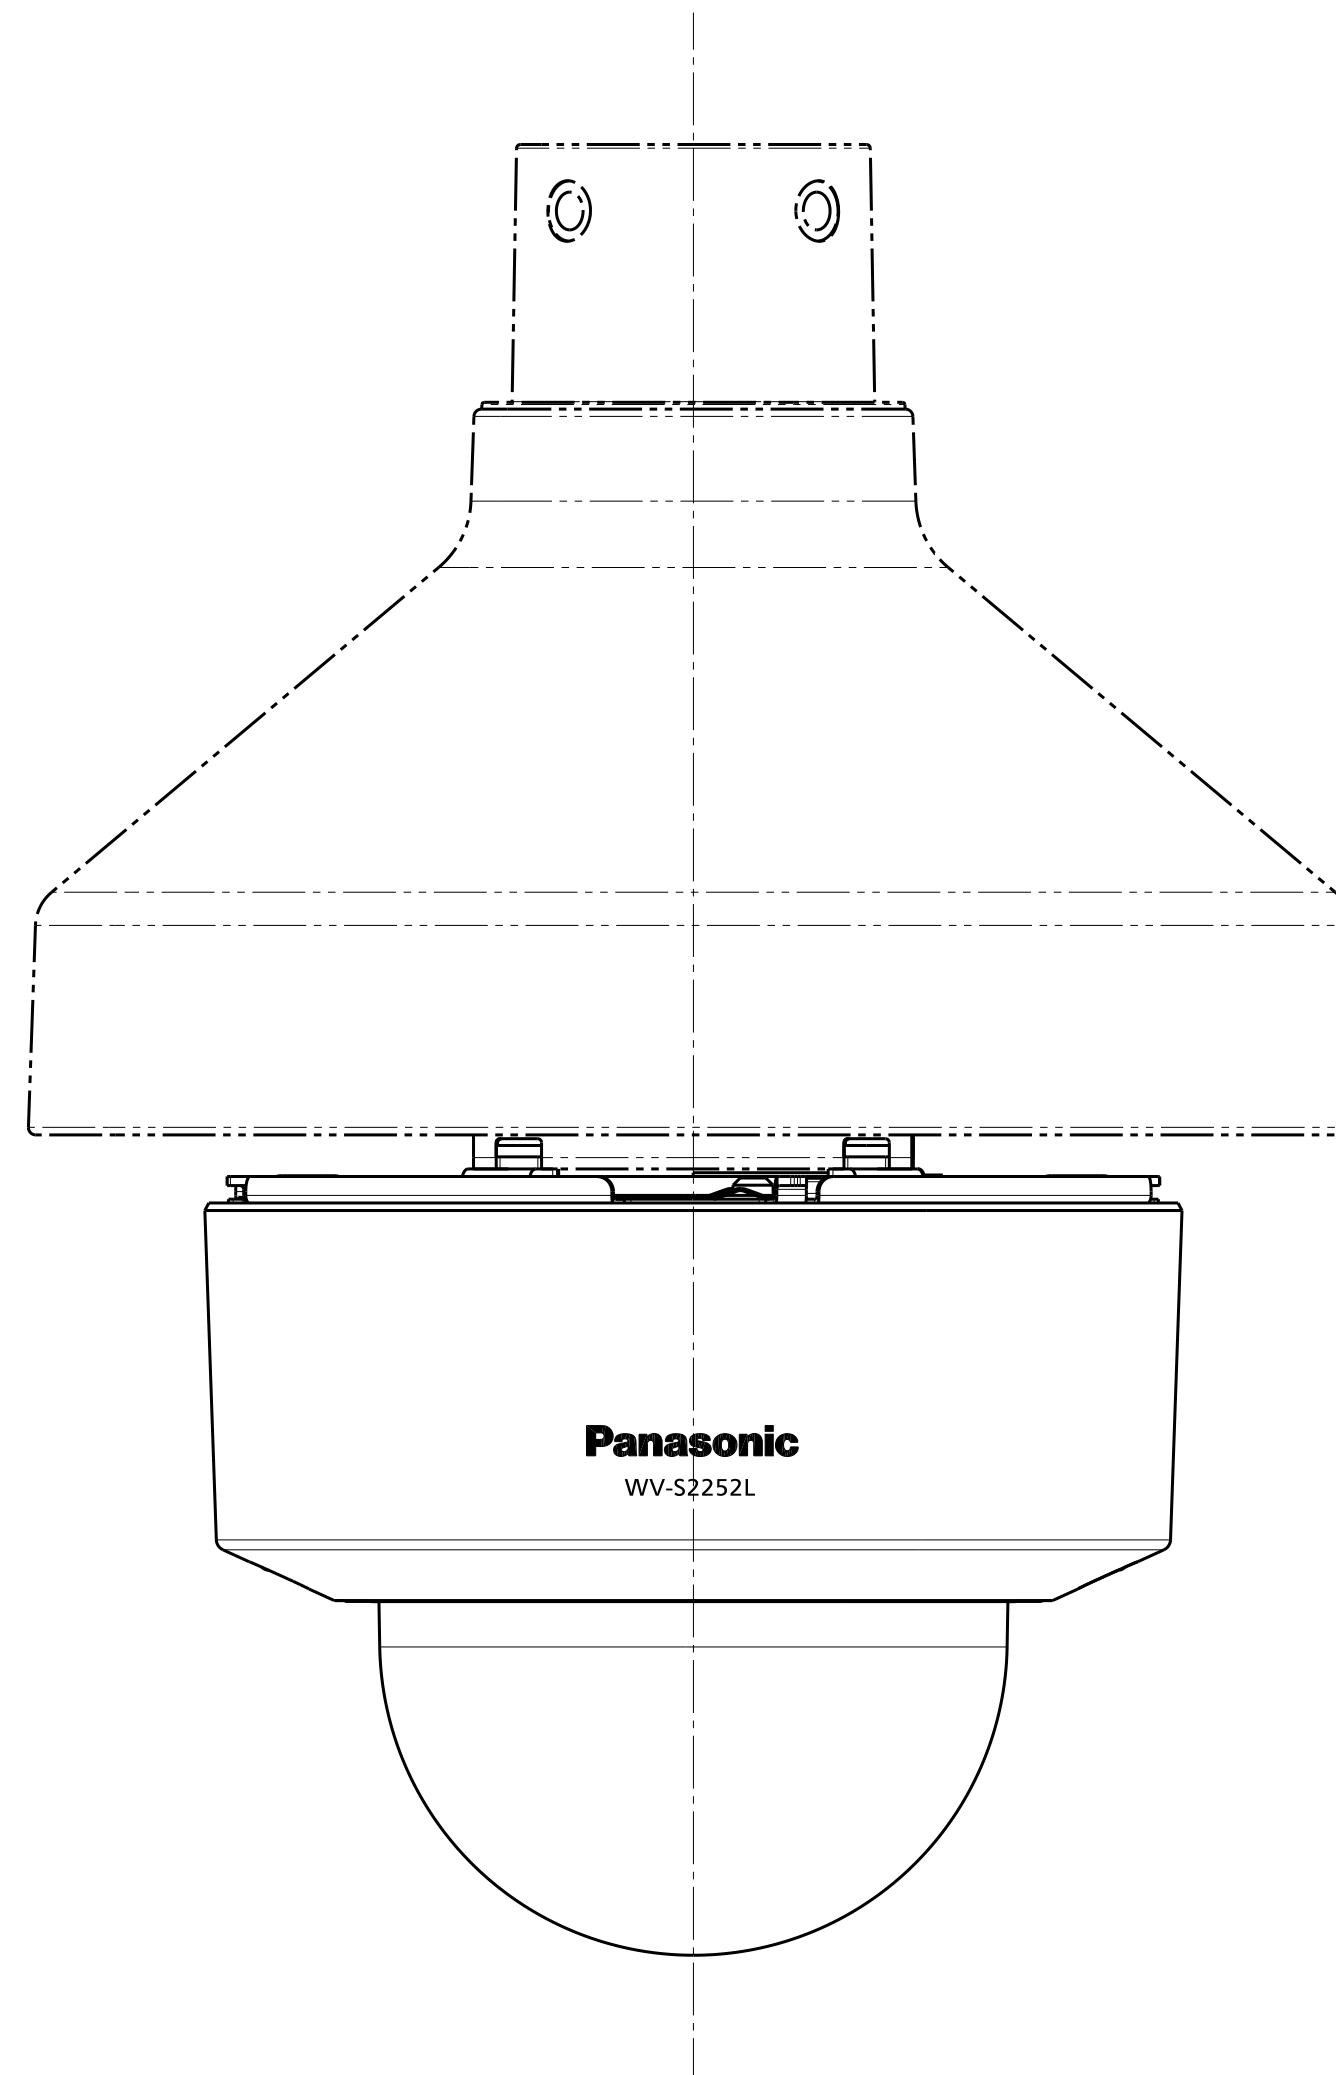

With Attachment plate

Weight : Approx. 830 g {1.83 lbs} (When using the Attachment plate)

WV-S2252L

View A

Without Enclosure

View A

S=2:1

Template for mounting

Attach to WV-QSR501-W

Attach to WV-QEM100-W

Attach to WV-QWL500-W

Attach to WV-QCL100-W

Attach to WV-Q105A

WV-S2252L