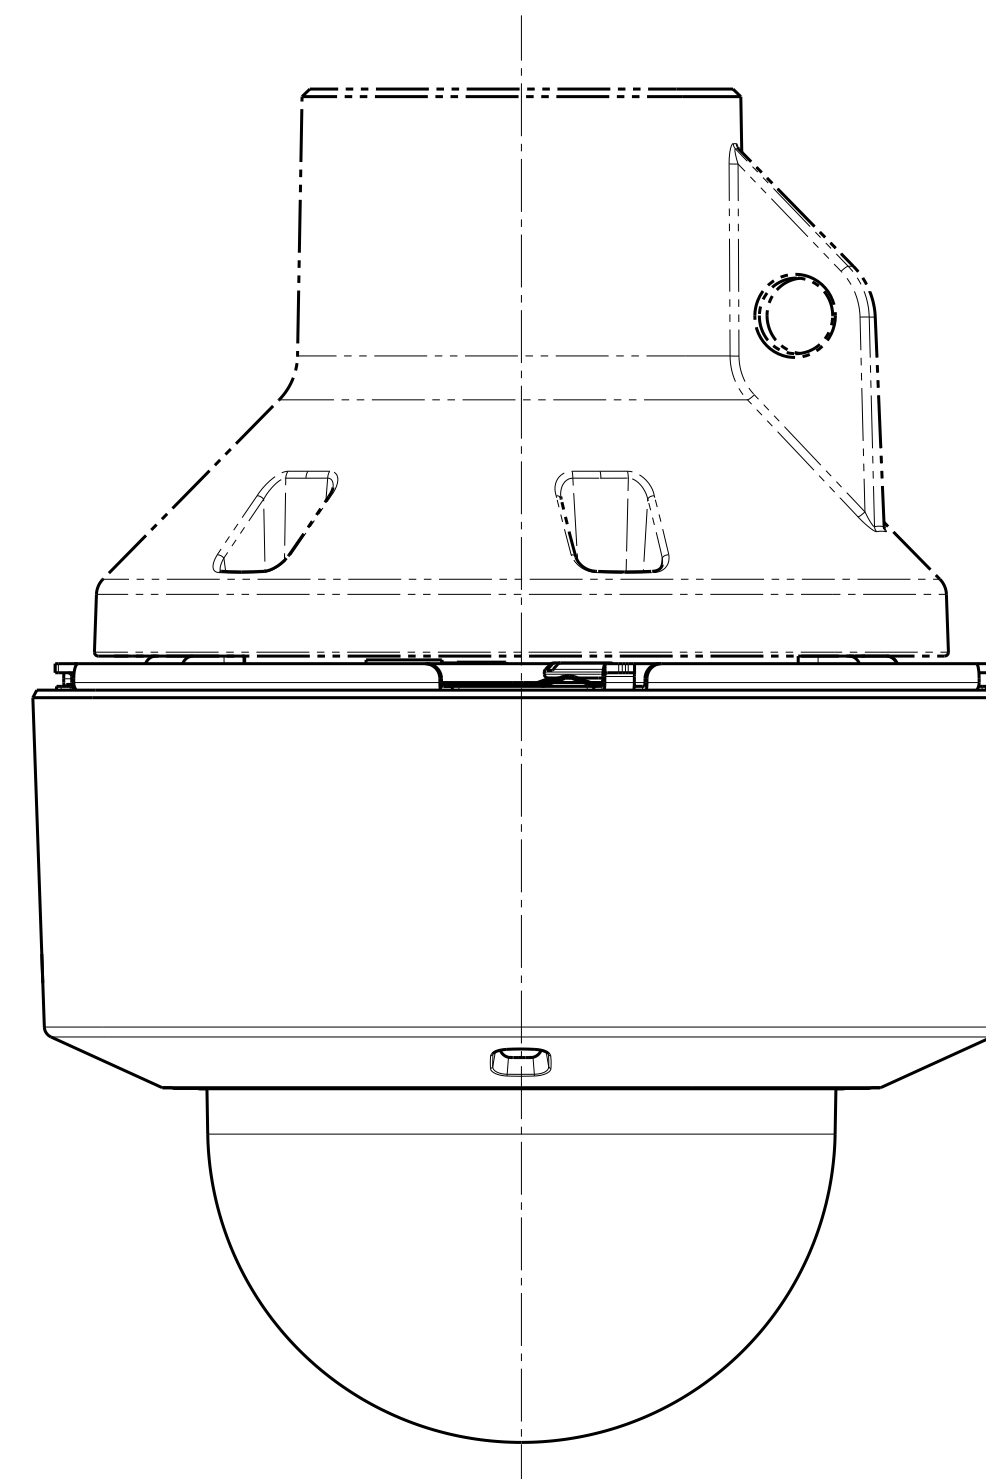

Attach to WV-QCL100-W