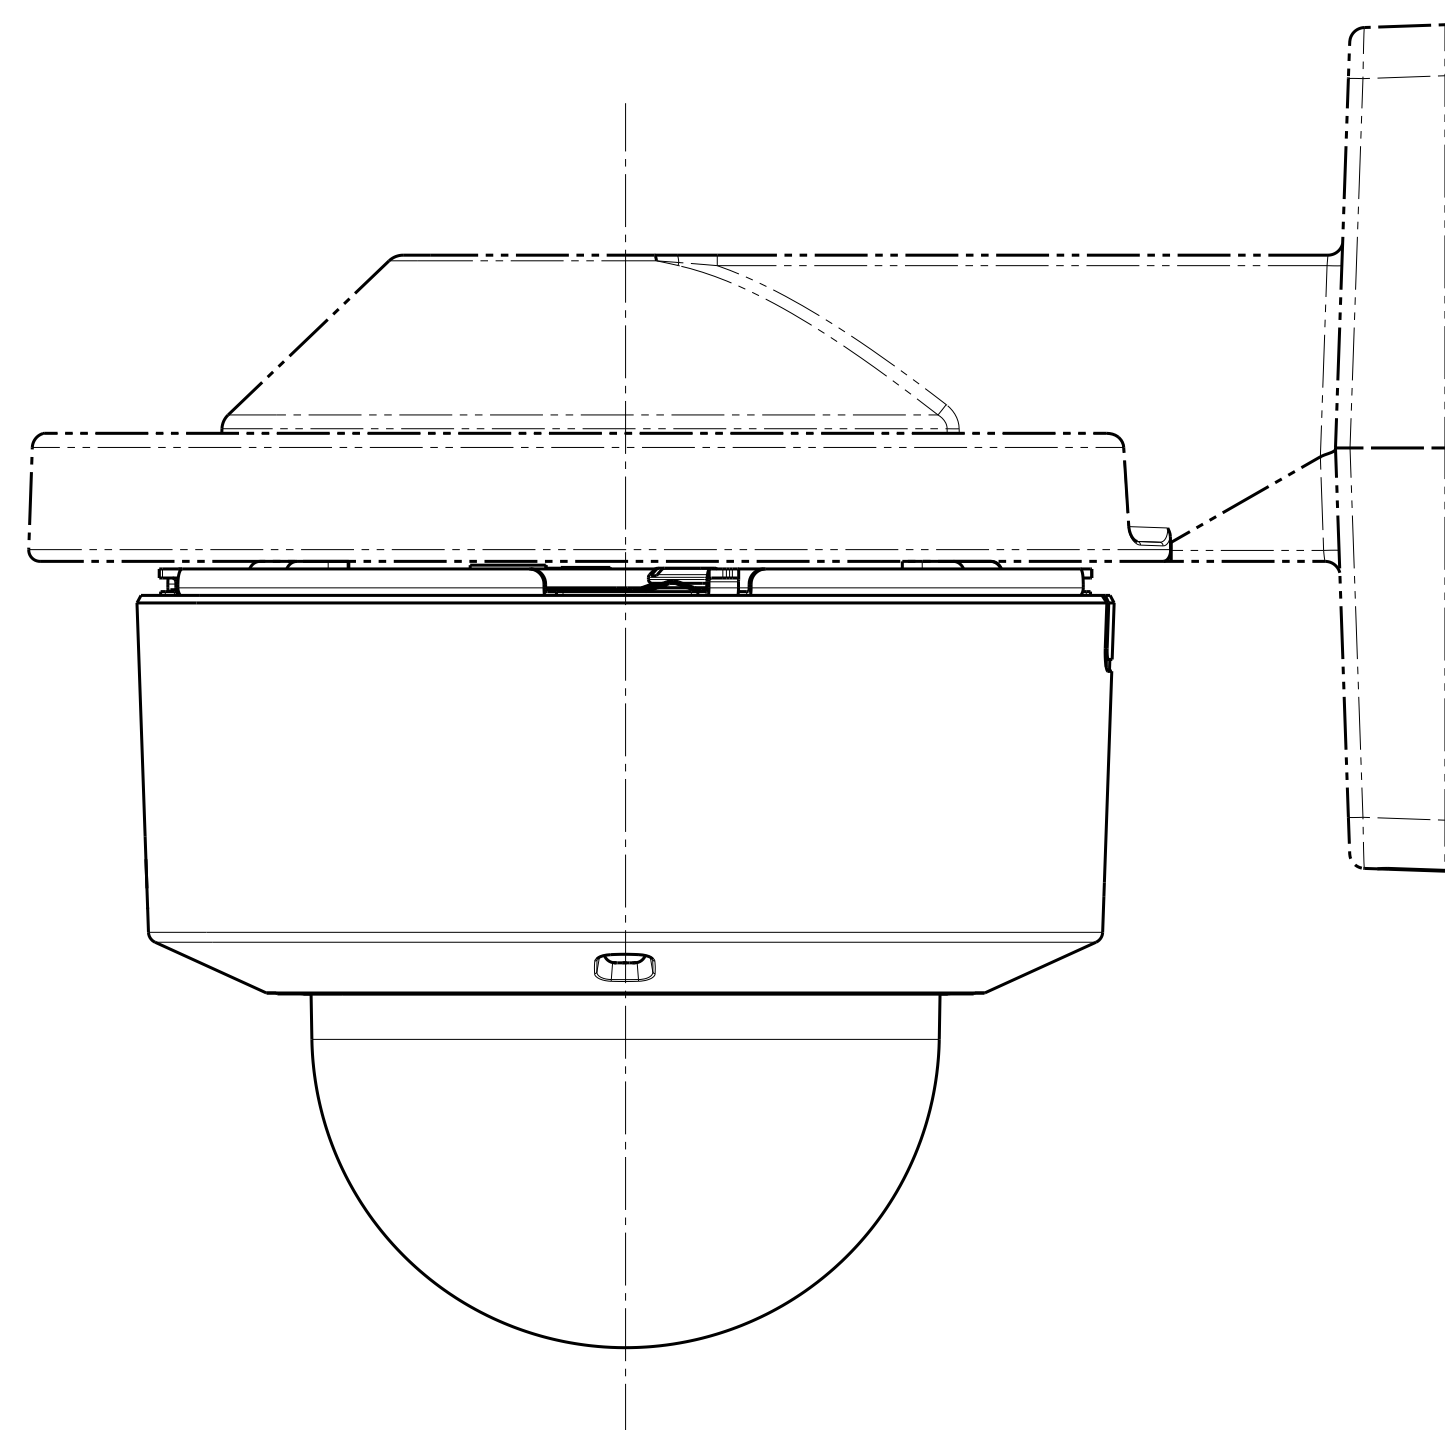

With Attachment plate

Weight : Approx. 830 g {1.83 lbs} (When using the Attachment plate)

WV-S2252L

View A

Without Enclosure

View A

S=2:1

Template for mounting

Attach to WV-QSR501-W

Attach to WV-QEM100-W

Attach to WV-QWL500-W

Attach to WV-QCL100-W

Attach to WV-Q105A

WV-S2252L