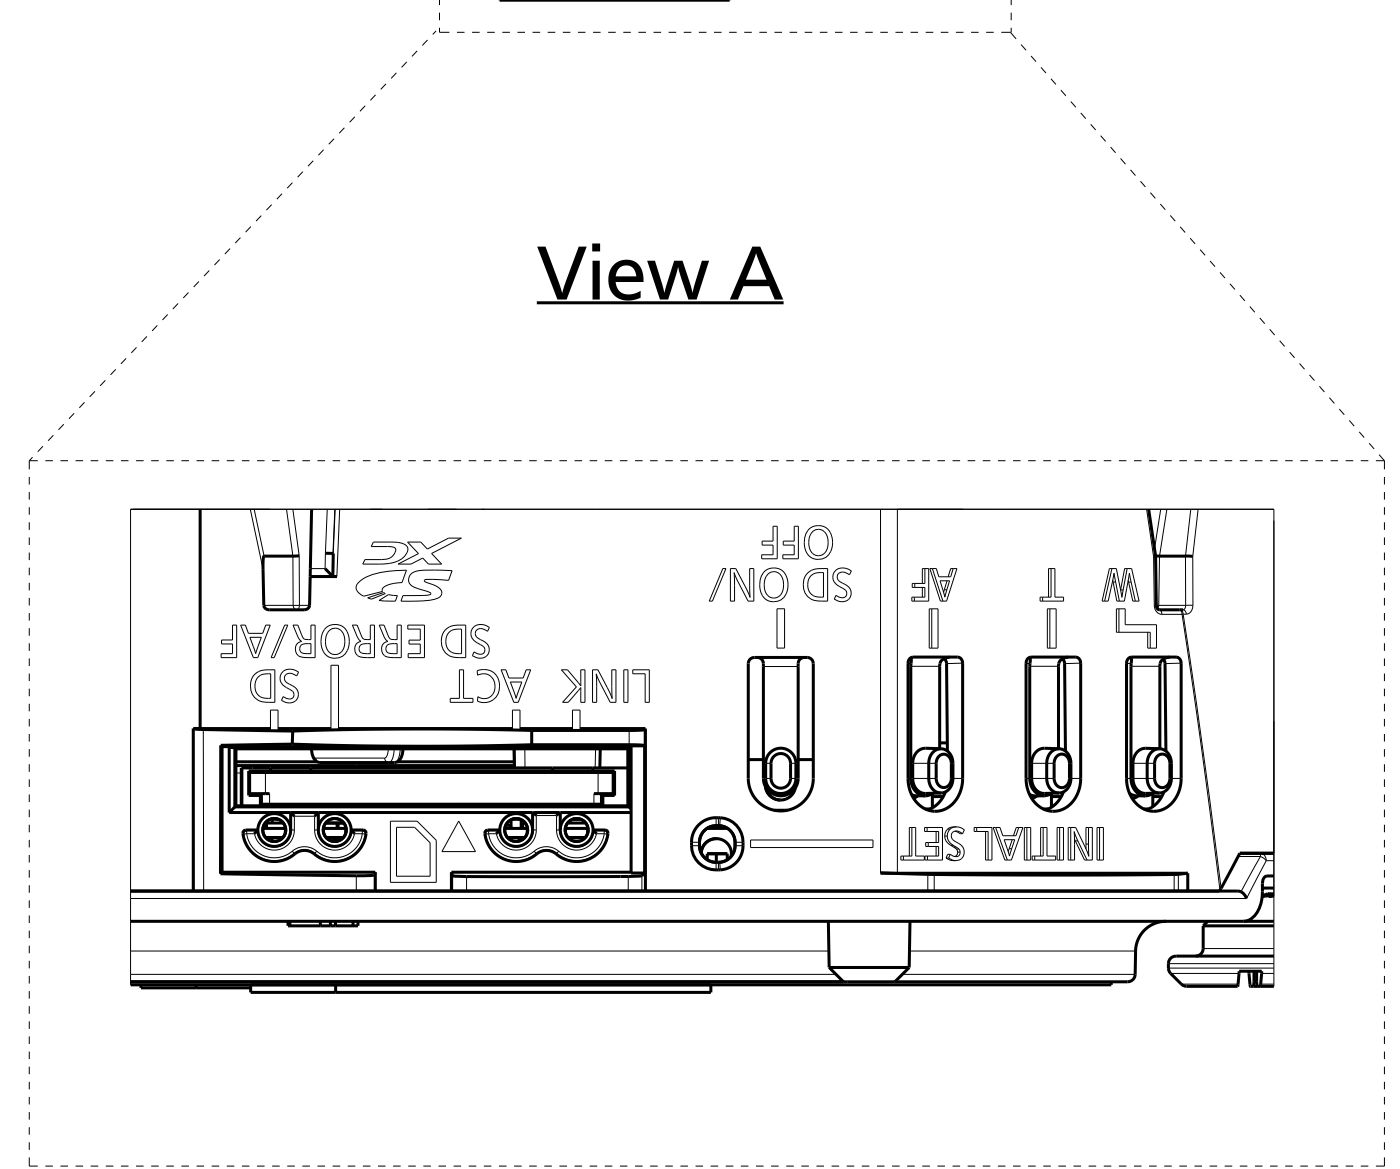

With Attachment plate

Weight : Approx. 830 g {1.83 lbs} (When using the Attachment plate)

WV-S2252L

View A

Without Enclosure

View A

S=2:1

Template for mounting

Attach to WV-QSR501-W

Attach to WV-QEM100-W

Attach to WV-QWL500-W

Attach to WV-QCL100-W

Attach to WV-Q105A

WV-S2252L