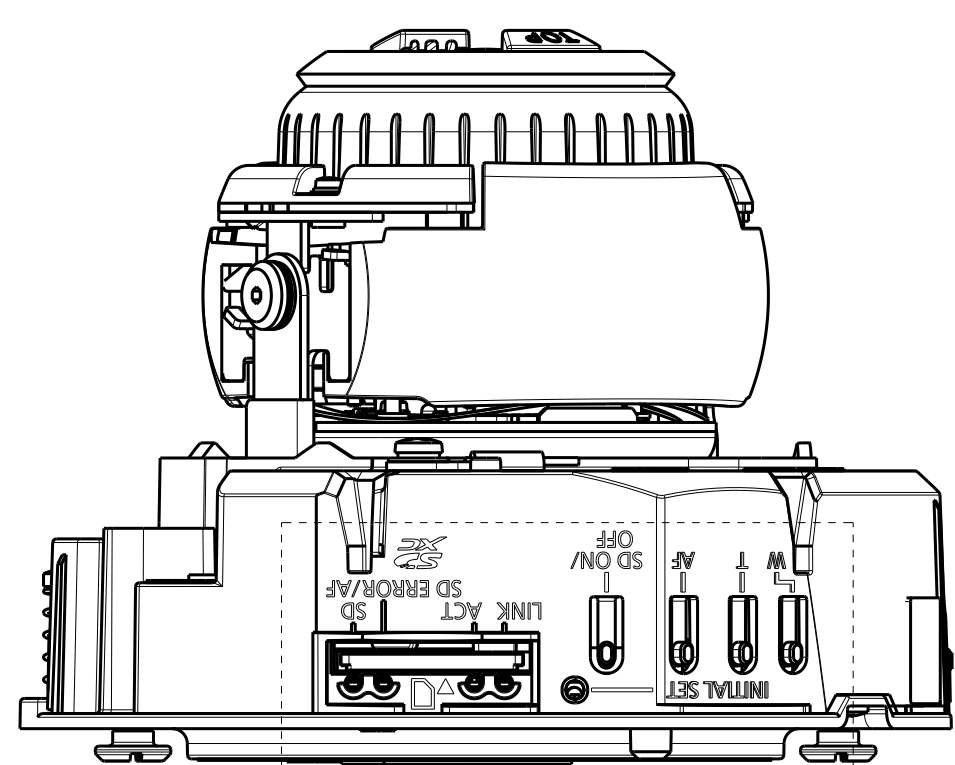

With Attachment plate

Weight : Approx. 830 g {1.83 lbs} (When using the Attachment plate)

WV-S2252L

View A

Without Enclosure

View A

S=2:1

Template for mounting