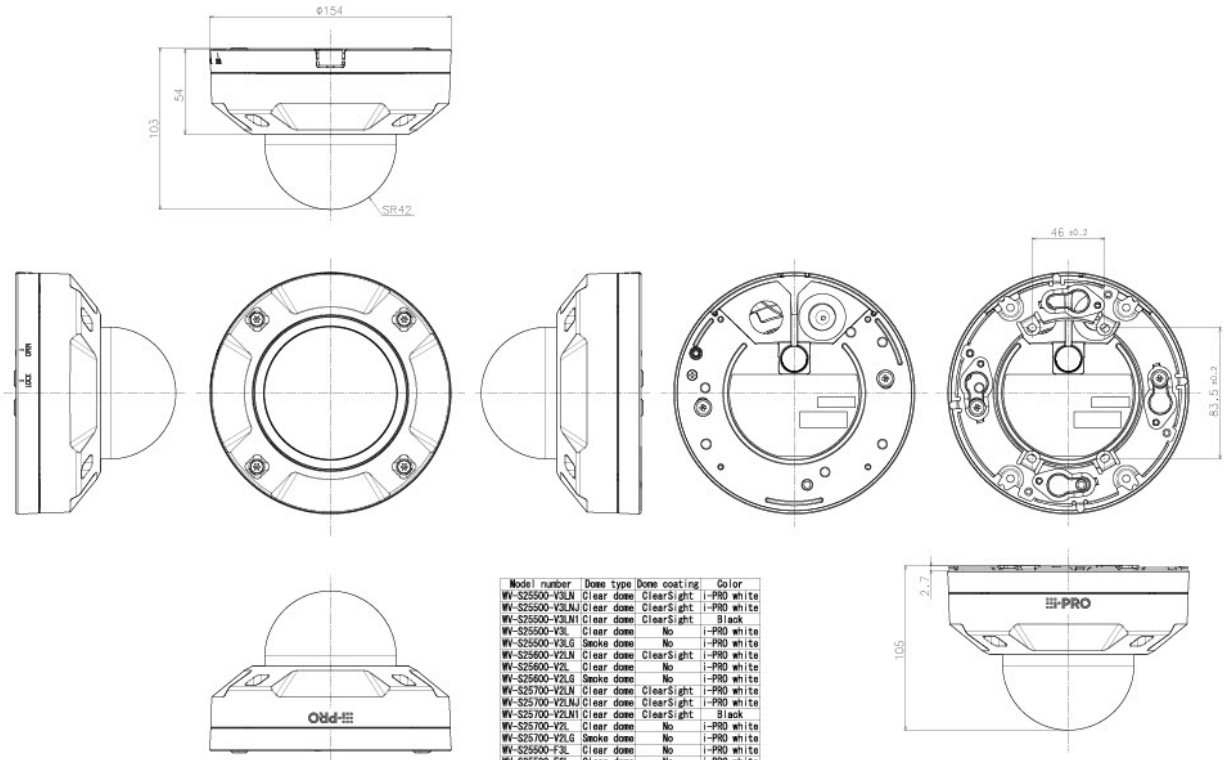

With Attachment plate

APPEARANCE

側面図/Side-view 投影面積/Projected area
0.011(m²)