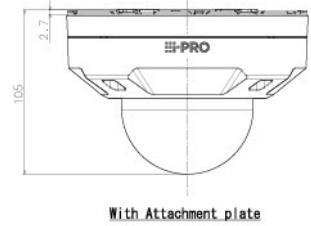

APPEARANCE

側面図/Side-view 投影面積/Projected area
0.011(m²)