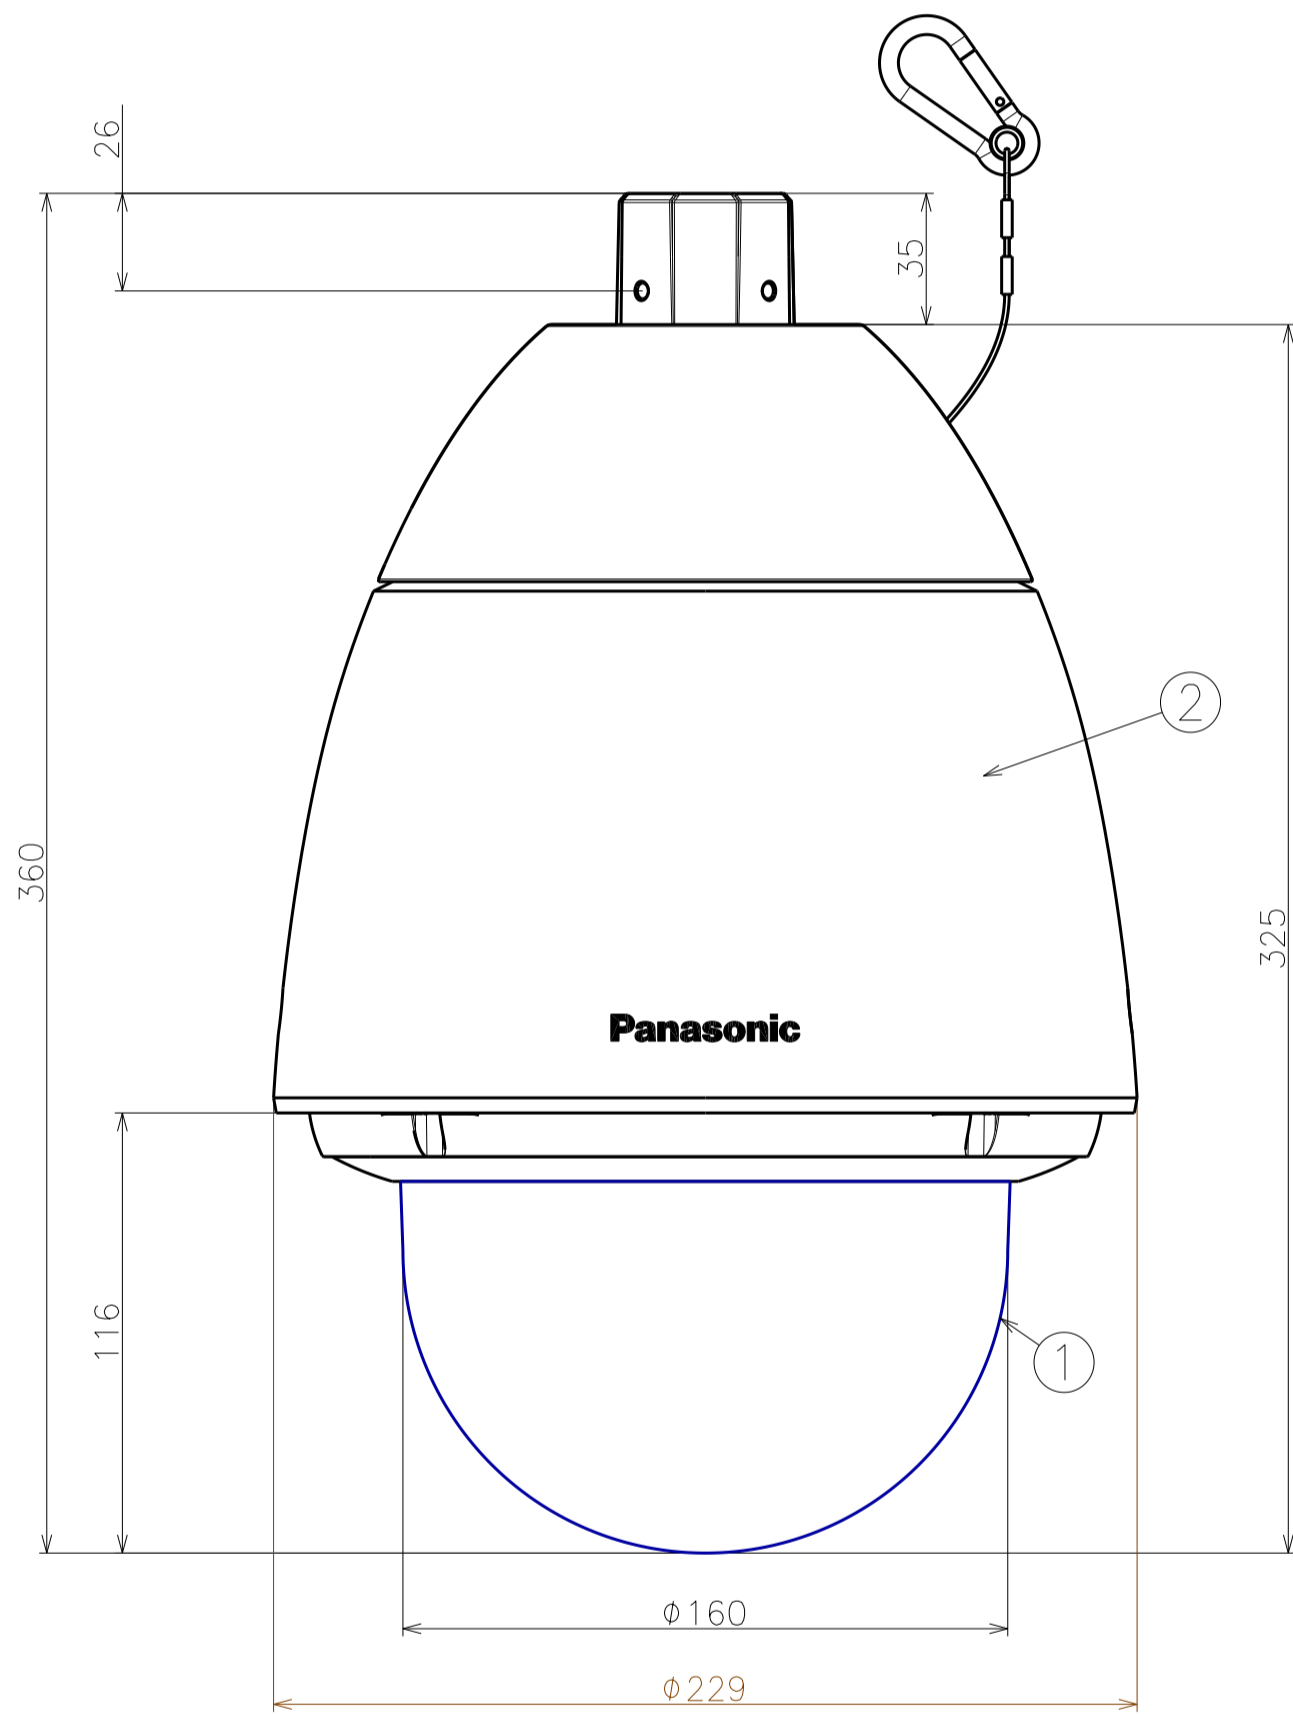

Remove Cable cover

Remove Sun shield upper

Remove Cable case

Remove SD slot cover

Remove SD sun shield