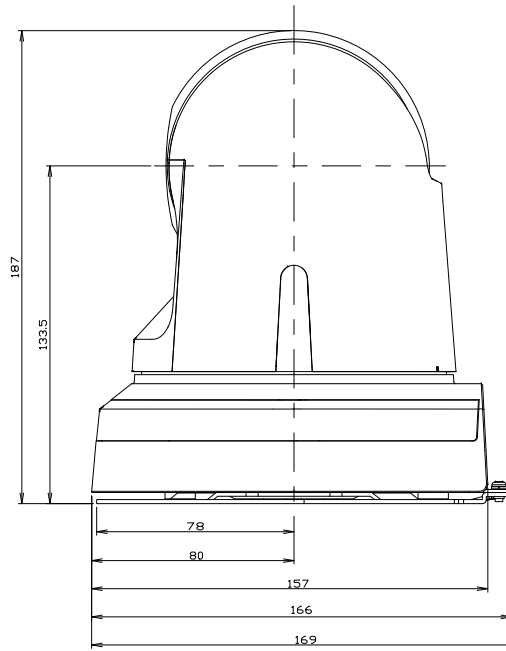

AW-HE40series

Aw-HE40H/65SH/70Hseries

Aw-HE40S/65S/70Sseries

Threaded hole
(thread: 1/4-20UNC, ISO1222[6.35mm])