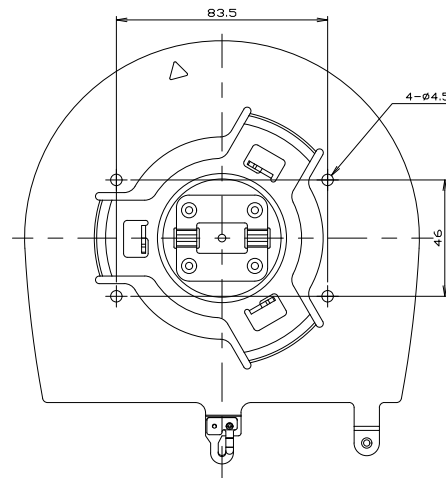

AW-HE40series

Aw-HE40H/65SH/70Hseries

Aw-HE40S/65S/70Sseries

Threaded hole
(thread: 1/4-20UNC, ISO1222[6.35mm])