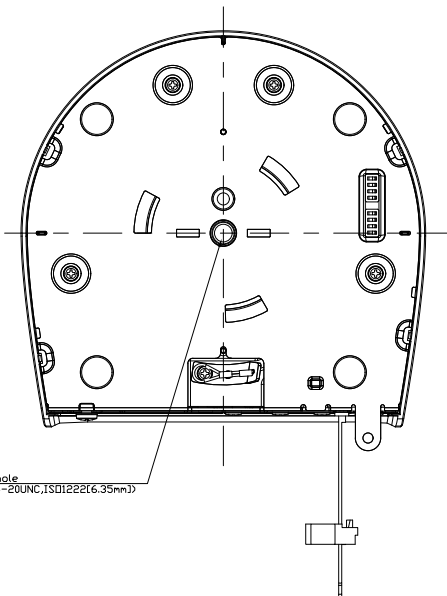

AW-HE40series

Aw-HE40H/65SH/70Hseries

Aw-HE40S/65S/70Sseries

Threaded hole
(thread: 1/4-20UNC, ISO1222[6.35mm])