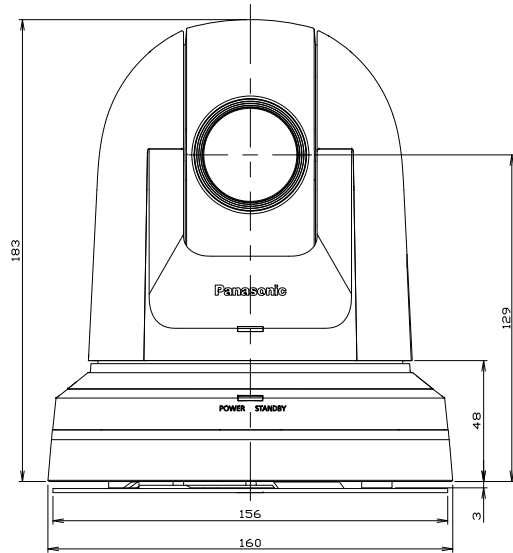

AW-HE40series

Aw-HE40H/65SH/70Hseries

Aw-HE40S/65S/70Sseries

Threaded hole
(thread: 1/4-20UNC, ISO1222[6.35mm])