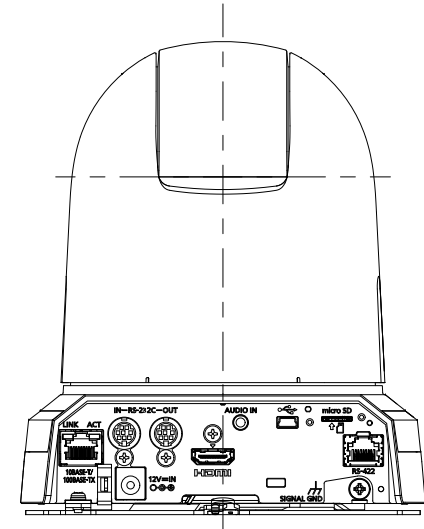

AW-HE40series

Aw-HE40H/65SH/70Hseries

Aw-HE40S/65S/70Sseries

Threaded hole
(thread: 1/4-20UNC, ISO1222[6.35mm])