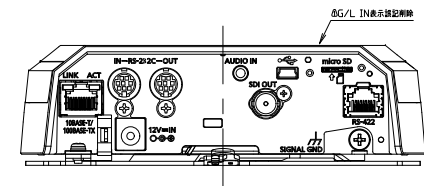

AW-HE40series

Aw-HE40H/65SH/70Hseries

Aw-HE40S/65S/70Sseries

Threaded hole
(thread: 1/4-20UNC, ISO1222[6.35mm])